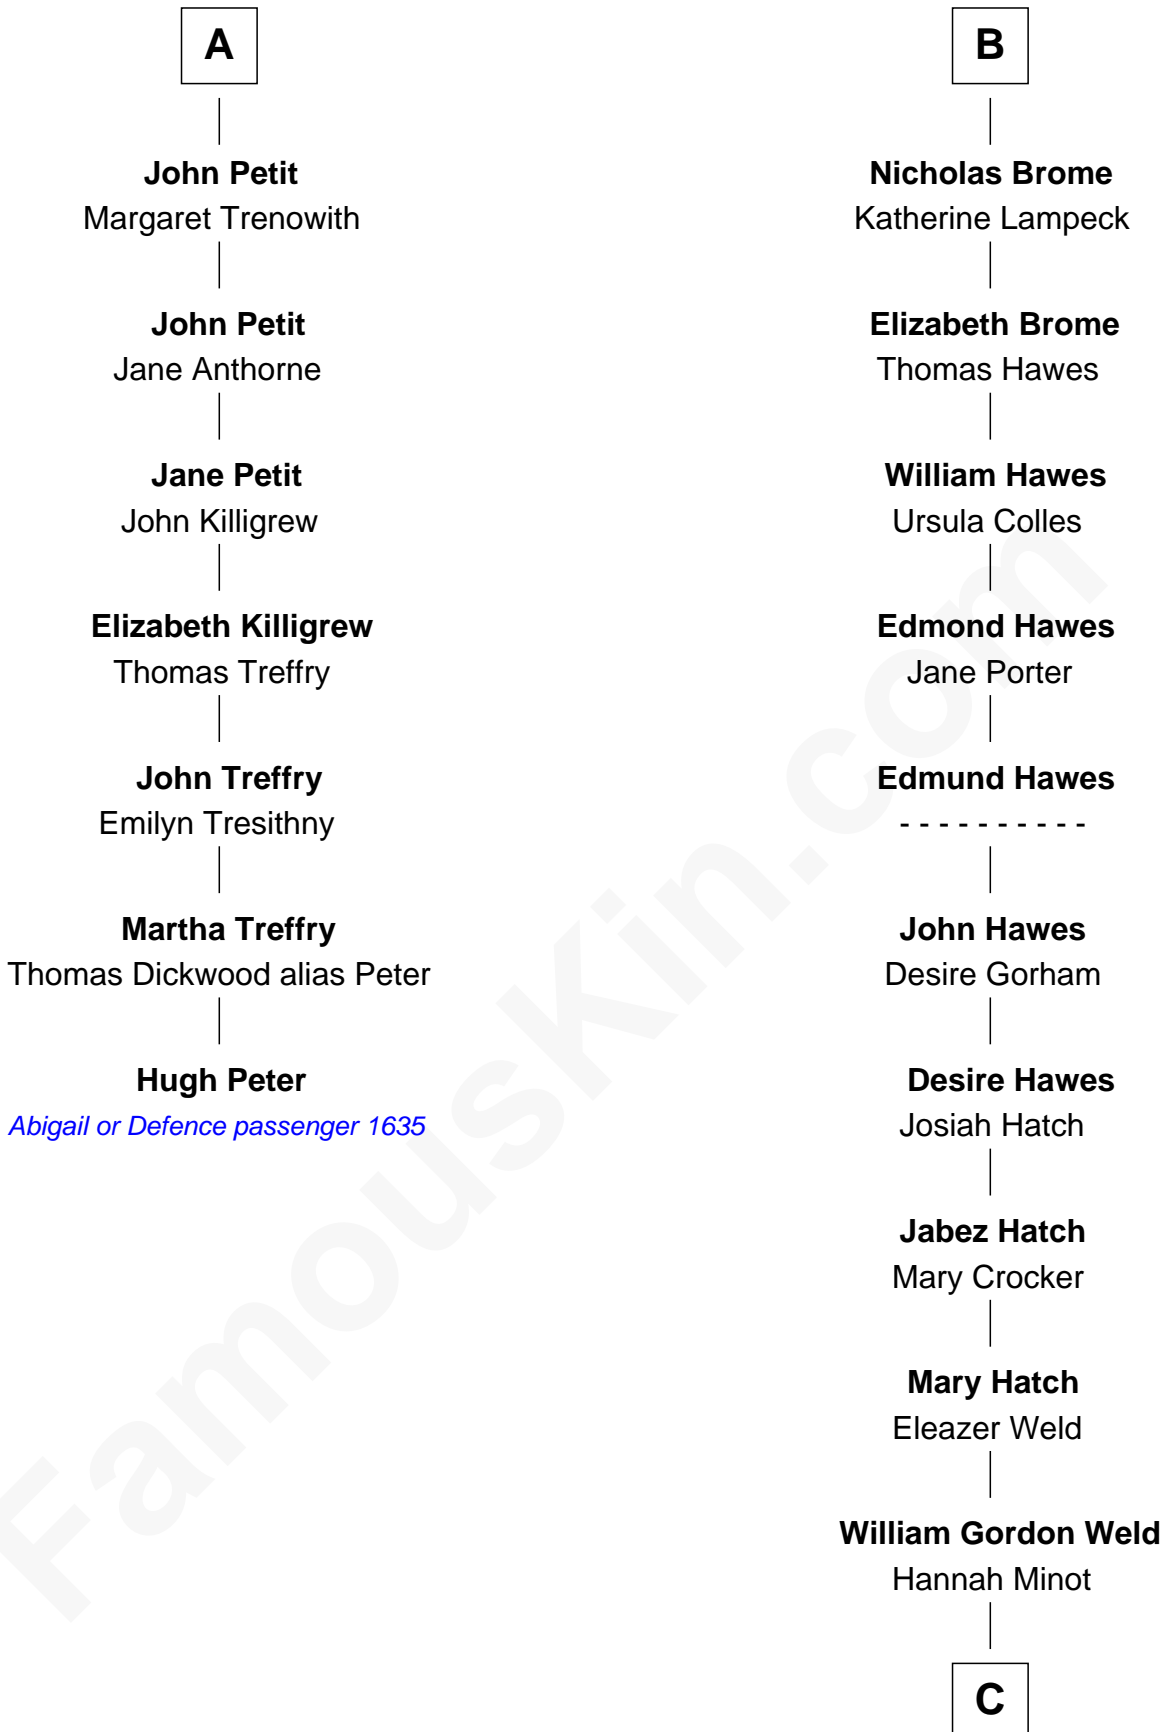

FamousKin.com

Relationship Chart of

Hugh Peter

(c1598 - 1660) Abigail or Defence passenger 1635

13th cousin 8 times removed of

Bill Weld

68th Governor of Massachusetts

John, King of England

C

Thomas Swan Weld

Sarah Sumner

Dr. Francis Minot Weld

Fanny Elizabeth Bartholomew

Francis Minot Weld

Margaret Low White

David Weld

Mary Blake Nichols

Bill Weld

68th Governor of Massachusetts