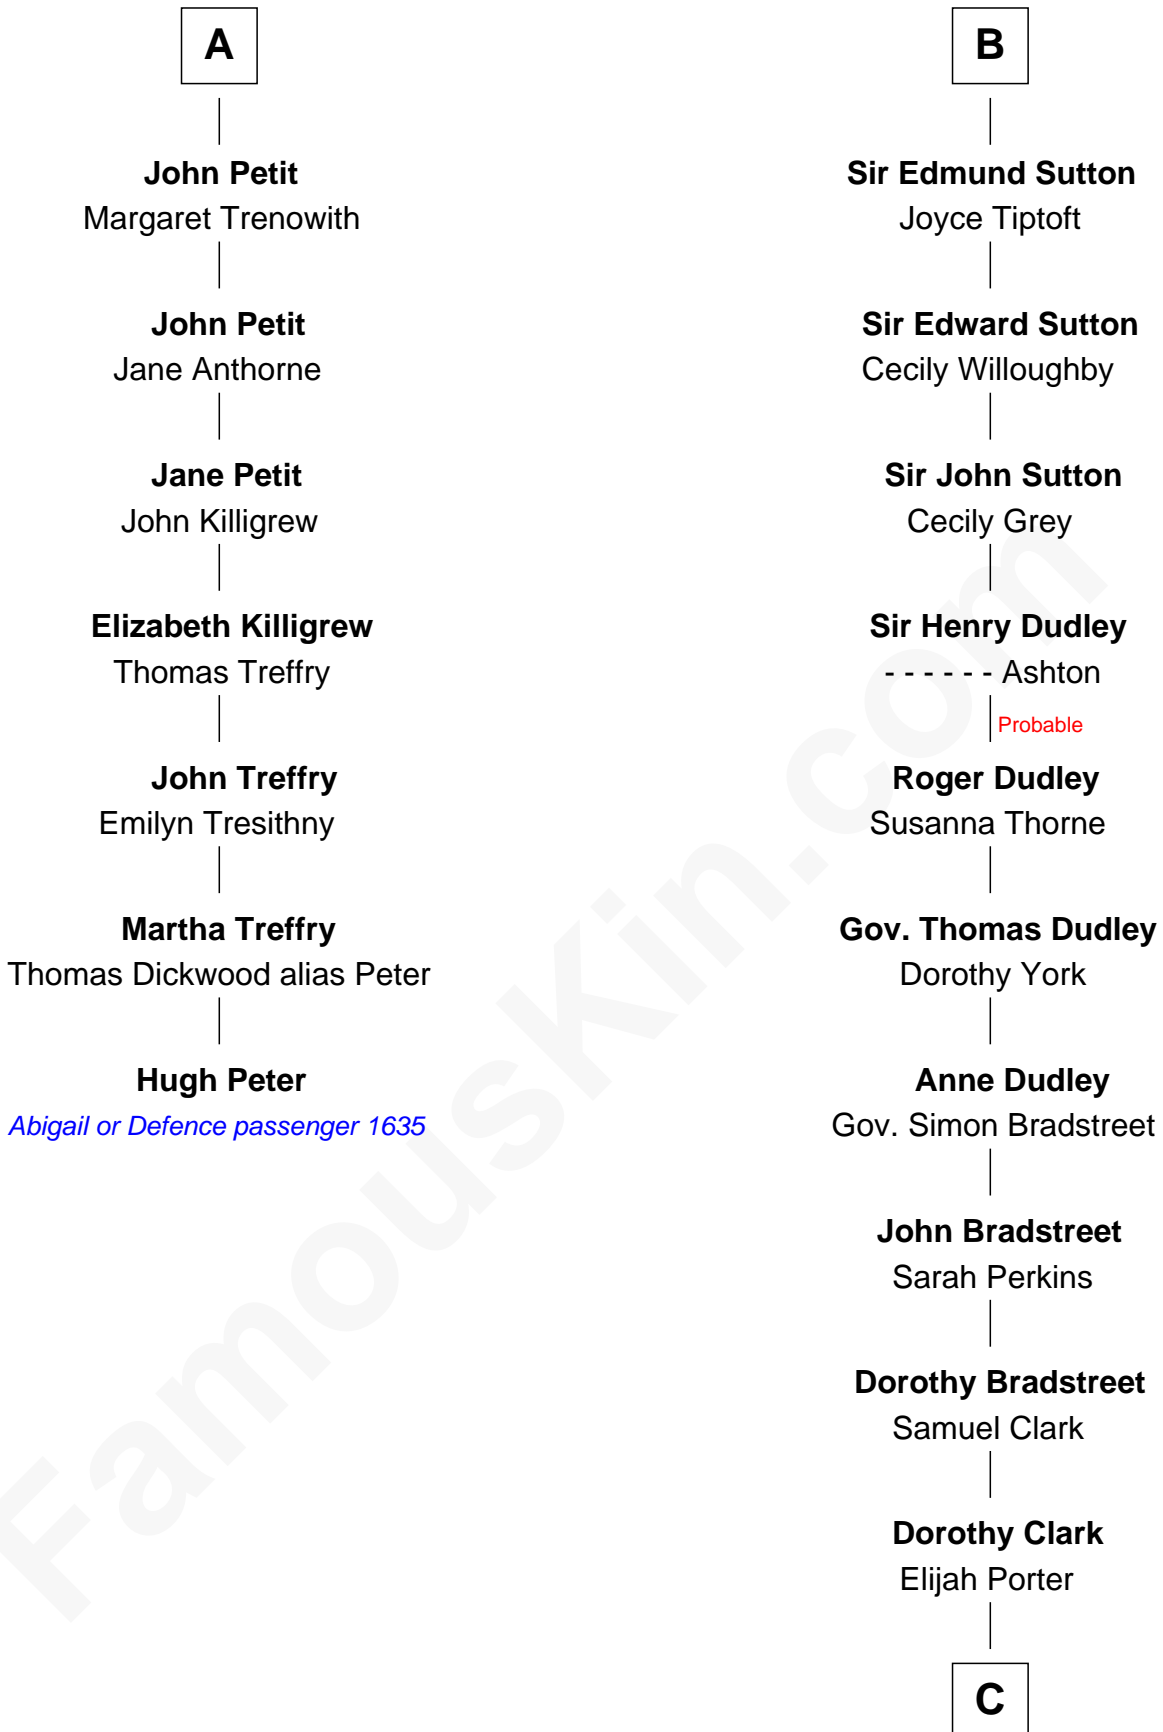

FamousKin.com
Relationship Chart of
Hugh Peter

(c1598 - 1660) Abigail or Defence passenger 1635

13th cousin 7 times removed of

Seth Low

Mayor of New York City President of Columbia University

C

Thomas Porter

Ruth Allen

Mary Porter

Seth Low

Abiel Abbot Low

Ellen Almira Dow

Seth Low

Mayor of New York City President of Columbia University

FamousKin.com