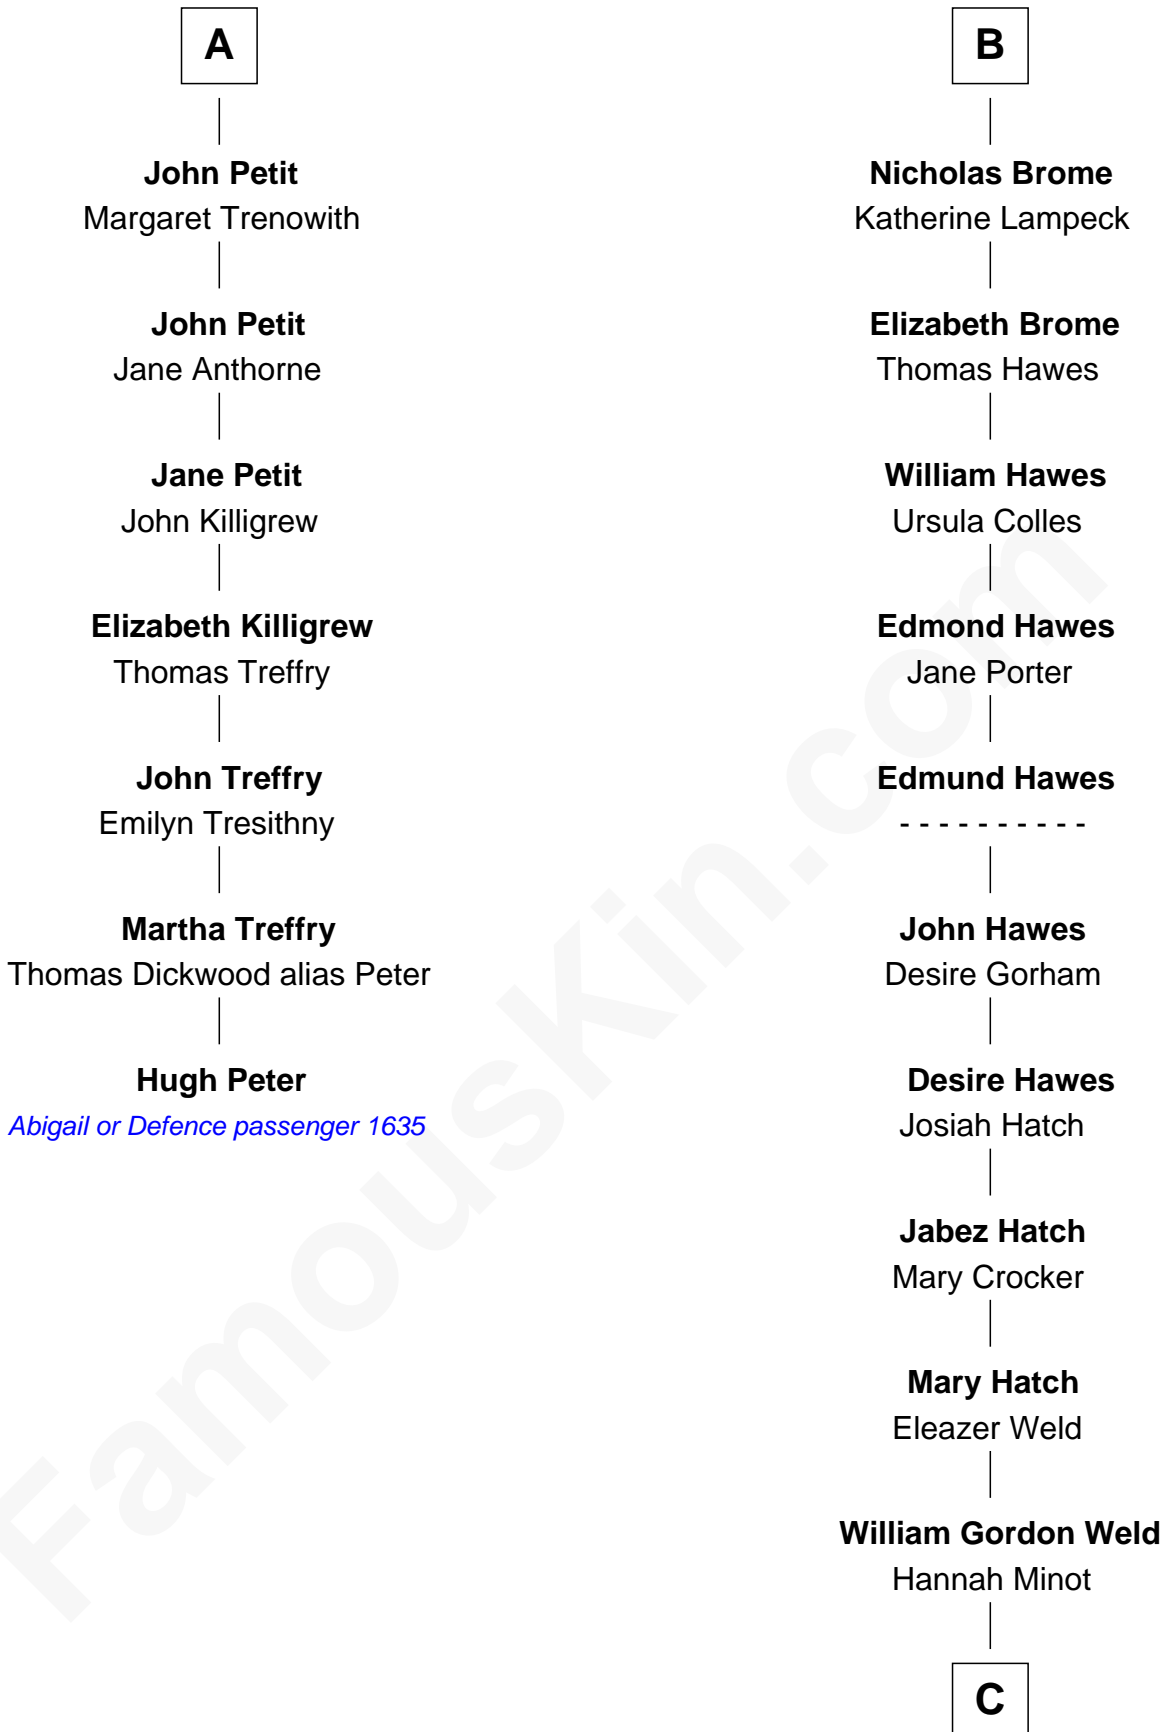

## Relationship Chart of

### Hugh Peter

(c1598 - 1660) Abigail or Defence passenger 1635

13th cousin 8 times removed of

**Tuesday Weld**

TV and Movie Actress

**C**

Stephen Minot Weld

Sarah Bartlett Balch

Stephen Minot Weld

Eloise Rodman

Edward Motley Weld

Sarah Lothrop King

Lothrop Motley Weld

Yosene Balfour Ker

**Tuesday Weld**

*TV and Movie Actress*