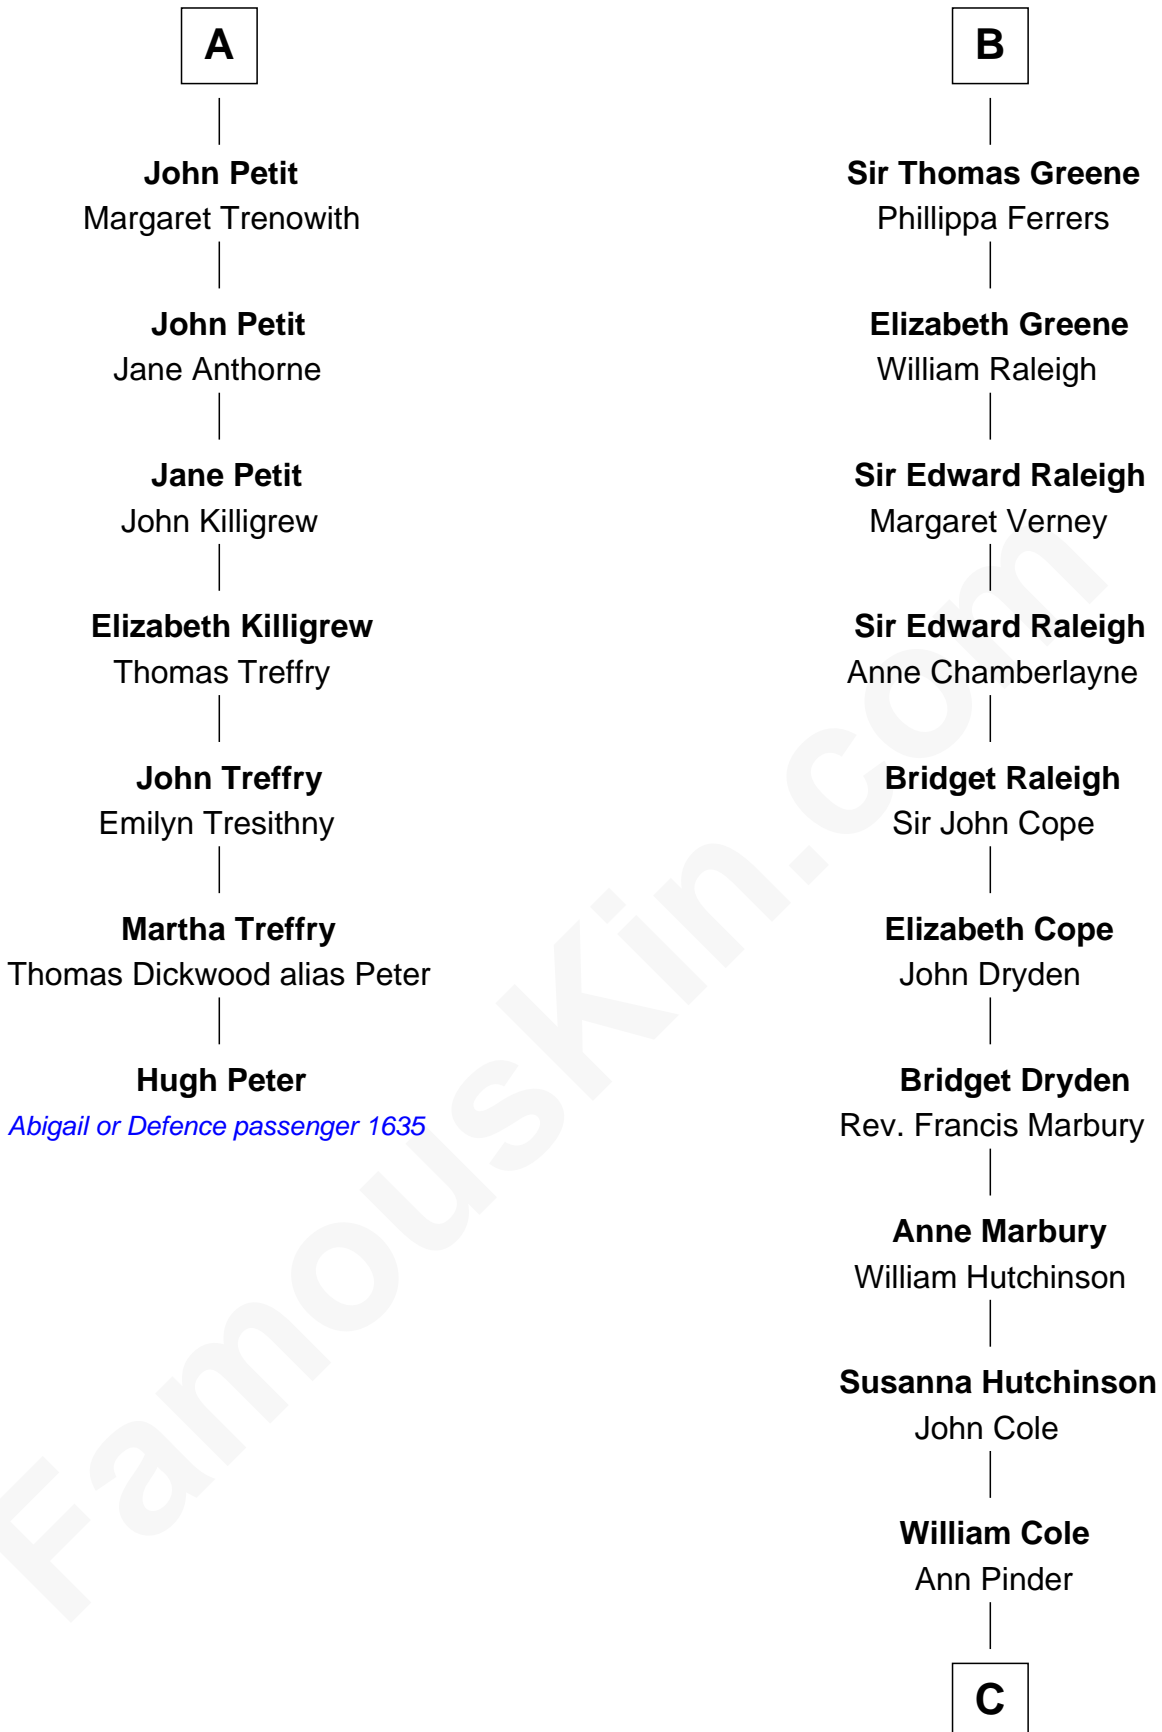

FamousKin.com

Relationship Chart of

Hugh Peter

(c1598 - 1660) Abigail or Defence passenger 1635

13th cousin 8 times removed of

Melvil Dewey

Inventor of the Dewey Decimal System

C