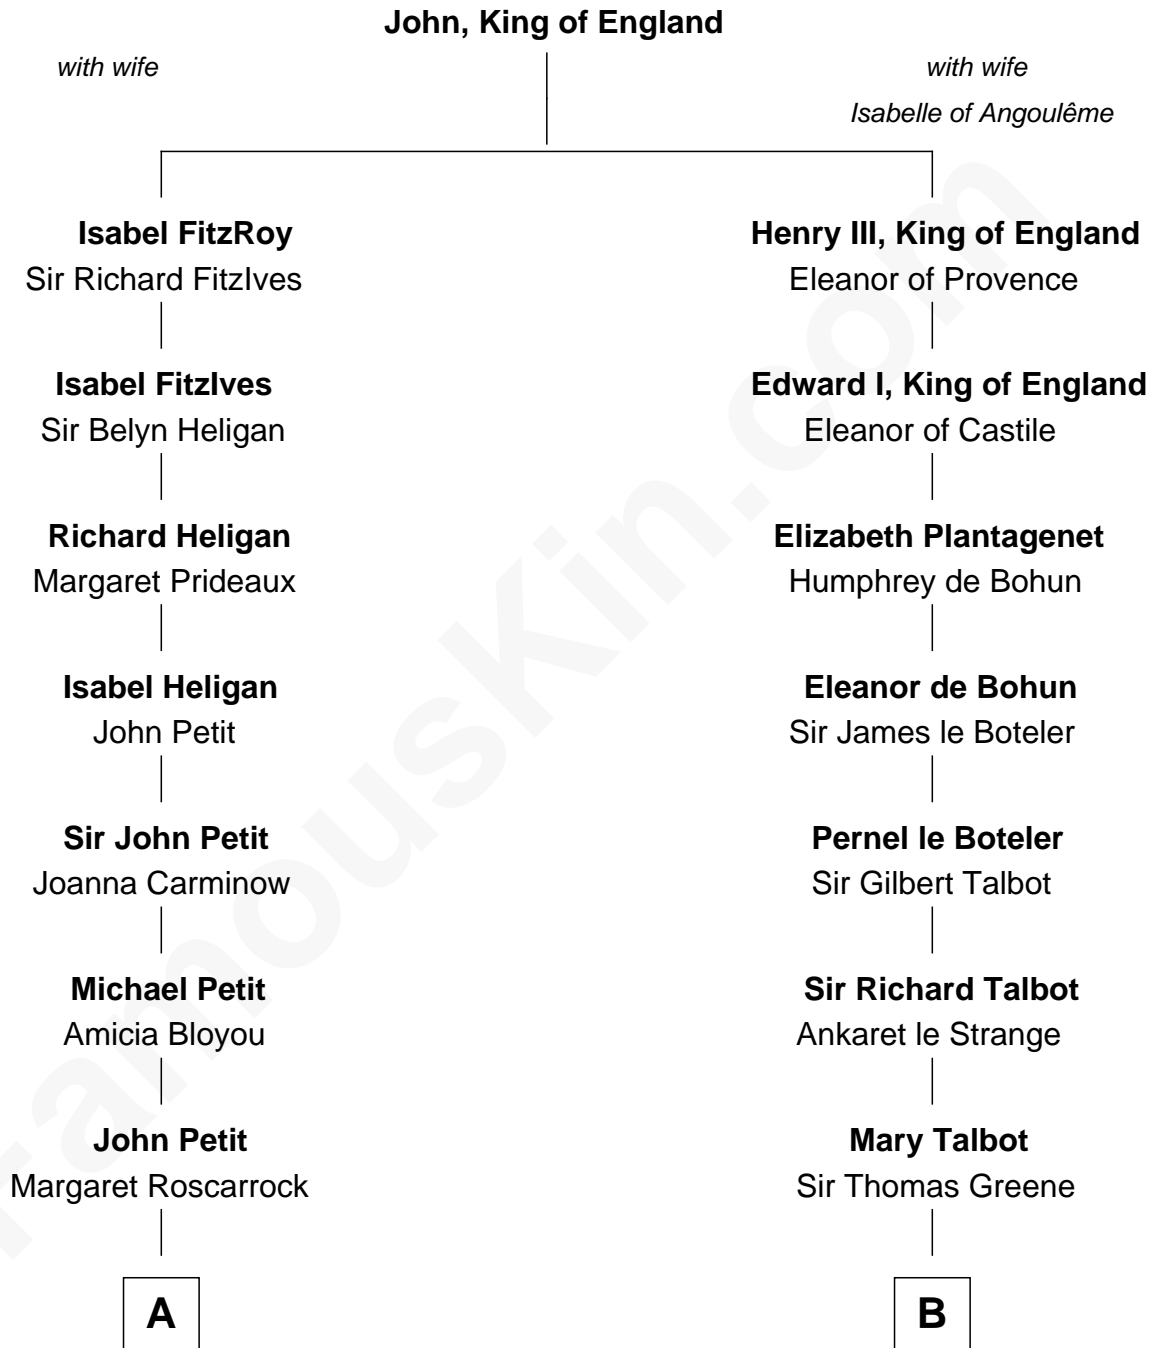

FamousKin.com

Relationship Chart of

Hugh Peter

(c1598 - 1660) Abigail or Defence passenger 1635

13th cousin 8 times removed of

Melvil Dewey

Inventor of the Dewey Decimal System

C