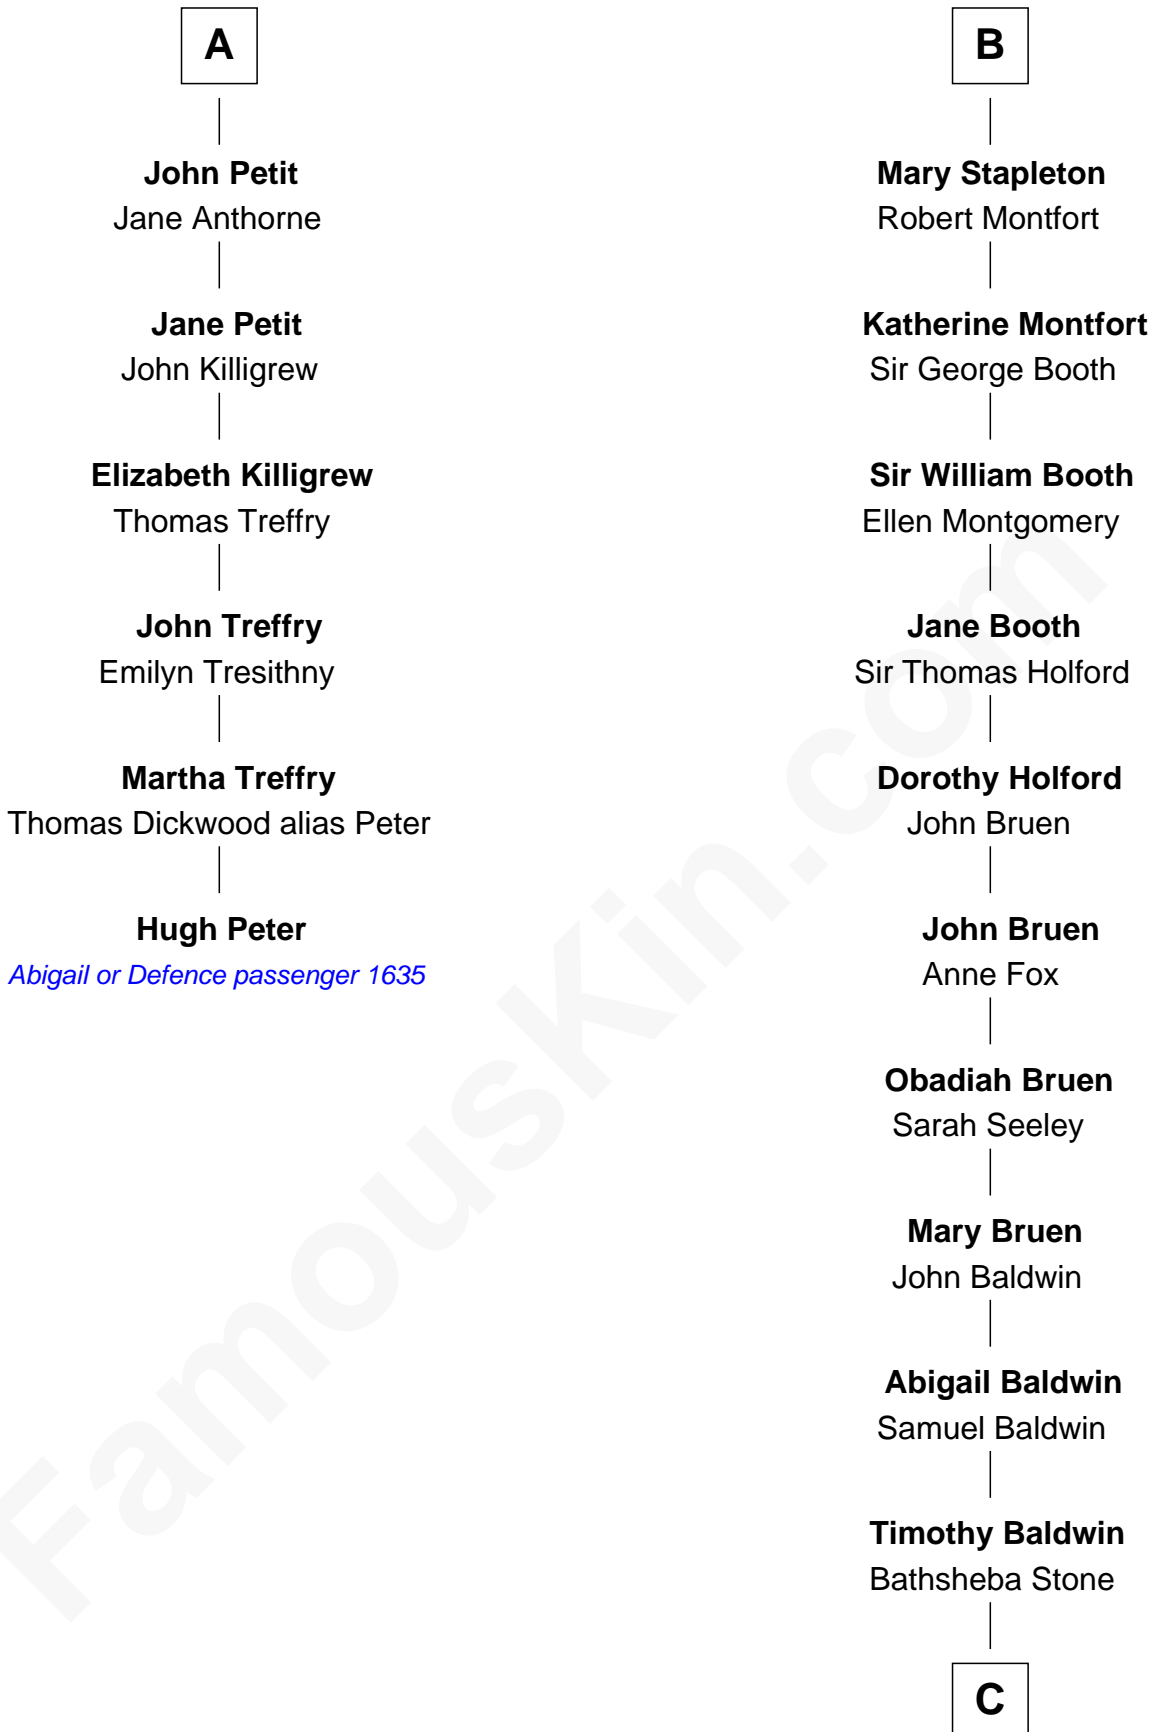

FamousKin.com

Relationship Chart of

Hugh Peter

(c1598 - 1660) *Abigail or Defence* passenger 1635

12th cousin 6 times removed of

Abraham Baldwin

Signer of the U.S. Constitution

Sir Richard Fitzlves

Sir William FitzRichard

Rose Bevyle

Isabel FitzWilliam

Sir Stephen de Beaupré

Sir Ralph de Beaupré

Margaret de Furneaux

Isabel de Beaupré

John de Longland

Margaret Longland

John Deviock

Margaret Deviock

John Stapleton

Margaret Stapleton

B

C

Michael Baldwin

Lucy Dudley

Abraham Baldwin

Signer of the U.S. Constitution

FamousKin.com