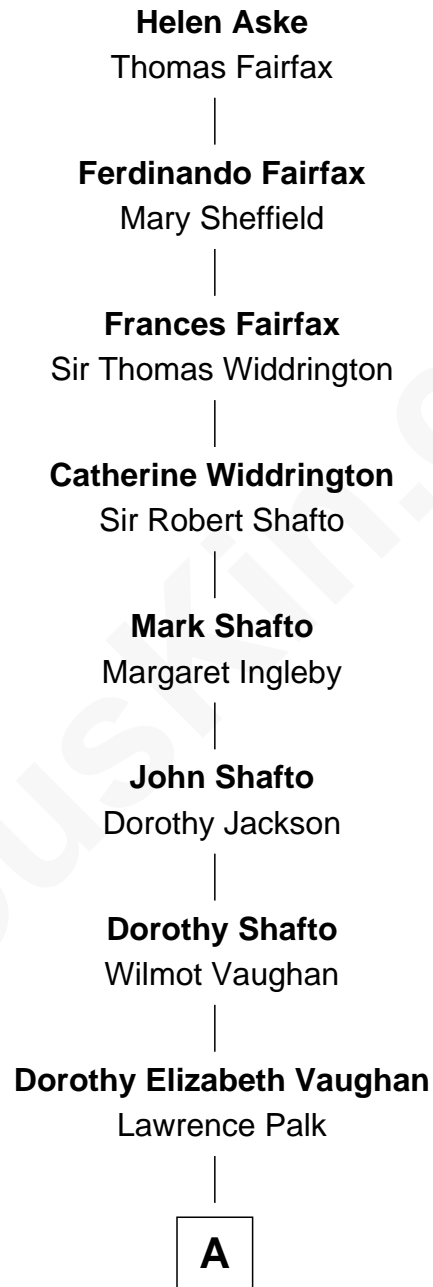

# FamousKin.com

## Relationship Chart of

### Helen Aske

11th Great-grandmother of

**Princess Diana**  
*Princess of Wales*

**A**

**Elizabeth Malet Palk**  
Sir Horace Beauchamp Seymour

**Adelaide Horatia Elizabeth Seymour**  
Frederick Spencer

**Charles Robert Spencer**  
Margaret Baring

**Albert Edward John Spencer**  
Cynthia Elinor Beatrix Hamilton

**Edward John Spencer**  
Frances Ruth Burke Roche

**Princess Diana**  
*Princess of Wales*

FamousKin.com