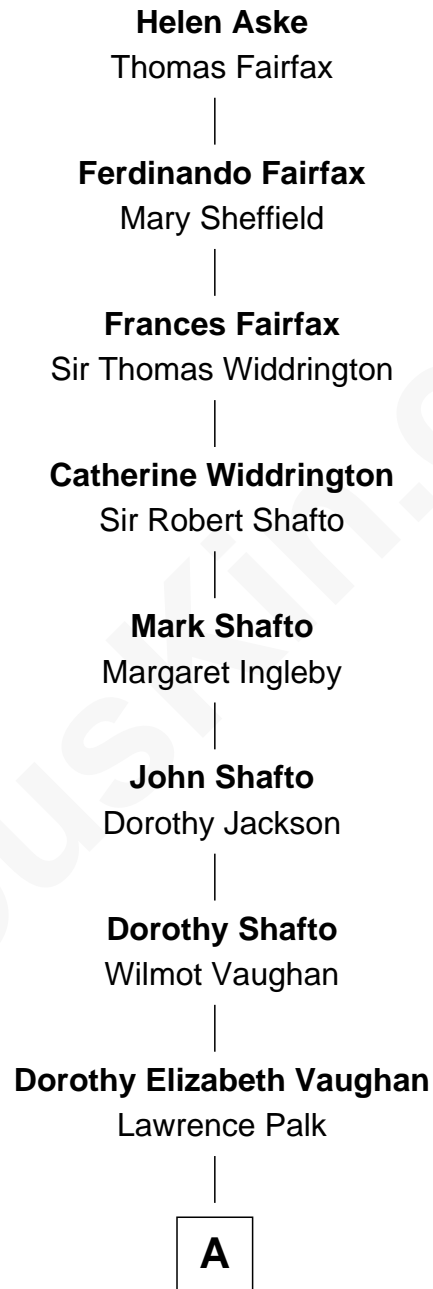

FamousKin.com

Relationship Chart of

Helen Aske

12th Great-grandmother of

Prince Harry
Duke of Sussex

A

—
Elizabeth Malet Palk

Sir Horace Beauchamp Seymour

—
Adelaide Horatia Elizabeth Seymour

Frederick Spencer

—
Charles Robert Spencer

Margaret Baring

—
Albert Edward John Spencer

Cynthia Elinor Beatrix Hamilton

—
Edward John Spencer

Frances Ruth Burke Roche

—
Princess Diana Frances Spencer

Charles III, King of the United Kingdom

—
Prince Harry

Duke of Sussex