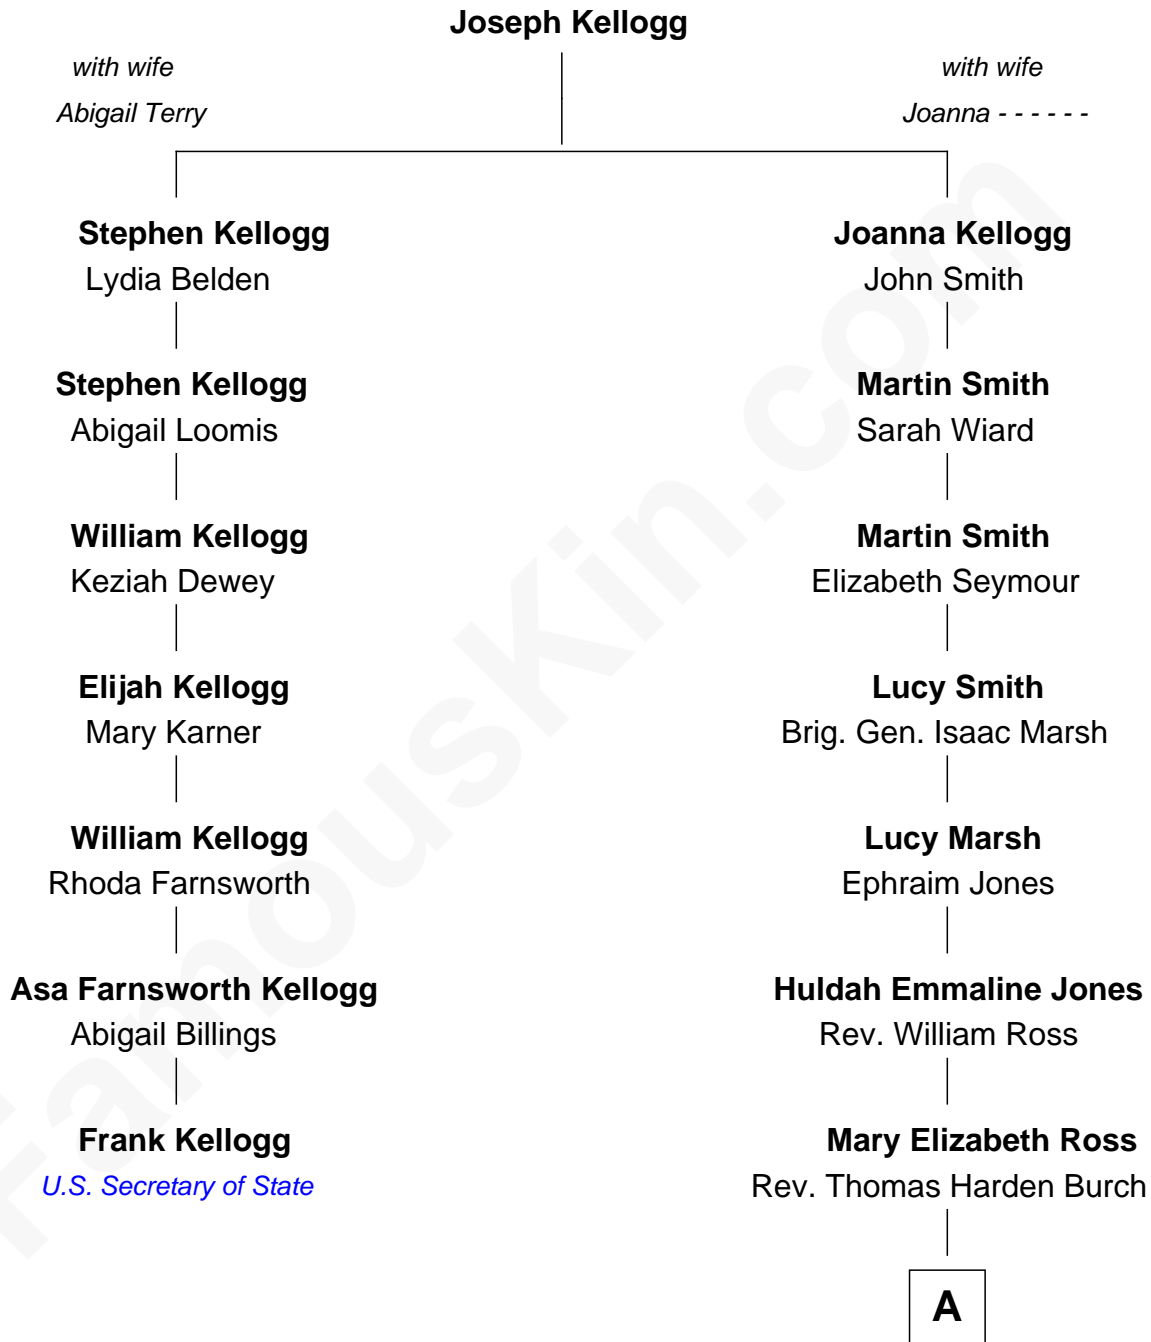

FamousKin.com

Relationship Chart of

Frank Kellogg

45th U.S. Secretary of State Nobel Peace Prize Winner

6th cousin 5 times removed of

Julie Bowen

TV and Movie Actress

A

William R. Burch

Sophia F. Mooney

Mary Ross Burch

Charles Daniel Frey

Charles Daniel Frey

Sue Kingsley Carl

Suzanne Frey

John Alexander Luetkemeyer