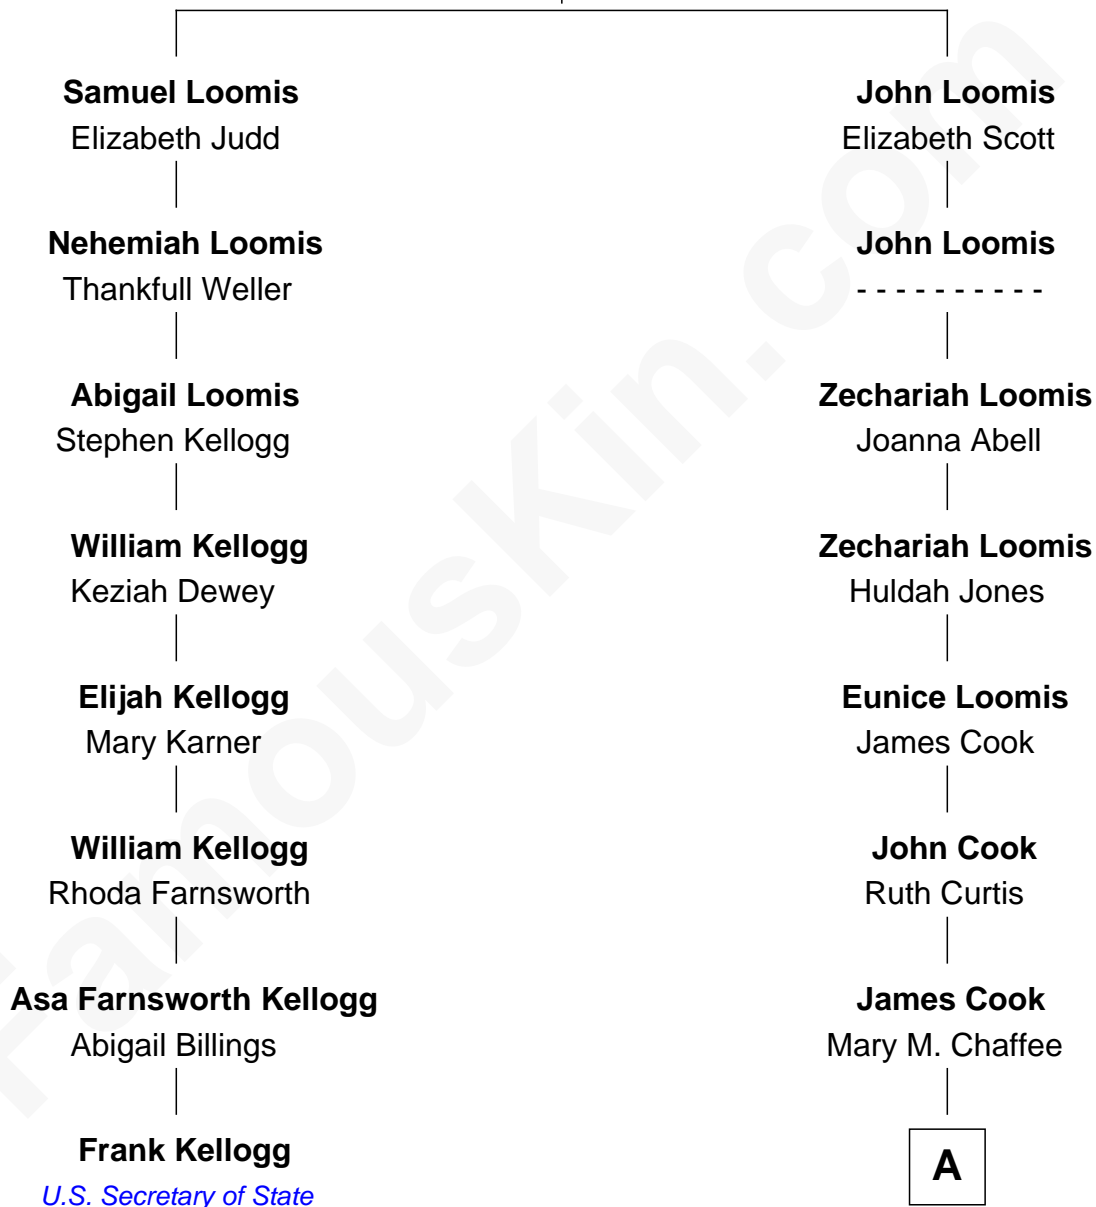

FamousKin.com

Relationship Chart of

Frank Kellogg

45th U.S. Secretary of State Nobel Peace Prize Winner

7th cousin 3 times removed of

Shadoe Stevens
Radio Disc Jockey

Joseph Loomis
Mary White

A

Josey Chaffee Cook
Julianne Frances Taylor

Frances Jemima Cook
Albert Baas

LaVerne M. Baas
Keith Karl Ingstad

Shadoe Stevens
Radio Disc Jockey