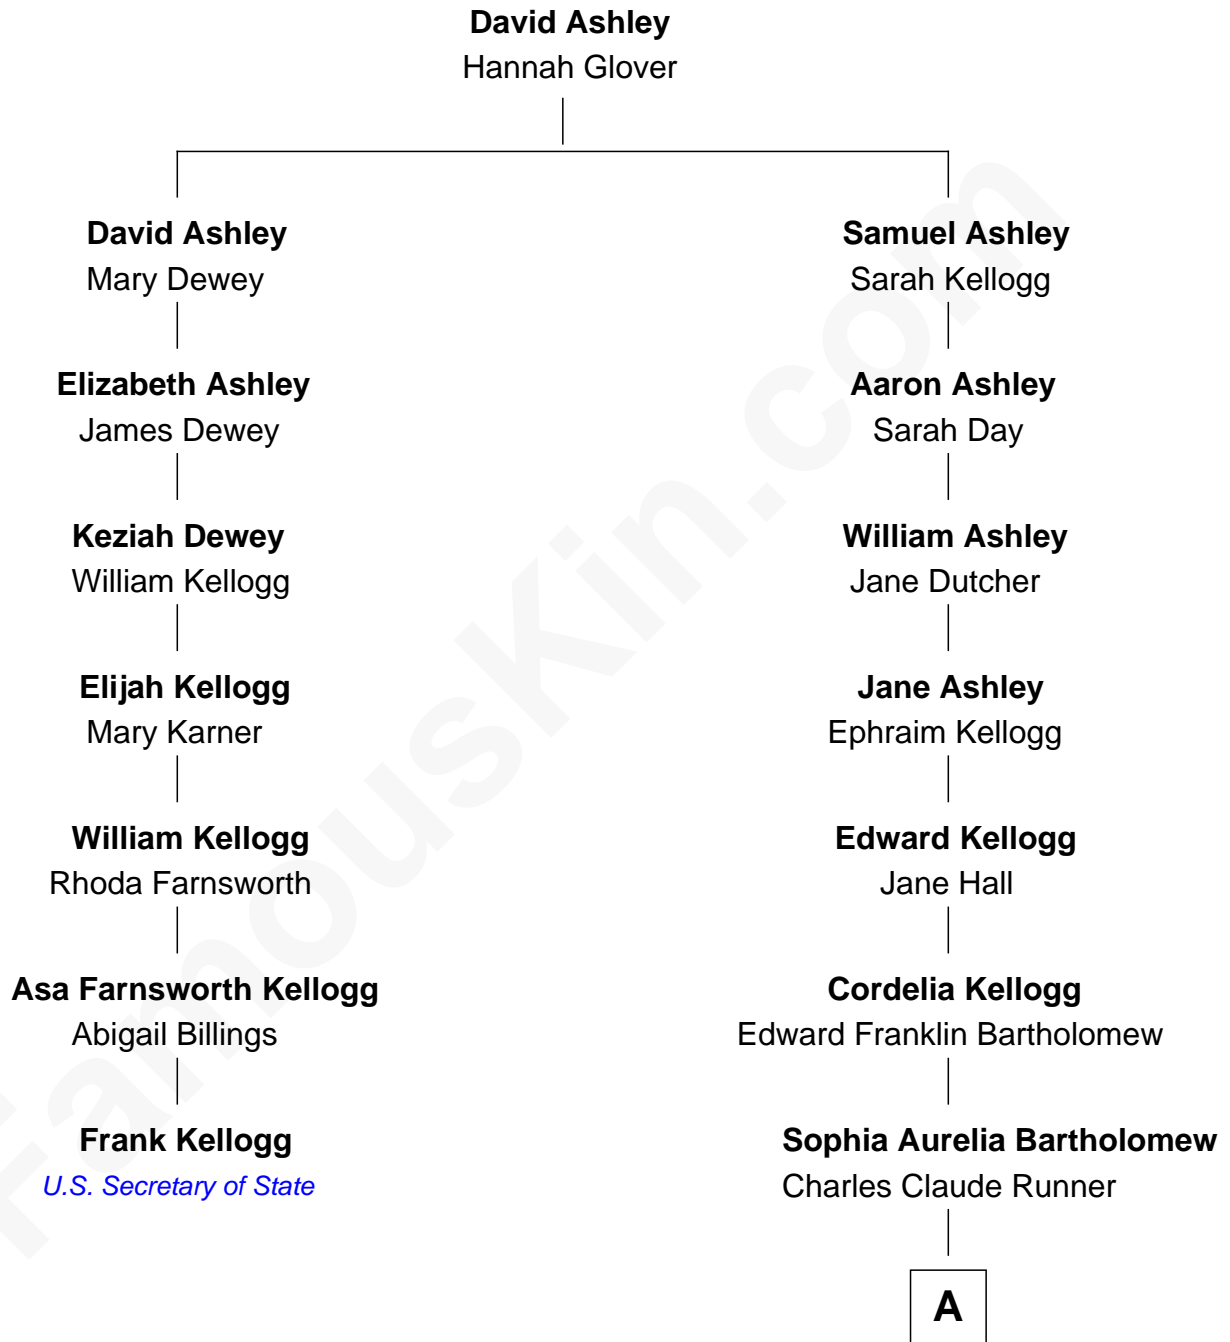

FamousKin.com

Relationship Chart of

Frank Kellogg

45th U.S. Secretary of State Nobel Peace Prize Winner

6th cousin 3 times removed of

Clint Eastwood

TV & Film Actor and Director

A

—
Waldo Errol Runner
Virginia May McClanahan

—
Margaret Ruth Runner
Clinton Eastwood

—
Clint Eastwood
TV & Film Actor and Director

FamousKin.com