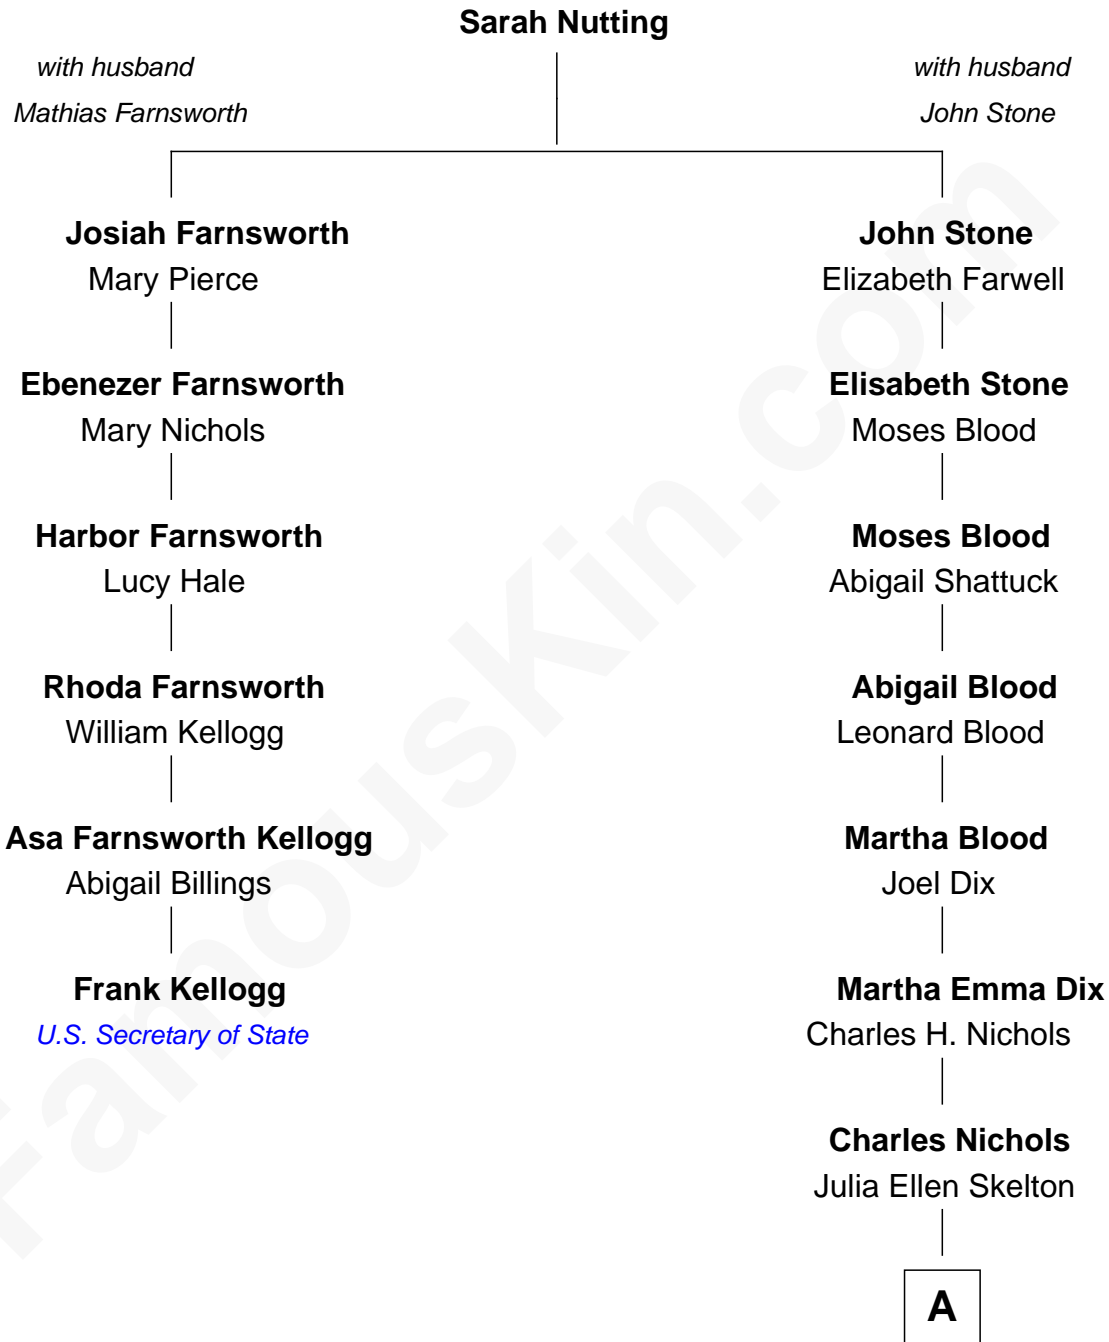

FamousKin.com

Relationship Chart of

Frank Kellogg

45th U.S. Secretary of State Nobel Peace Prize Winner

5th cousin 4 times removed of

John Cena

Movie Actor and WWE Pro Wrestler