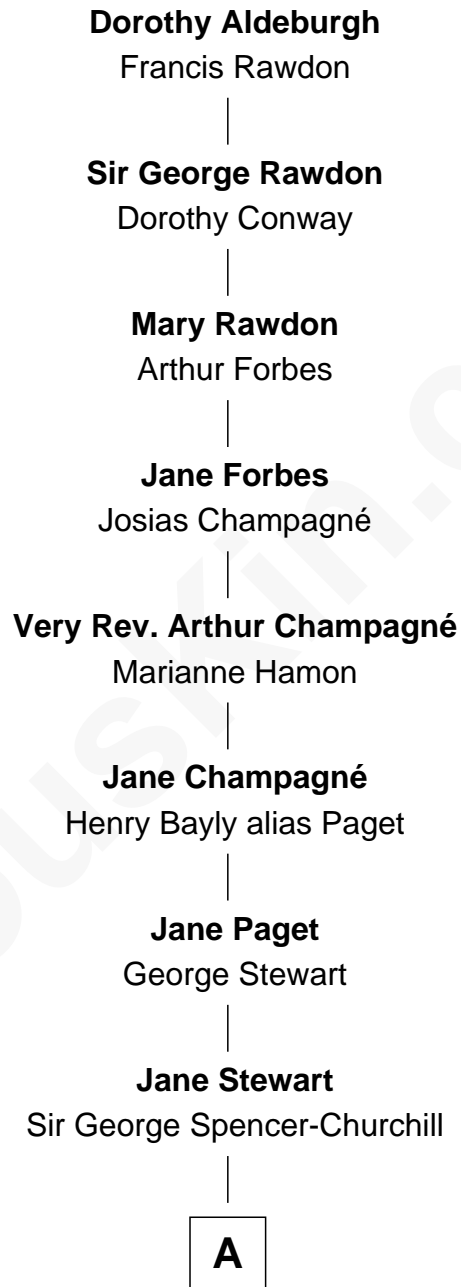

FamousKin.com

Relationship Chart of

Dorothy Aldeburgh

8th Great-grandmother of

Sir Winston Churchill

Prime Minister of the United Kingdom

A

—
Sir John Winston Spencer-Churchill

Frances Anne Emily Vane

—
Randolph Henry Spencer-Churchill

Jeanette Jerome

—
Sir Winston Churchill

Prime Minister of the United Kingdom

FamousKin.com