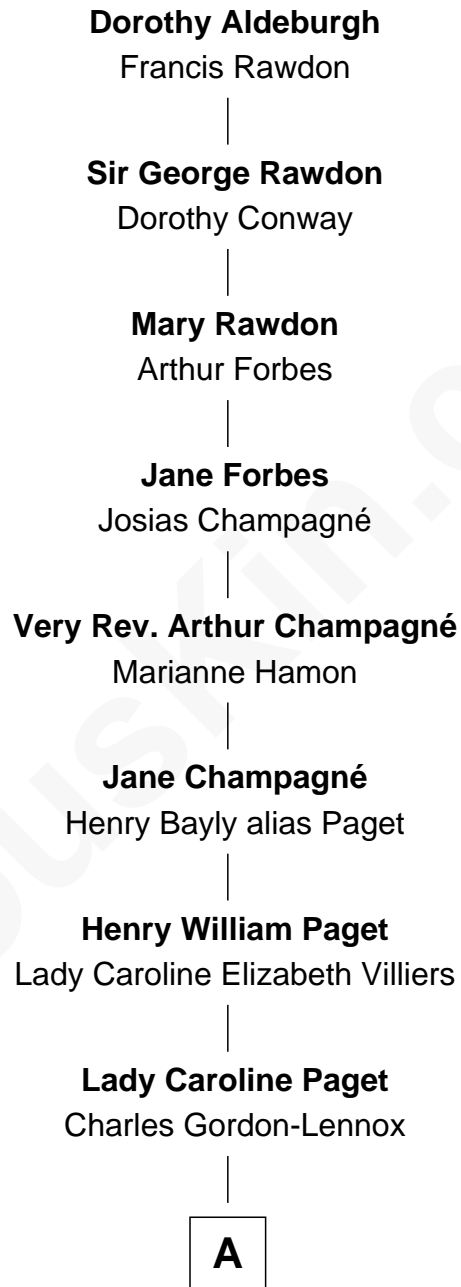

# FamousKin.com

## Relationship Chart of

### Dorothy Aldeburgh

10th Great-grandmother of

**Princess Diana**  
*Princess of Wales*

**A**

**Cecilia Catherine Gordon-Lennox**

Charles George Bingham

**Rosalind Cecilia Caroline Bingham**

James Albert Edward Hamilton

**Cynthia Elinor Beatrix Hamilton**

Albert Edward John Spencer

**Edward John Spencer**

Frances Ruth Burke Roche

**Princess Diana**

*Princess of Wales*