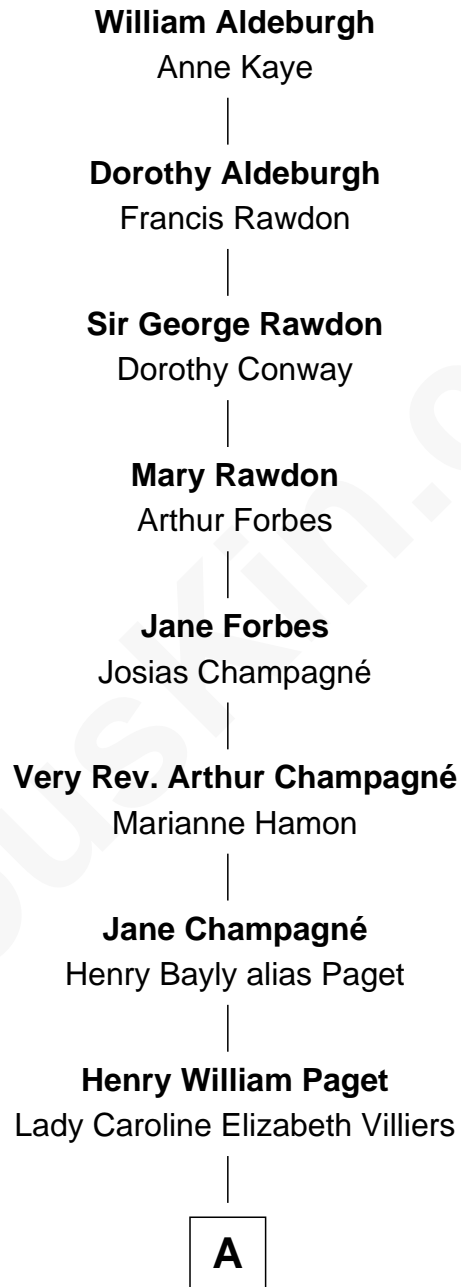

FamousKin.com

Relationship Chart of

William Aldeburgh

12th Great-grandfather of

Prince William
Prince of Wales

A

—
Lady Caroline Paget
Charles Gordon-Lennox

—
Cecilia Catherine Gordon-Lennox
Charles George Bingham

—
Rosalind Cecilia Caroline Bingham
James Albert Edward Hamilton

—
Cynthia Elinor Beatrix Hamilton
Albert Edward John Spencer

—
Edward John Spencer
Frances Ruth Burke Roche

—
Princess Diana Frances Spencer
Charles III, King of the United Kingdom