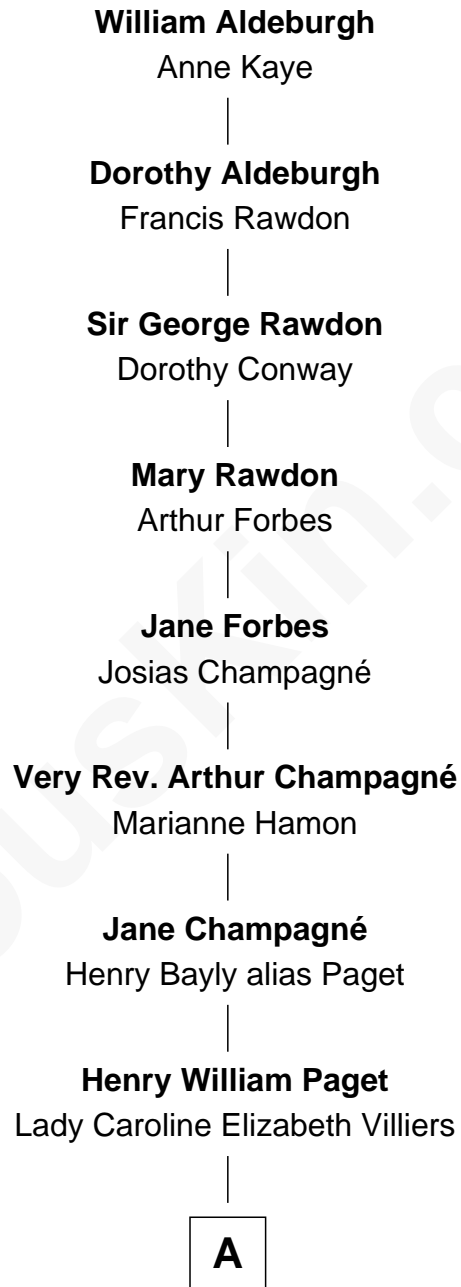

FamousKin.com

Relationship Chart of

William Aldeburgh

12th Great-grandfather of

Prince Harry
Duke of Sussex

A

—
Lady Caroline Paget
Charles Gordon-Lennox

—
Cecilia Catherine Gordon-Lennox
Charles George Bingham

—
Rosalind Cecilia Caroline Bingham
James Albert Edward Hamilton

—
Cynthia Elinor Beatrix Hamilton
Albert Edward John Spencer

—
Edward John Spencer
Frances Ruth Burke Roche

—
Princess Diana Frances Spencer
Charles III, King of the United Kingdom