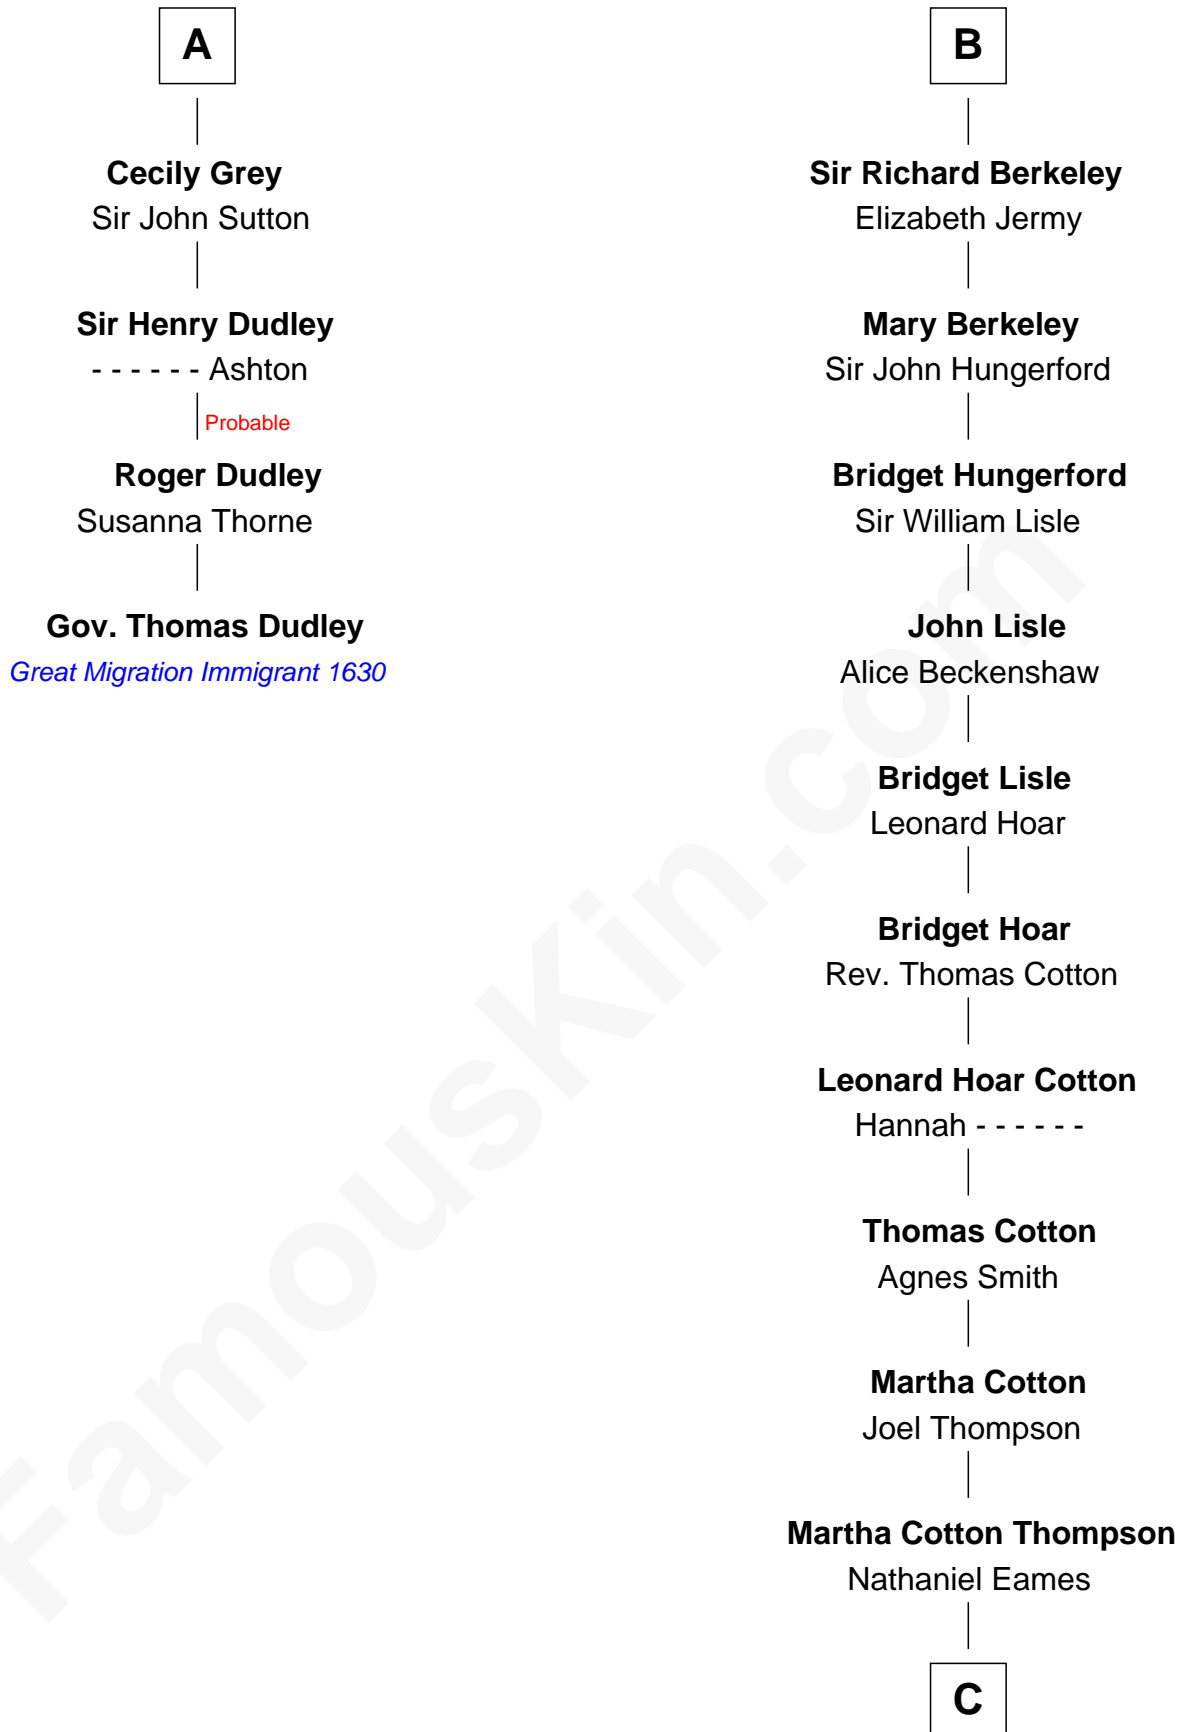

### Gov. Thomas Dudley

(1576 - 1653) Great Migration Immigrant 1630

10th cousin 8 times removed of

**Emma Eames**

Opera Singer

**Bartholomew de Badlesmere**

Margaret de Clare

**Margery de Badlesmere**

Elizabeth Harington

**William Bonville**

Katherine Neville

**Cecily Bonville**

Thomas Grey

**A**

**Elizabeth de Badlesmere**

Sir William de Bohun

**Elizabeth de Bohun**

Sir Richard Fitzalan

**Elizabeth Fitzalan**

Sir Thomas Mowbray

**Isabel Mowbray**

Sir James Berkeley

**Maurice Berkeley**

Isabel Mead

**Anne Berkeley**

Sir William Dennis

**Isabel Dennis**

Sir John Berkeley

**B**

**C**

|  
**Ithamer Bellows Eames**

Emma Hayden