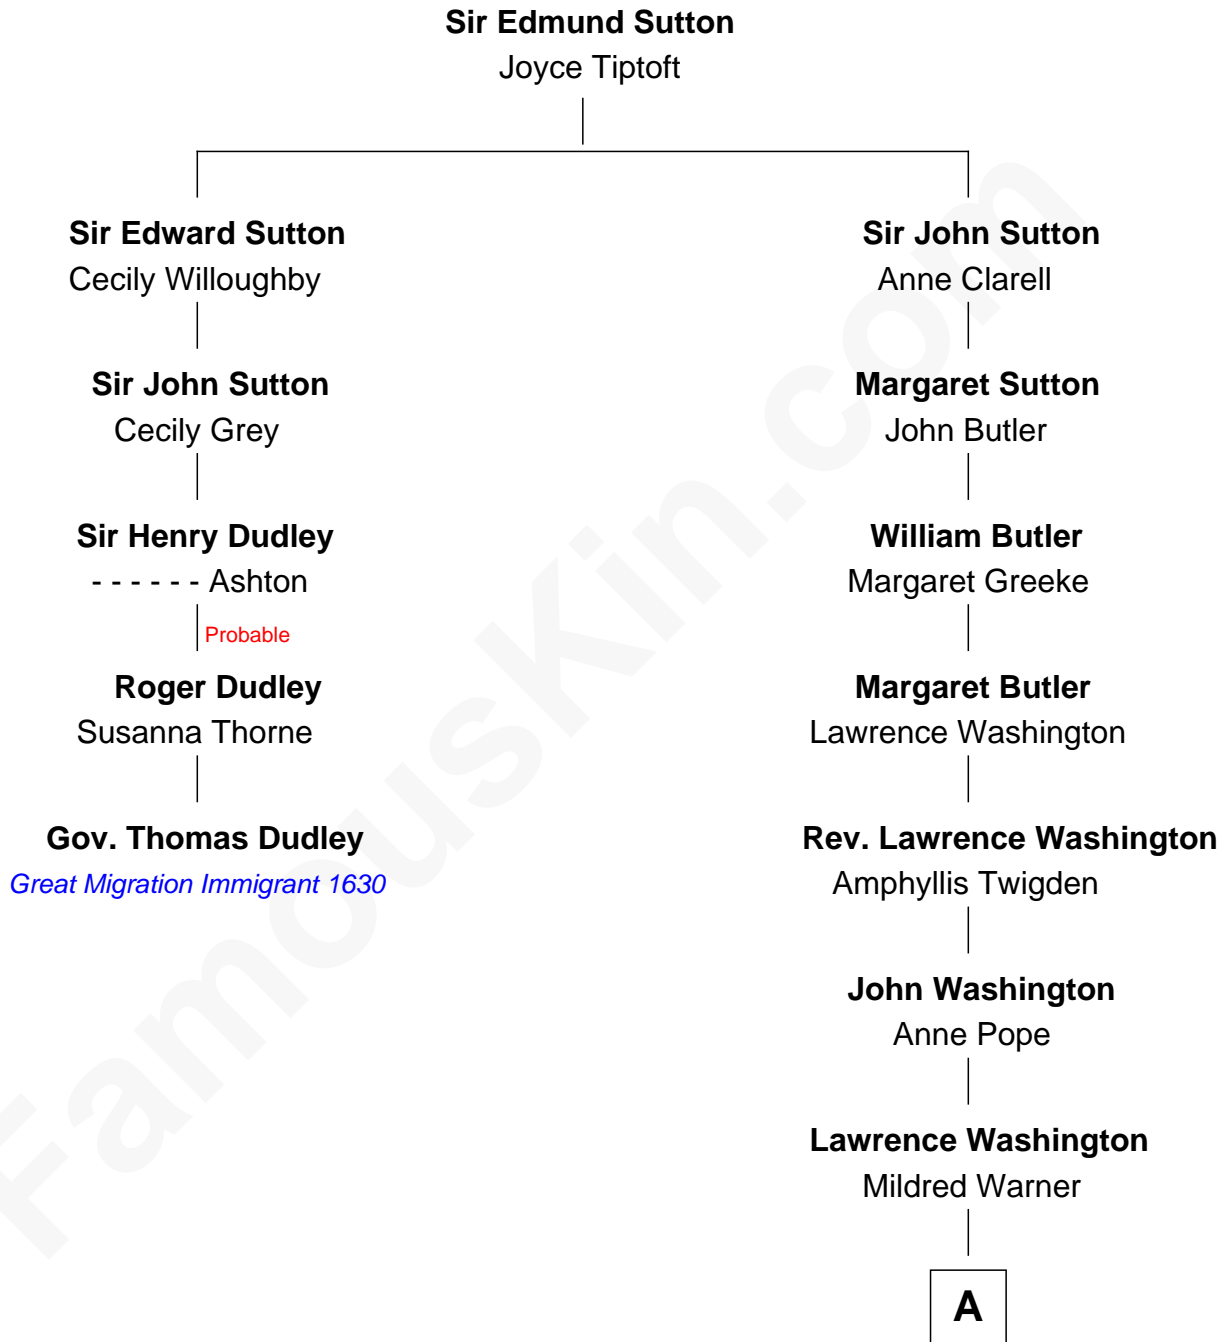

FamousKin.com
Relationship Chart of
Gov. Thomas Dudley

(1576 - 1653) *Great Migration Immigrant 1630*

4th cousin 10 times removed of

General George S. Patton
U.S. Army - World War II

A

Mildred Washington

Roger Gregory

Frances Gregory

Francis Thornton

William Thornton

Martha Stuart

William Thorton

Eleanor Thompson

Susanna Thompson Thorton

Andrew Glassell

Susan Thornton Glassell

George Smith Patton

George Smith Patton

Ruth Wilson

General George S. Patton

U.S. Army - World War II