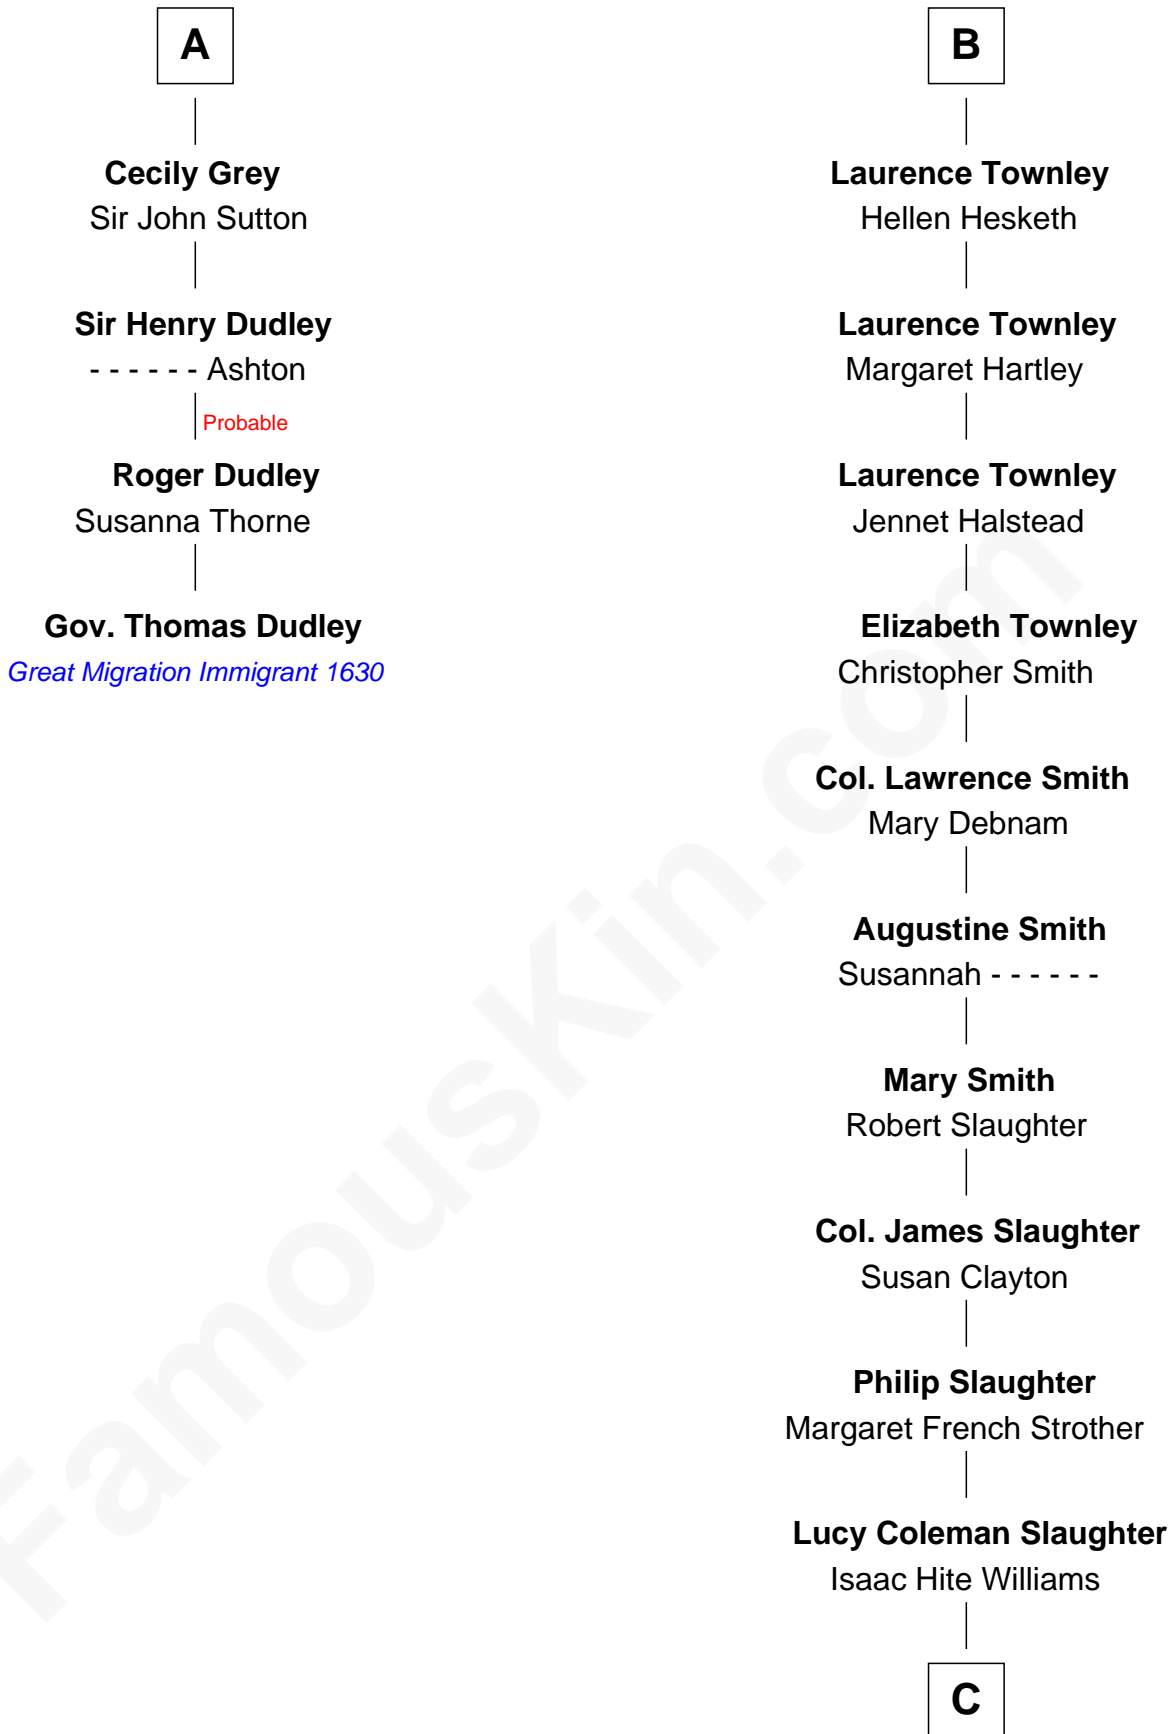

FamousKin.com

Relationship Chart of

Gov. Thomas Dudley

(1576 - 1653) Great Migration Immigrant 1630

10th cousin 10 times removed of

General George S. Patton
U.S. Army - World War II

C

|
Margaret French Williams

John Mercer Patton

|
George Smith Patton

Susan Thornton Glassell

|
George Smith Patton

Ruth Wilson

|
General George S. Patton

U.S. Army - World War II

FamousKin.com