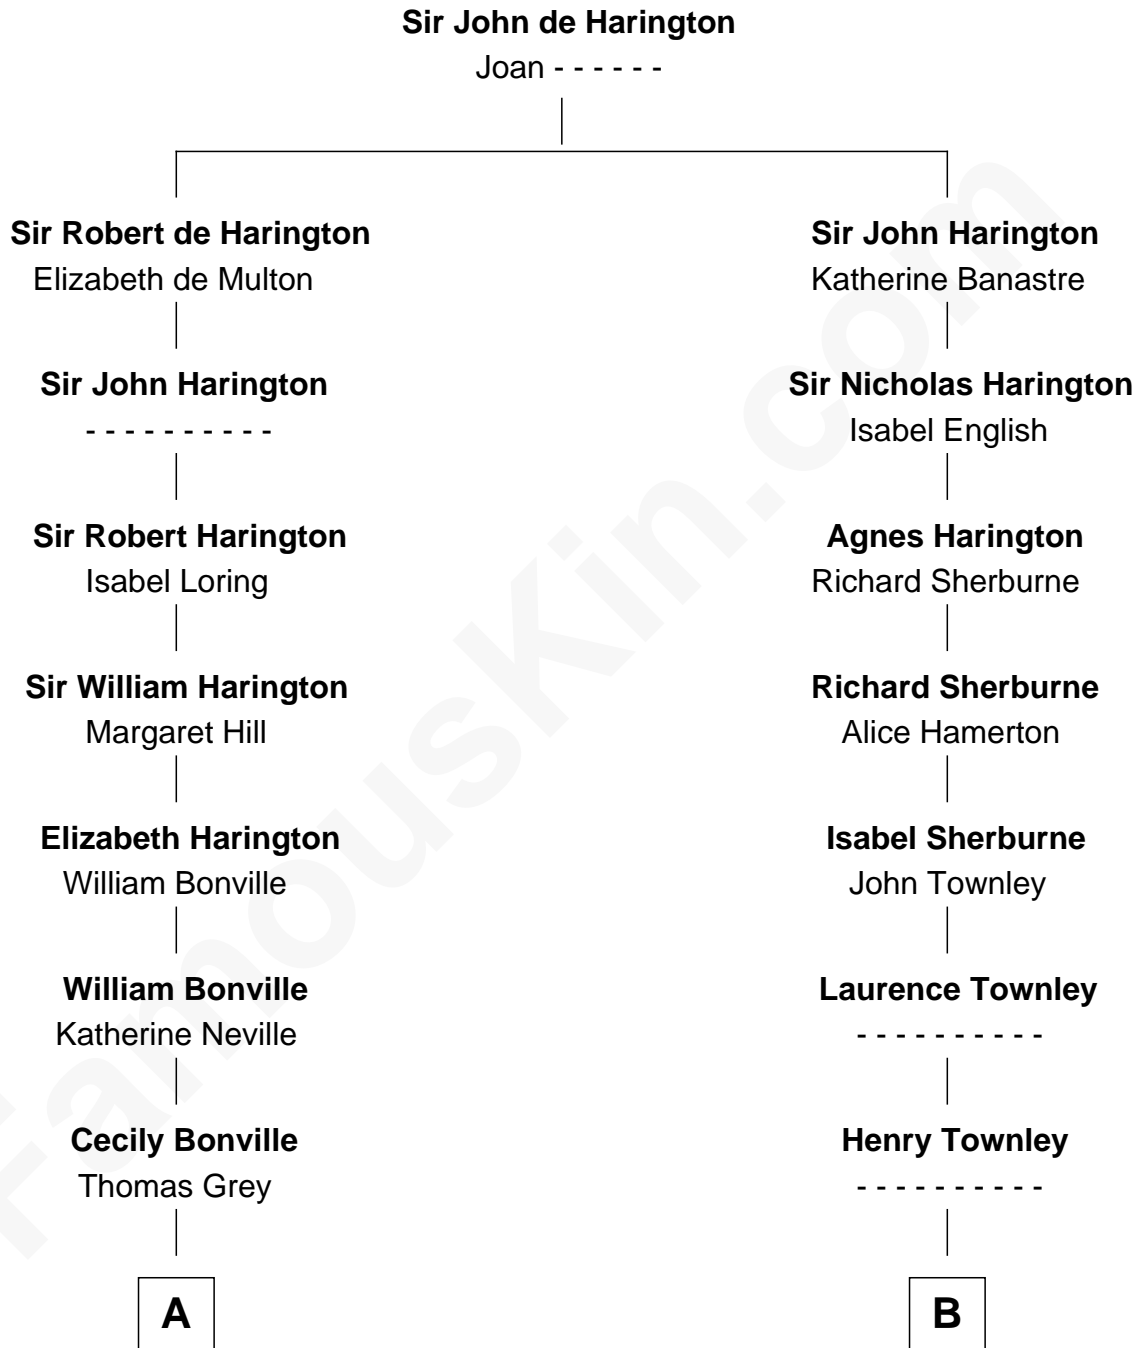

FamousKin.com

Relationship Chart of

Gov. Thomas Dudley

(1576 - 1653) Great Migration Immigrant 1630

10th cousin 10 times removed of

General George S. Patton
U.S. Army - World War II

C

|
Margaret French Williams

John Mercer Patton

|
George Smith Patton

Susan Thornton Glassell

|
George Smith Patton

Ruth Wilson

|
General George S. Patton

U.S. Army - World War II

FamousKin.com