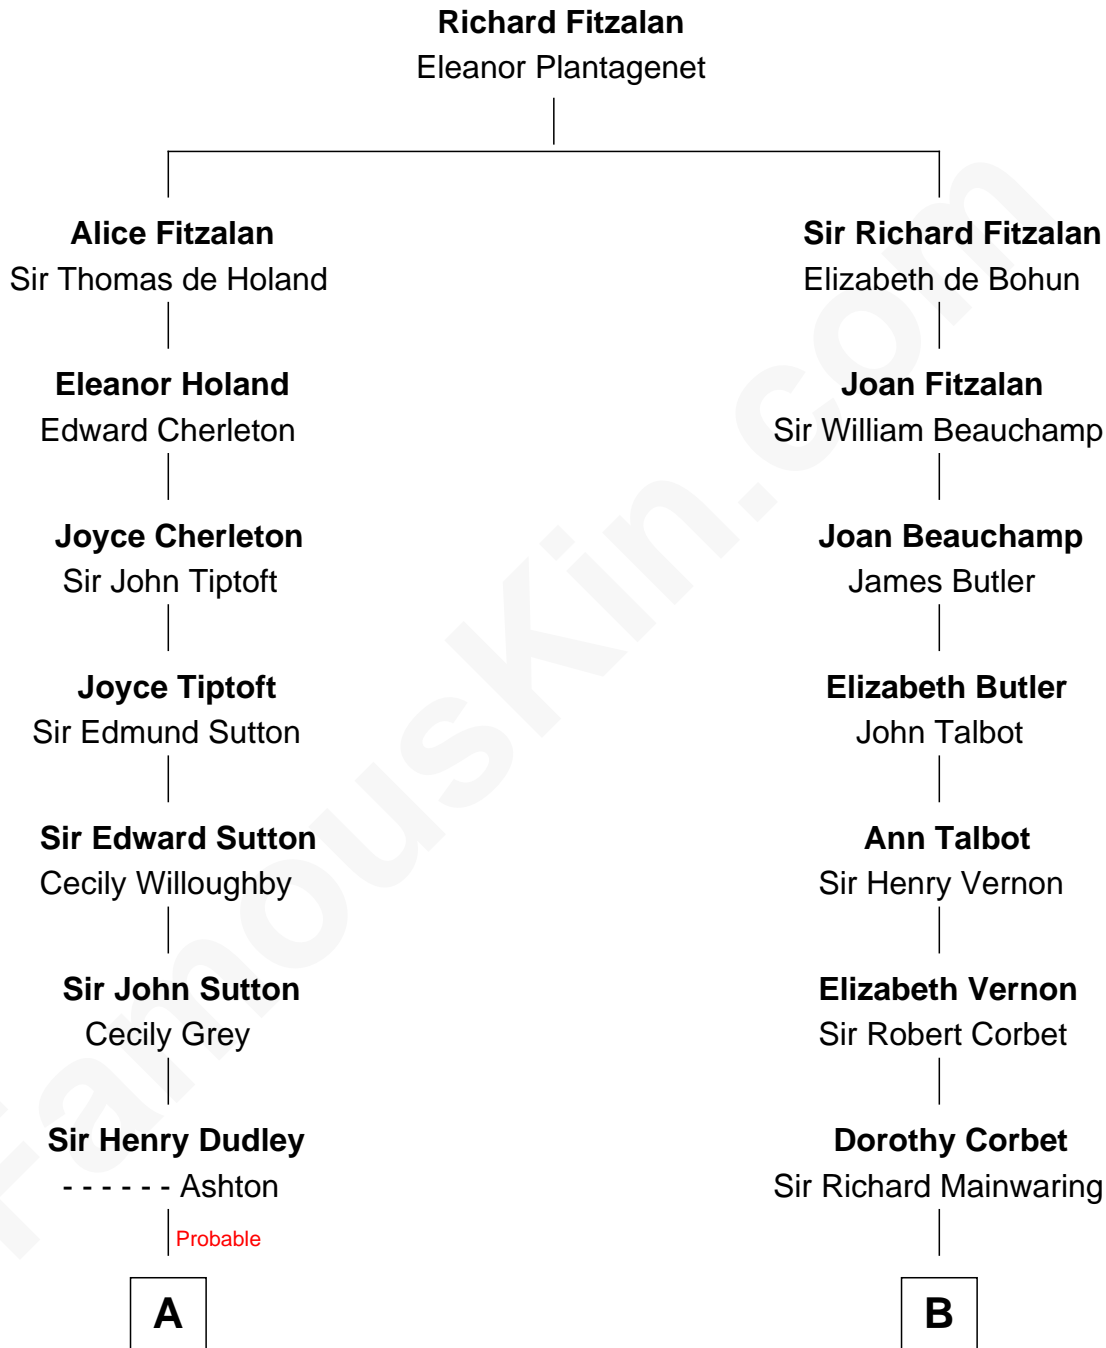

FamousKin.com

Relationship Chart of

Gov. Thomas Dudley

(1576 - 1653) Great Migration Immigrant 1630

8th cousin 12 times removed of

Elizabeth Montgomery
TV Actress - "Bewitched"

C

Nathan Barney

Mary A. Deverell

Mary Weed Barney

Henry Montgomery

Henry Montgomery

Elizabeth Bryan Allen

Elizabeth Montgomery

TV Actress - "Bewitched"