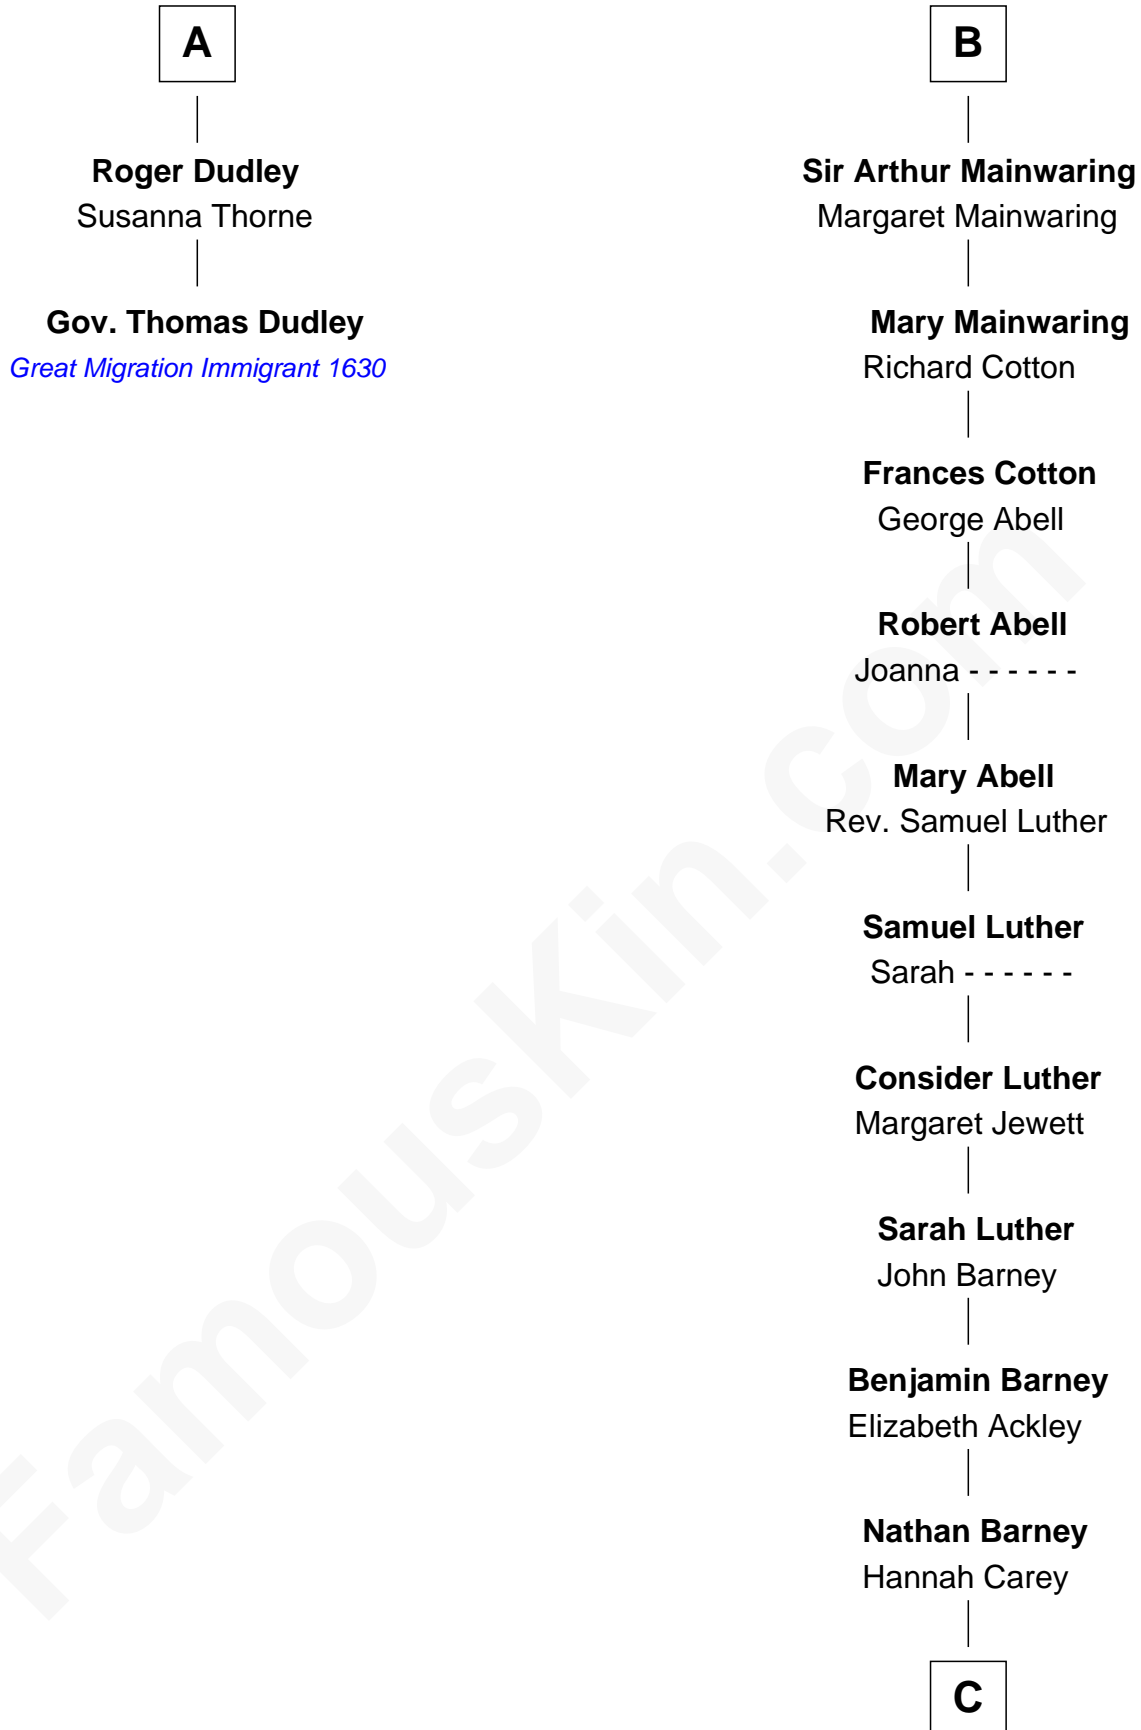

FamousKin.com

Relationship Chart of

Gov. Thomas Dudley

(1576 - 1653) Great Migration Immigrant 1630

8th cousin 12 times removed of

Elizabeth Montgomery
TV Actress - "Bewitched"

C

Nathan Barney

Mary A. Deverell

Mary Weed Barney

Henry Montgomery

Henry Montgomery

Elizabeth Bryan Allen

Elizabeth Montgomery

TV Actress - "Bewitched"