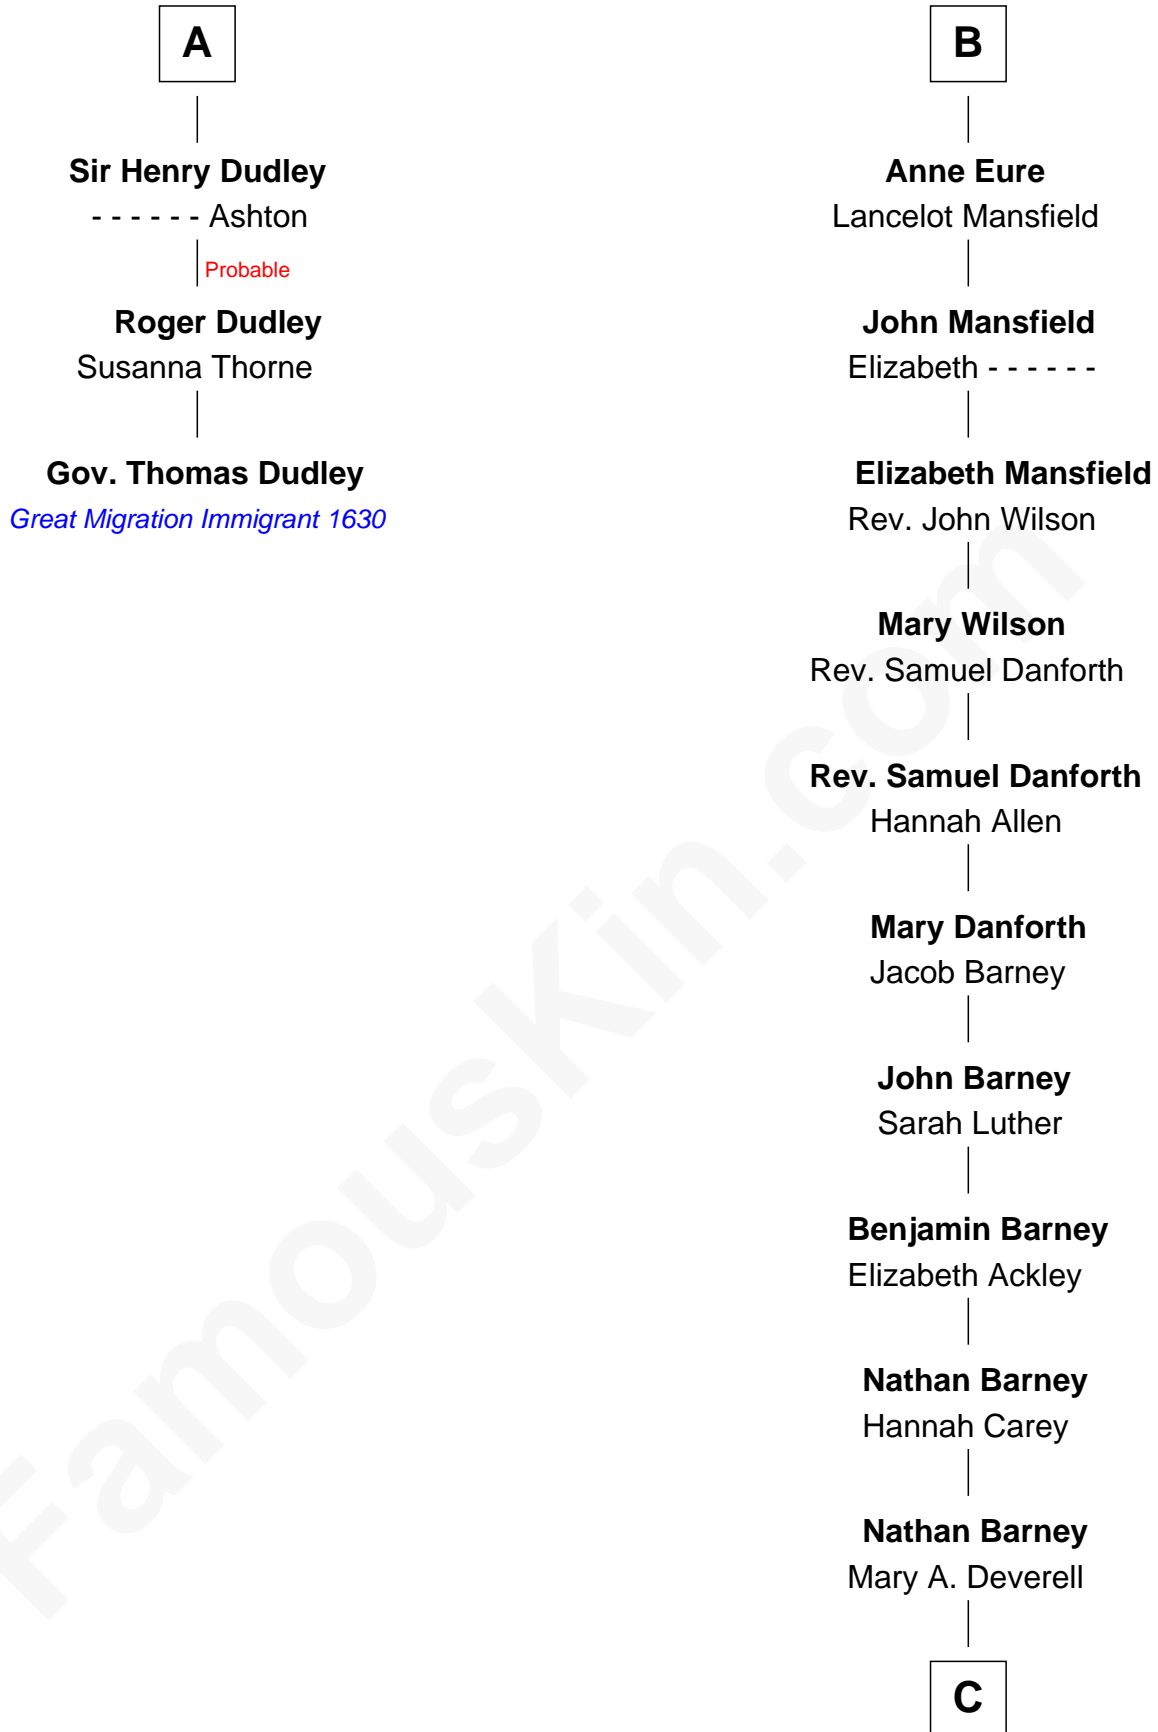

### Gov. Thomas Dudley

(1576 - 1653) Great Migration Immigrant 1630

9th cousin 10 times removed of

**Elizabeth Montgomery**  
TV Actress - "Bewitched"

**Edmund Fitzalan**  
Alice de Warenne

**Richard Fitzalan**  
Eleanor Plantagenet

**Aline Fitzalan**  
Sir Roger le Strange

**Alice Fitzalan**  
Sir Thomas de Holand

**Lucy le Strange**  
Sir William Willoughby

**Eleanor Holand**  
Edward Cherleton

**Margery Willoughby**  
Sir William FitzHugh

**Joyce Cherleton**  
Sir John Tiptoft

**Maud FitzHugh**  
Sir William Bowes

**Joyce Tiptoft**  
Sir Edmund Sutton

**Sir Ralph Bowes**  
Margery Conyers

**Sir Edward Sutton**  
Cecily Willoughby

**Sir Ralph Bowes**  
Elizabeth Clifford

**Sir John Sutton**  
Cecily Grey

**Margery Bowes**  
Sir Ralph Eure

**A**

**B**

**C**

—  
**Mary Weed Barney**  
Henry Montgomery

—  
**Henry Montgomery**  
Elizabeth Bryan Allen

—  
**Elizabeth Montgomery**  
*TV Actress - "Bewitched"*