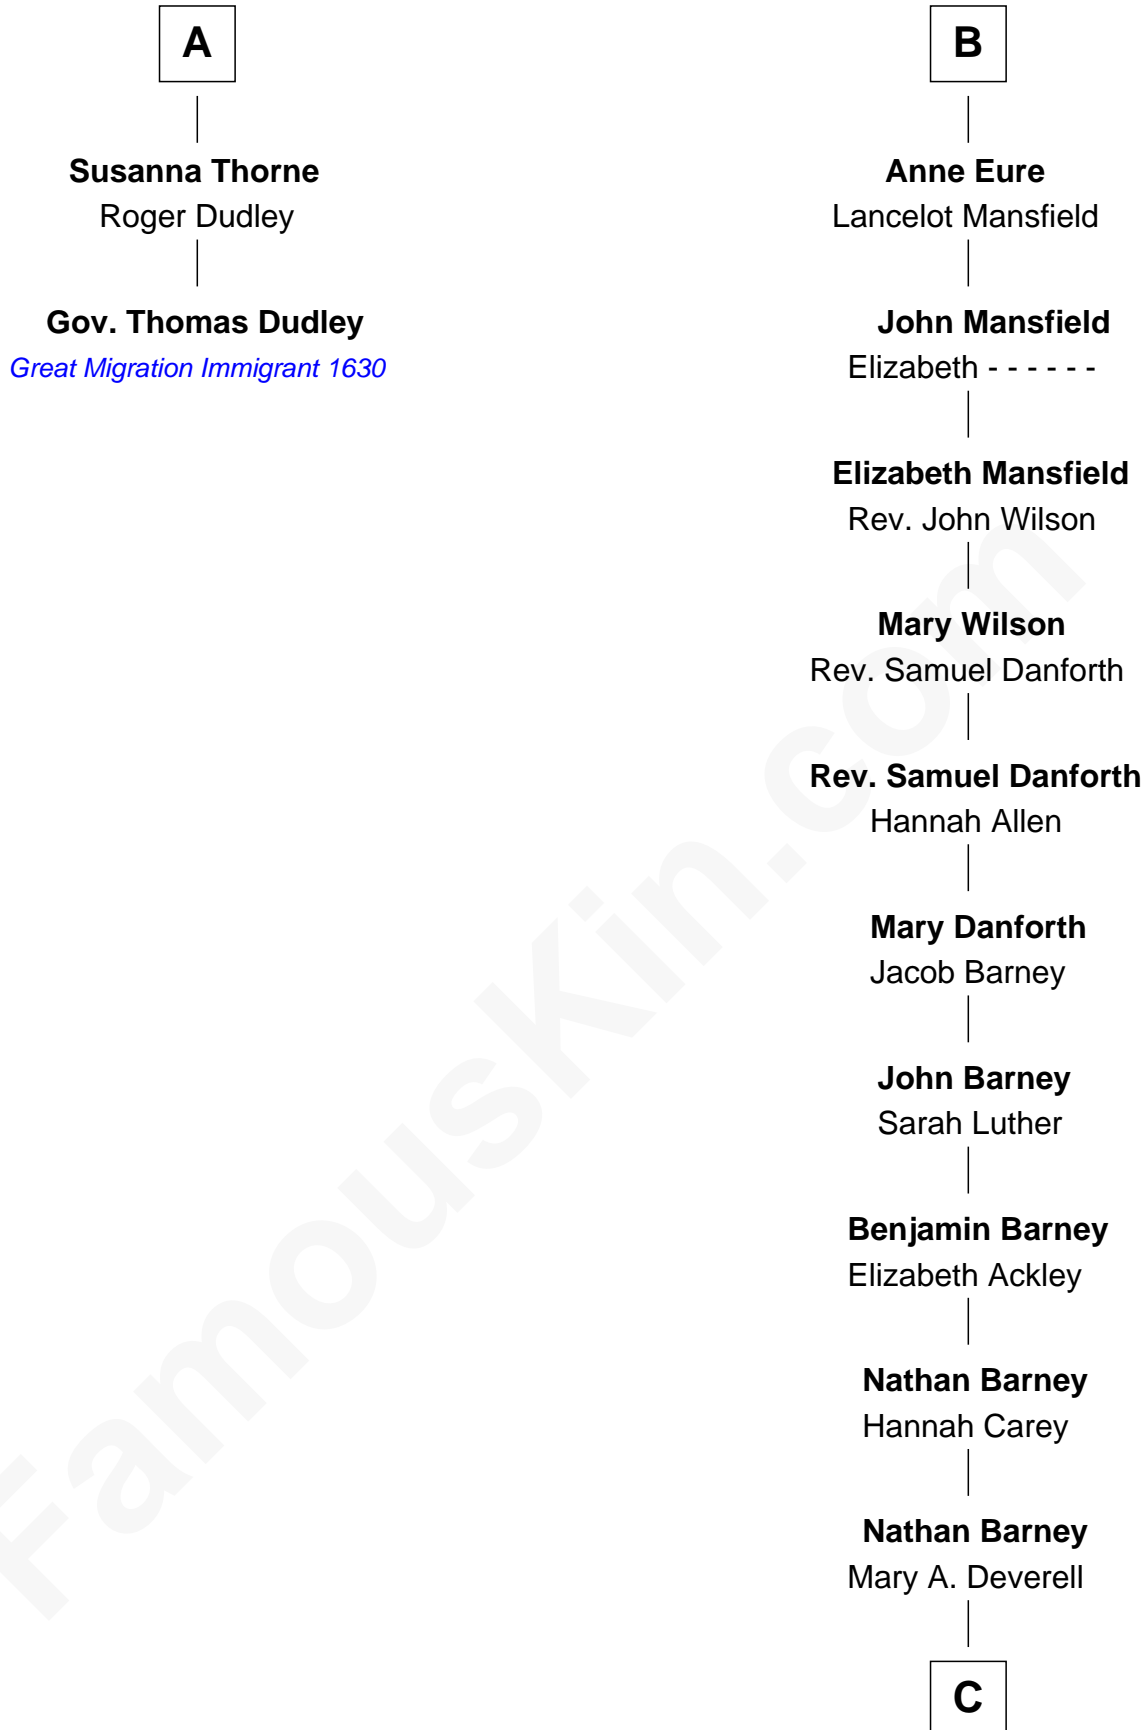

FamousKin.com

Relationship Chart of

Gov. Thomas Dudley

(1576 - 1653) Great Migration Immigrant 1630

8th cousin 11 times removed of

Elizabeth Montgomery
TV Actress - "Bewitched"

Sir John Grey
Avice Marmion

Maud Grey
Sir Thomas Harcourt

Sir Thomas Harcourt
Jane Fraunceys

Sir Richard Harcourt
Edith St. Clair

Alice Harcourt
William Bessiles

Elizabeth Bessiles
Richard Fettiplace

Anne Fettiplace
Edward Purefoy

Mary Purefoy
Thomas Thorne

A

Sir Robert Grey
Lora de St. Quintin

Elizabeth Grey
Henry FitzHugh

Sir William FitzHugh
Margery Willoughby

Maud FitzHugh
Sir William Bowes

Sir Ralph Bowes
Margery Conyers

Sir Ralph Bowes
Elizabeth Clifford

Margery Bowes
Sir Ralph Eure

B

C

—
Mary Weed Barney
Henry Montgomery

—
Henry Montgomery
Elizabeth Bryan Allen

—
Elizabeth Montgomery
TV Actress - "Bewitched"

FamousKin.com