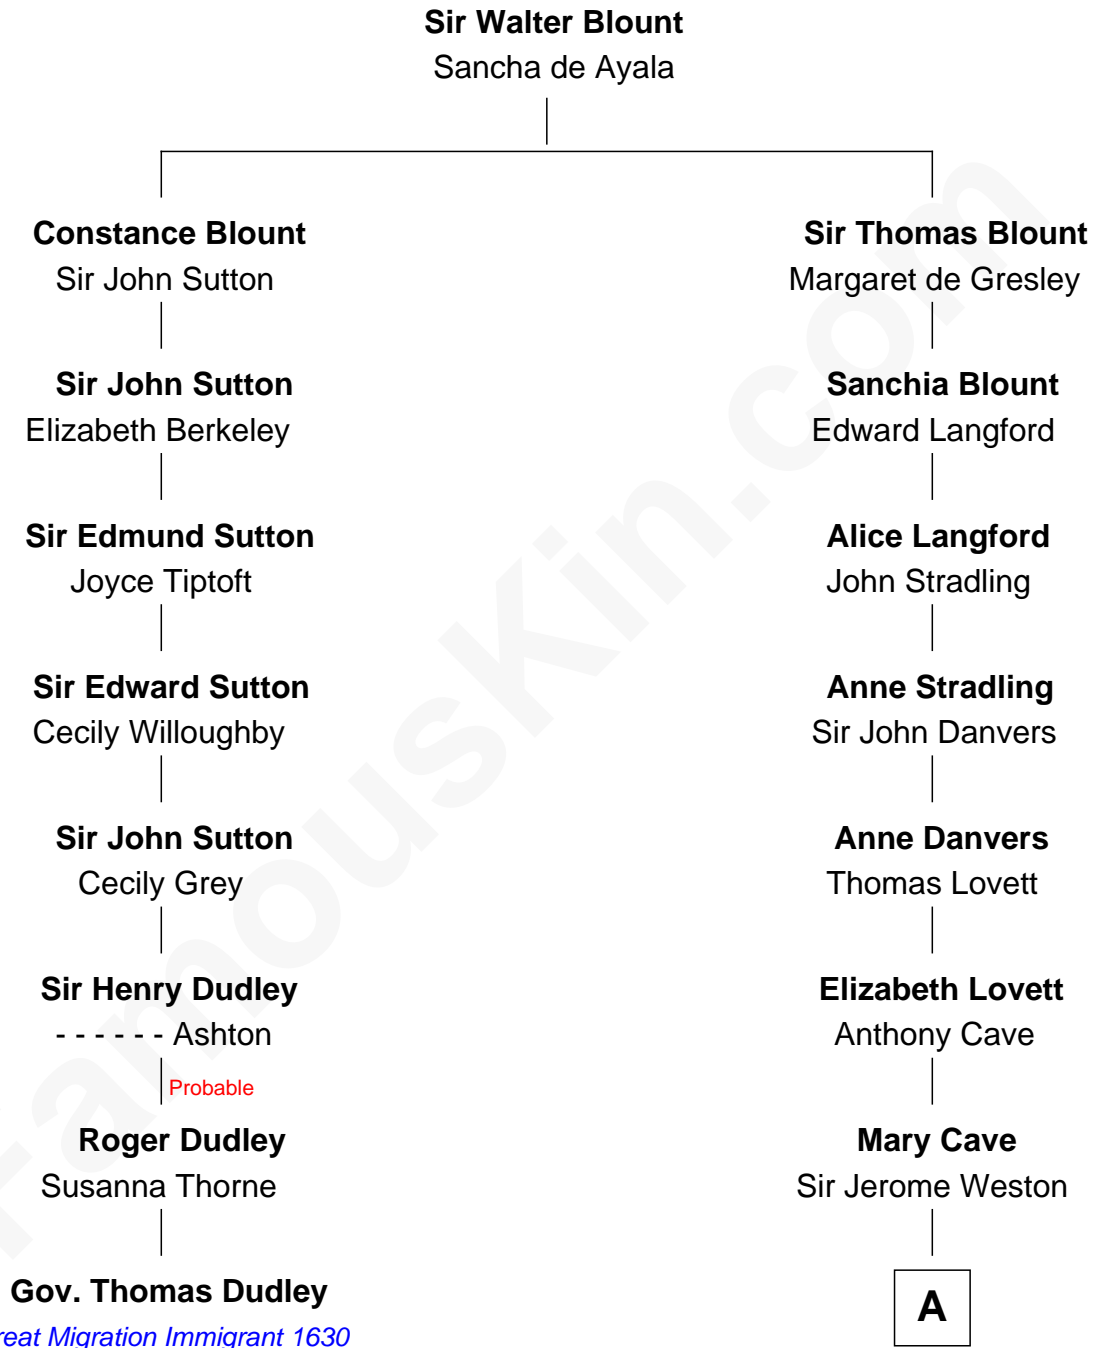

FamousKin.com

Relationship Chart of

Gov. Thomas Dudley

(1576 - 1653) Great Migration Immigrant 1630

7th cousin 8 times removed of

Susan B. Anthony

Women's Rights Advocate