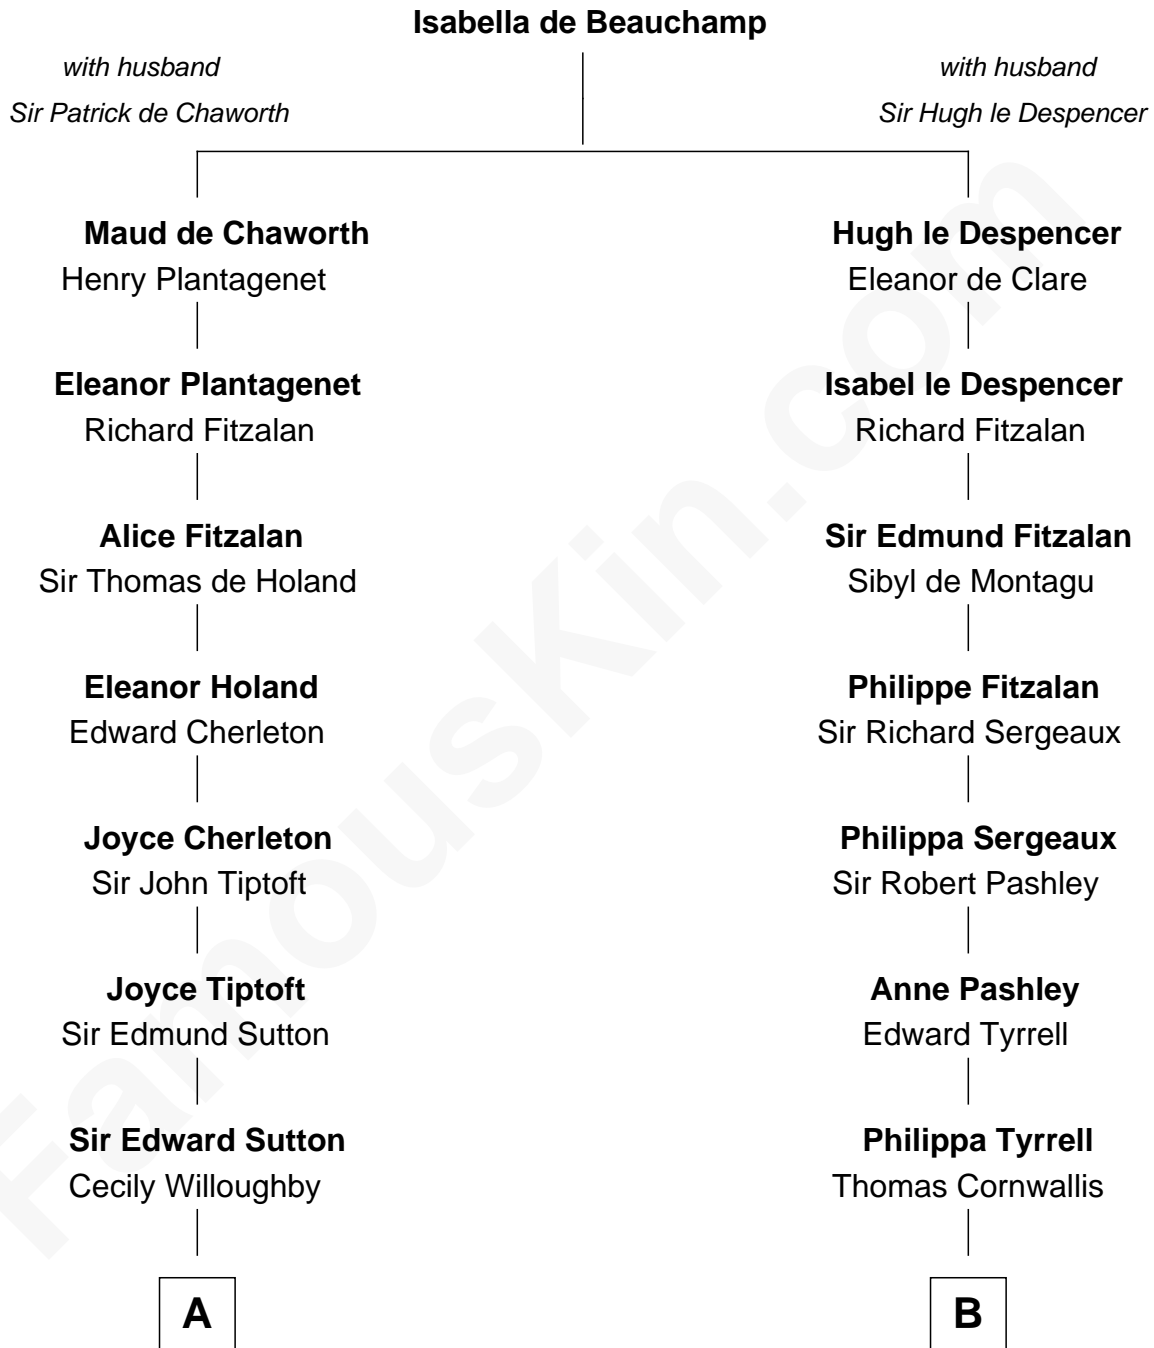

FamousKin.com Relationship Chart of Gov. Thomas Dudley

(1576 - 1653) Great Migration Immigrant 1630

10th cousin 9 times removed of

Susan B. Anthony

Women's Rights Advocate

C

Humphrey Anthony

Hannah Lapham

Daniel Anthony

Lucy Read

Susan B. Anthony

Women's Rights Advocate

FamousKin.com