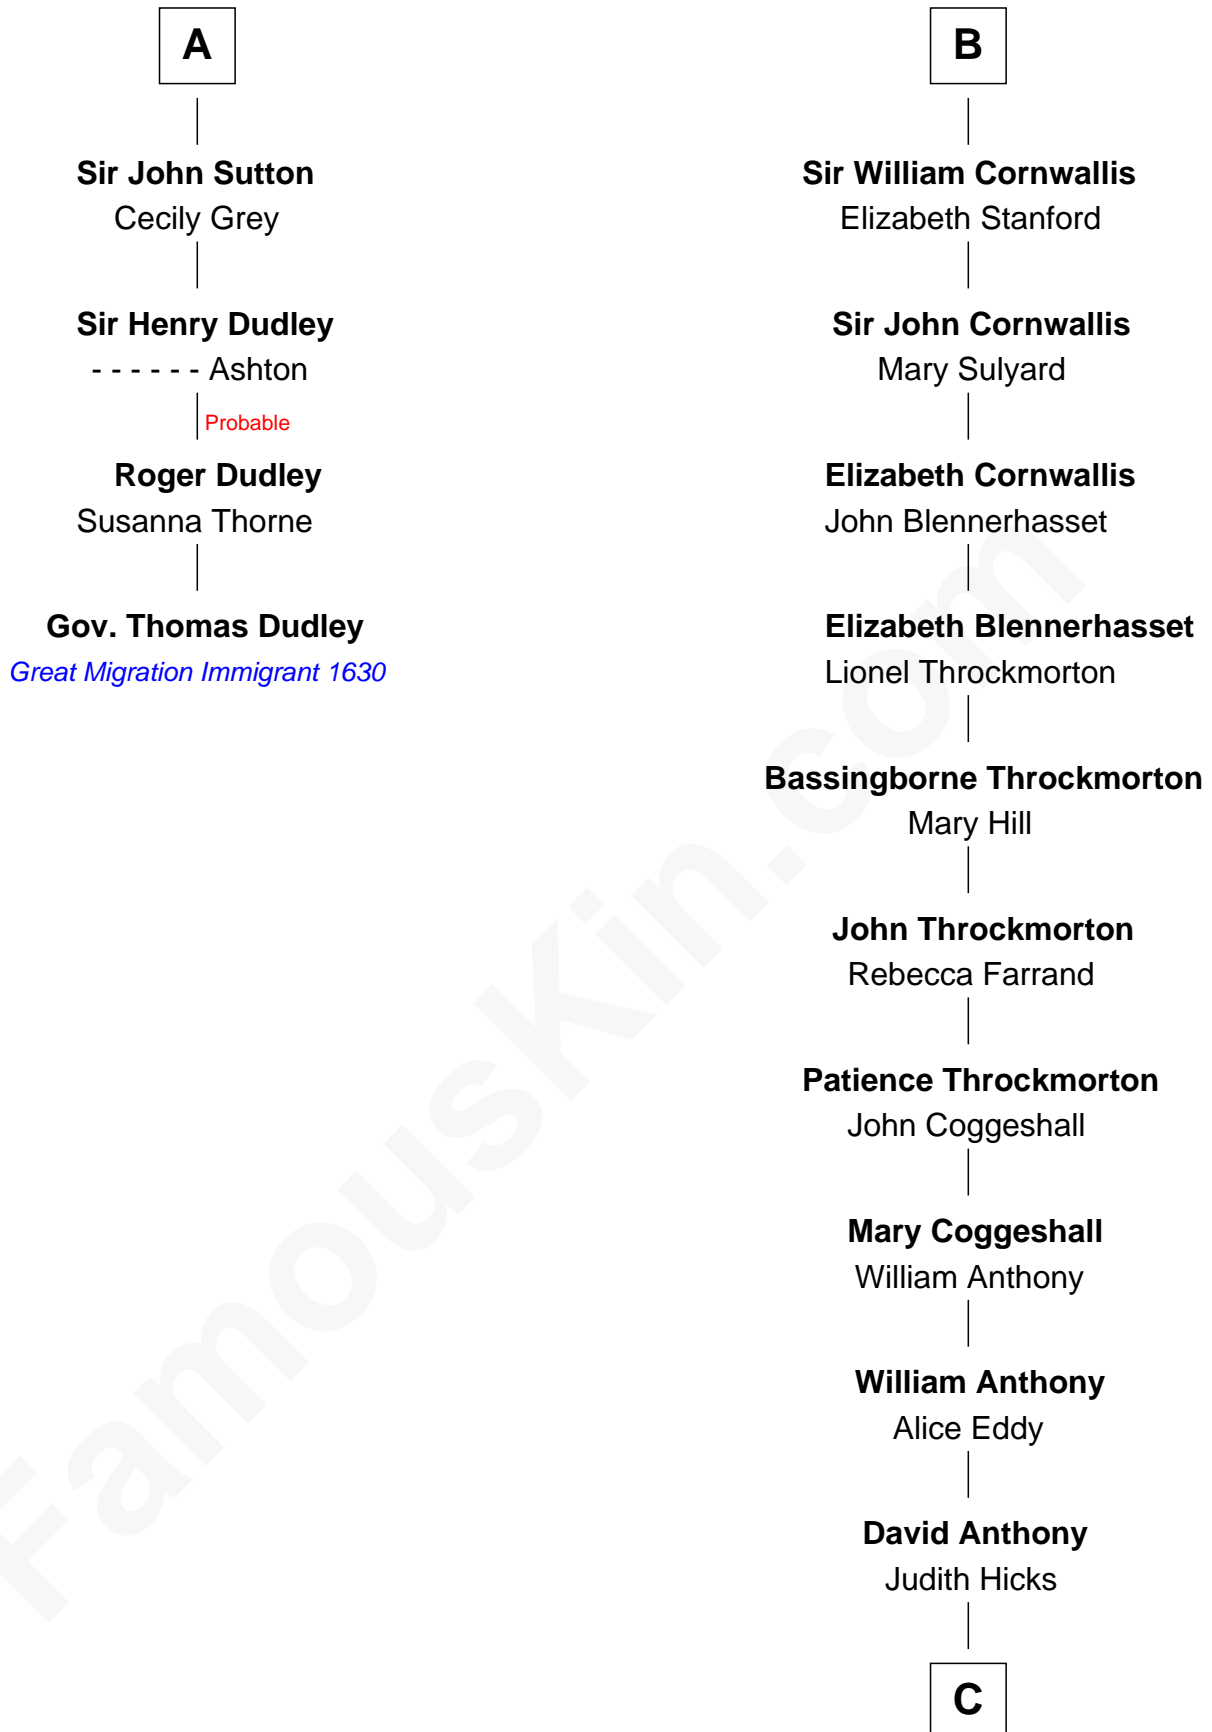

FamousKin.com Relationship Chart of Gov. Thomas Dudley

(1576 - 1653) Great Migration Immigrant 1630

10th cousin 9 times removed of

Susan B. Anthony

Women's Rights Advocate

C

Humphrey Anthony

Hannah Lapham

Daniel Anthony

Lucy Read

Susan B. Anthony

Women's Rights Advocate

FamousKin.com