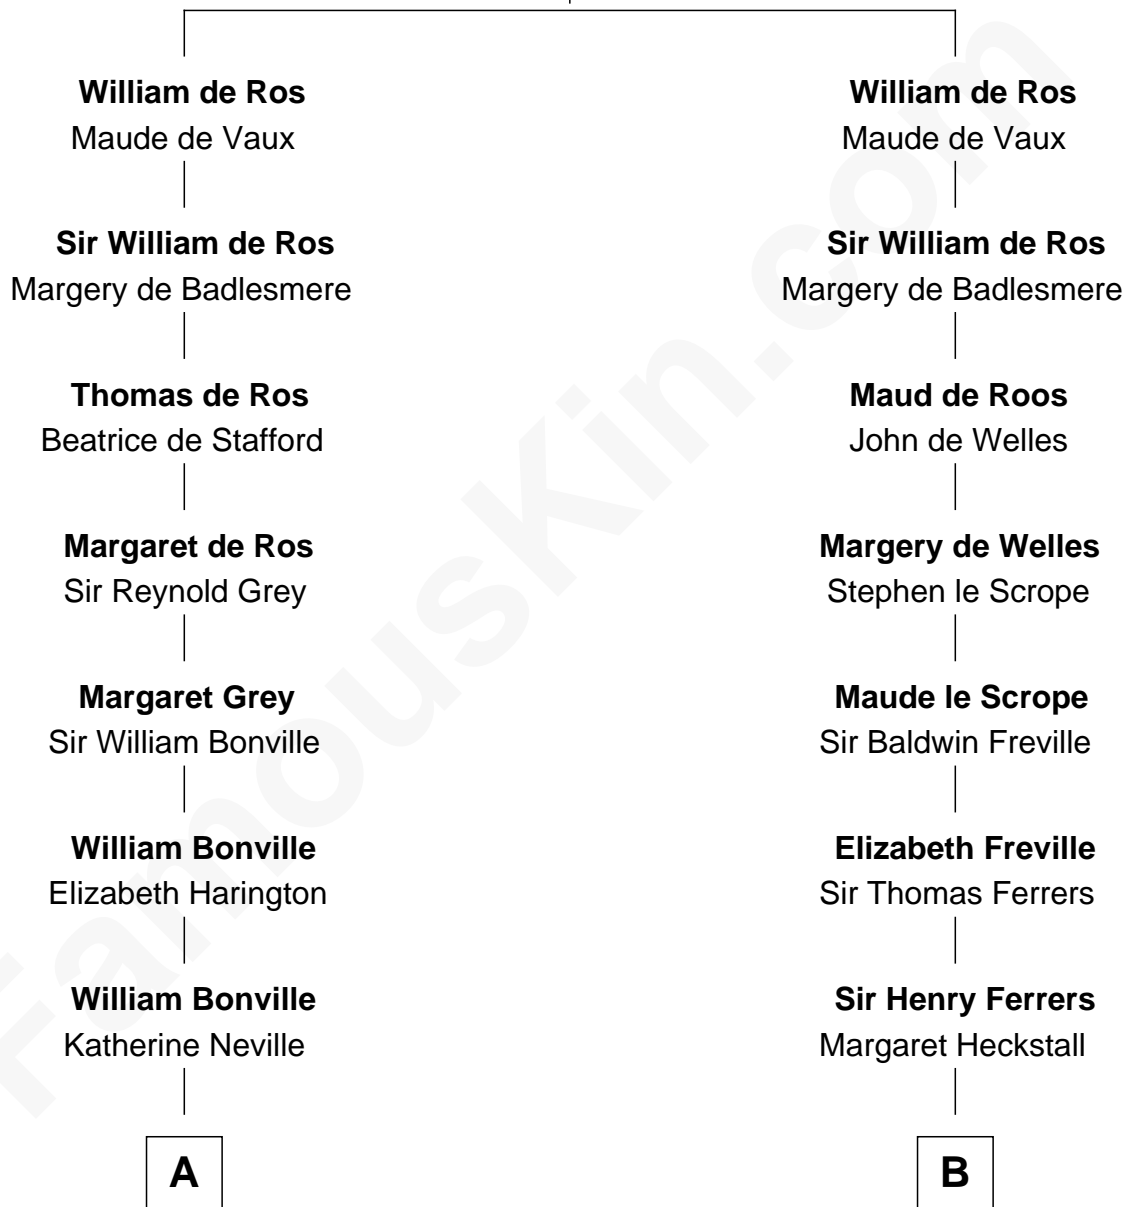

## Relationship Chart of

### Gov. Thomas Dudley

(1576 - 1653) Great Migration Immigrant 1630

11th cousin 7 times removed of

### Susan B. Anthony

Women's Rights Advocate

**Sir Robert de Ros**

Isabel de Aubeney

**C**

|  
**Daniel Anthony**

Lucy Read

|  
**Susan B. Anthony**