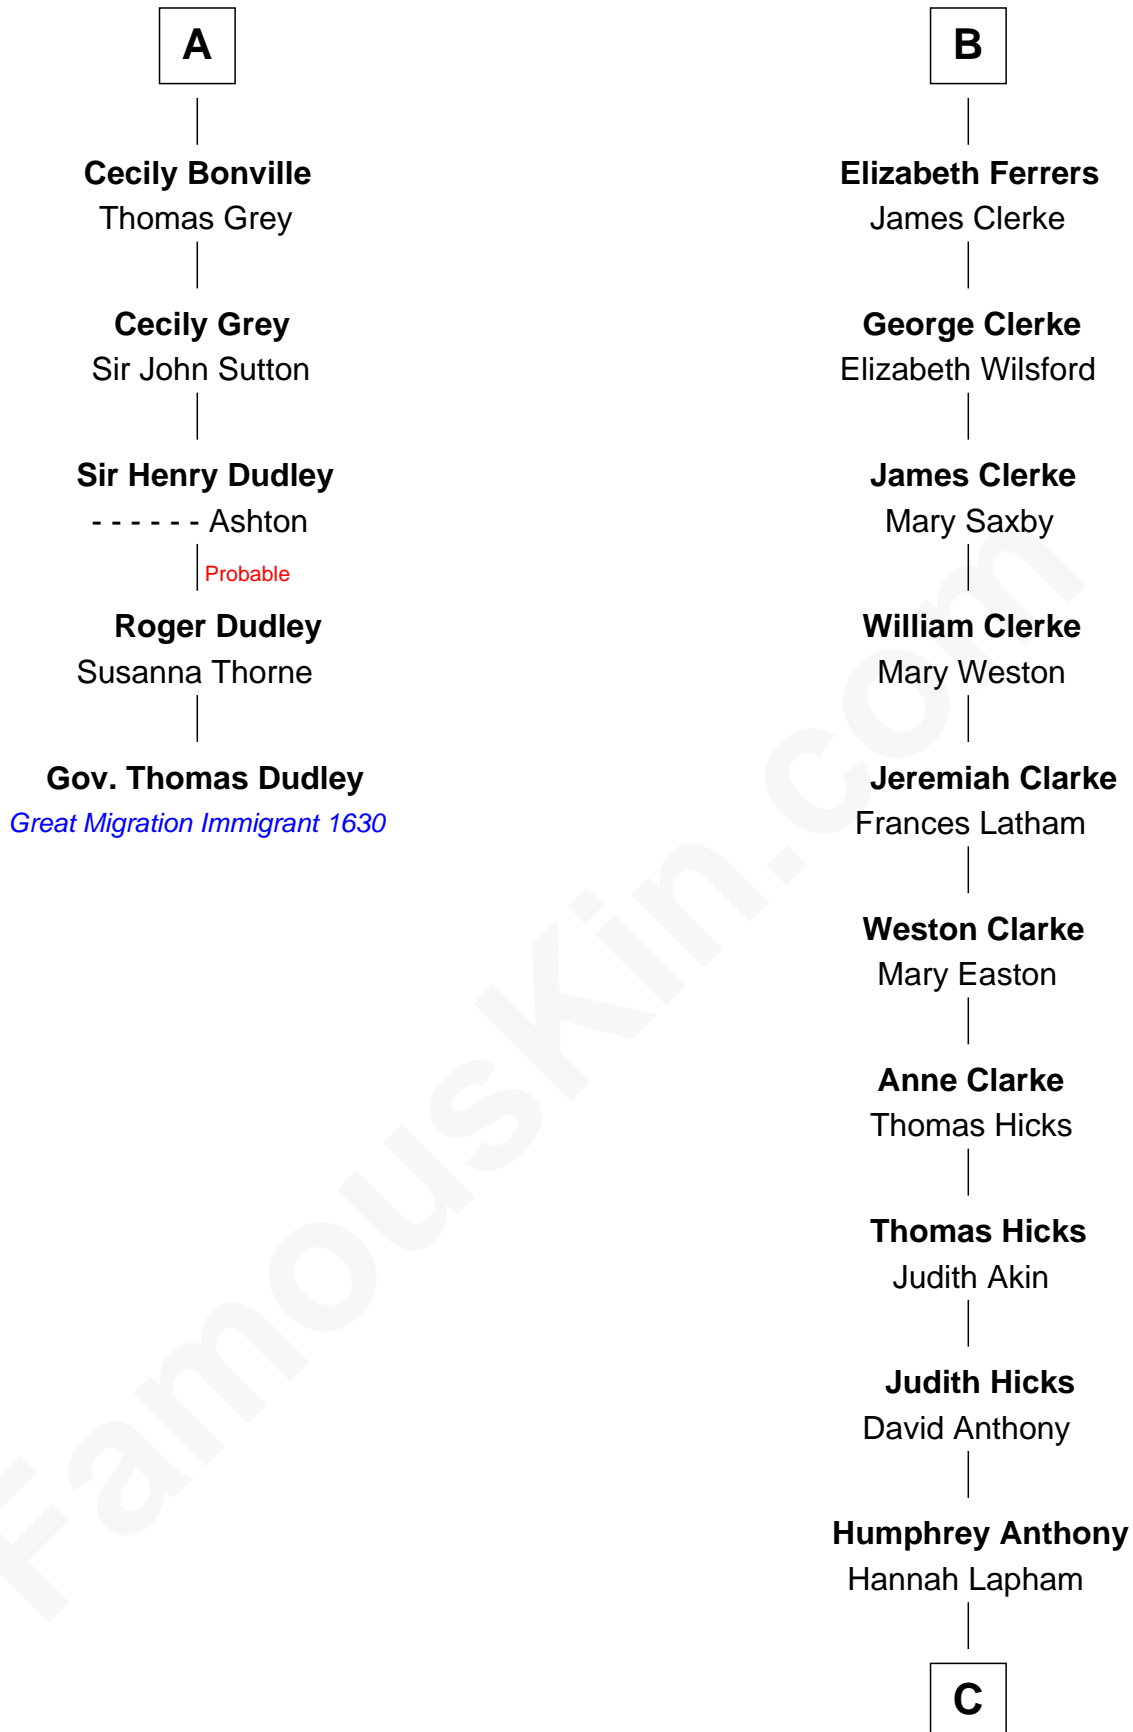

## Relationship Chart of

### Gov. Thomas Dudley

(1576 - 1653) Great Migration Immigrant 1630

11th cousin 7 times removed of

### Susan B. Anthony

Women's Rights Advocate

**Sir Robert de Ros**

Isabel de Aubeney

**C**

|  
**Daniel Anthony**

Lucy Read

|  
**Susan B. Anthony**

*Women's Rights Advocate*

FamousKin.com