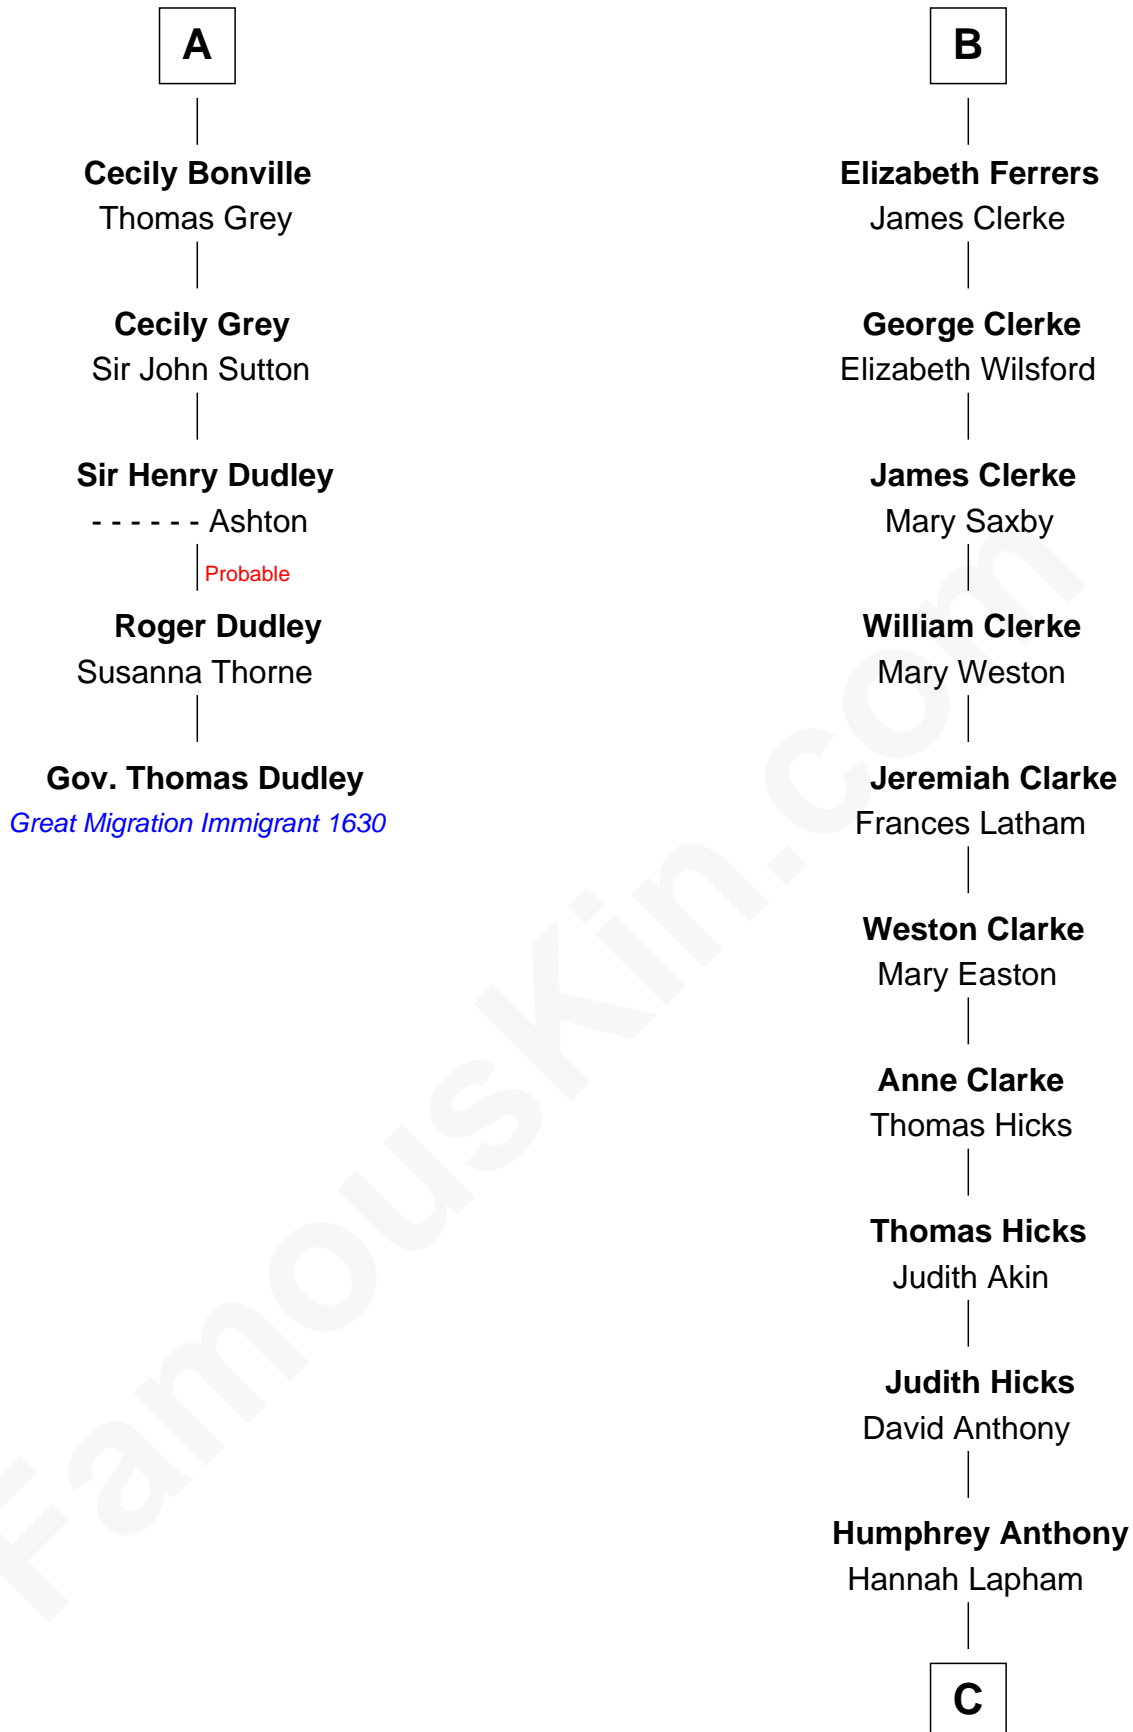

FamousKin.com

Relationship Chart of

Gov. Thomas Dudley

(1576 - 1653) Great Migration Immigrant 1630

11th cousin 7 times removed of

Susan B. Anthony

Women's Rights Advocate

Sir Gilbert de Clare

Sir Reynold Grey

Margaret Grey

Sir William Bonville

William Bonville

Elizabeth Harington

William Bonville

Katherine Neville

A

Sir William Ferrers

Philippa Clifford

Sir Thomas Ferrers

Elizabeth Freville

Sir Henry Ferrers

Margaret Heckstall

B

C

|
Daniel Anthony

Lucy Read

|
Susan B. Anthony

Women's Rights Advocate

FamousKin.com