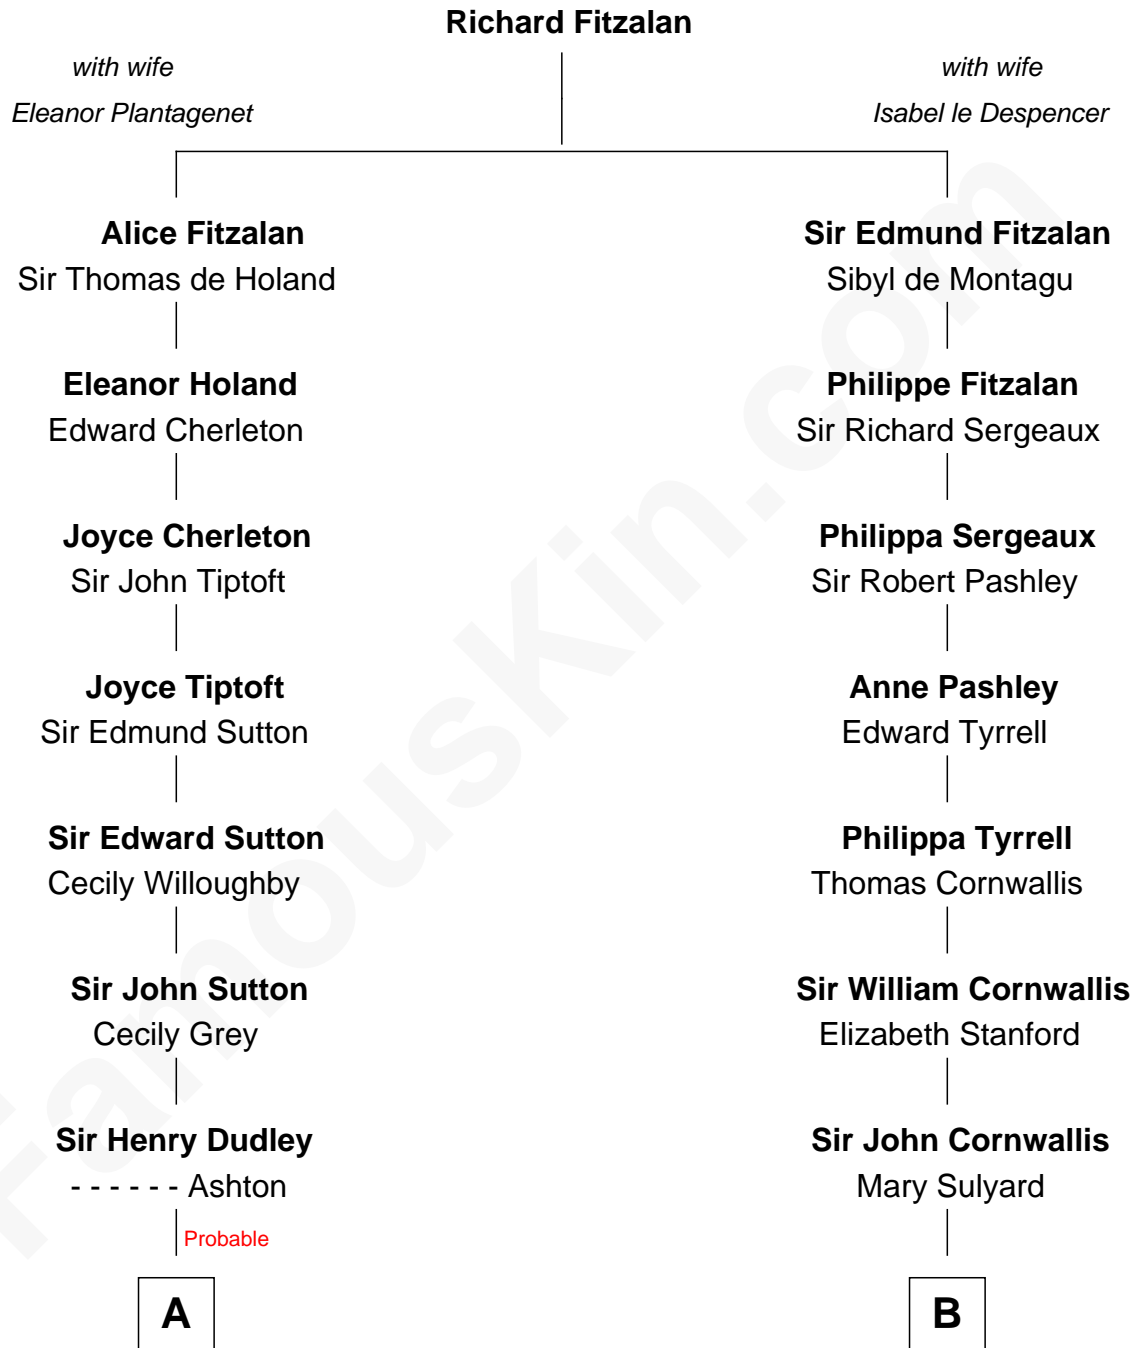

## Relationship Chart of

### Gov. Thomas Dudley

(1576 - 1653) Great Migration Immigrant 1630

8th cousin 9 times removed of

### Susan B. Anthony

Women's Rights Advocate

**A**

**Roger Dudley**  
Susanna Thorne

**Gov. Thomas Dudley**  
*Great Migration Immigrant 1630*

**B**

**Elizabeth Cornwallis**  
John Blennerhasset

**Elizabeth Blennerhasset**  
Lionel Throckmorton