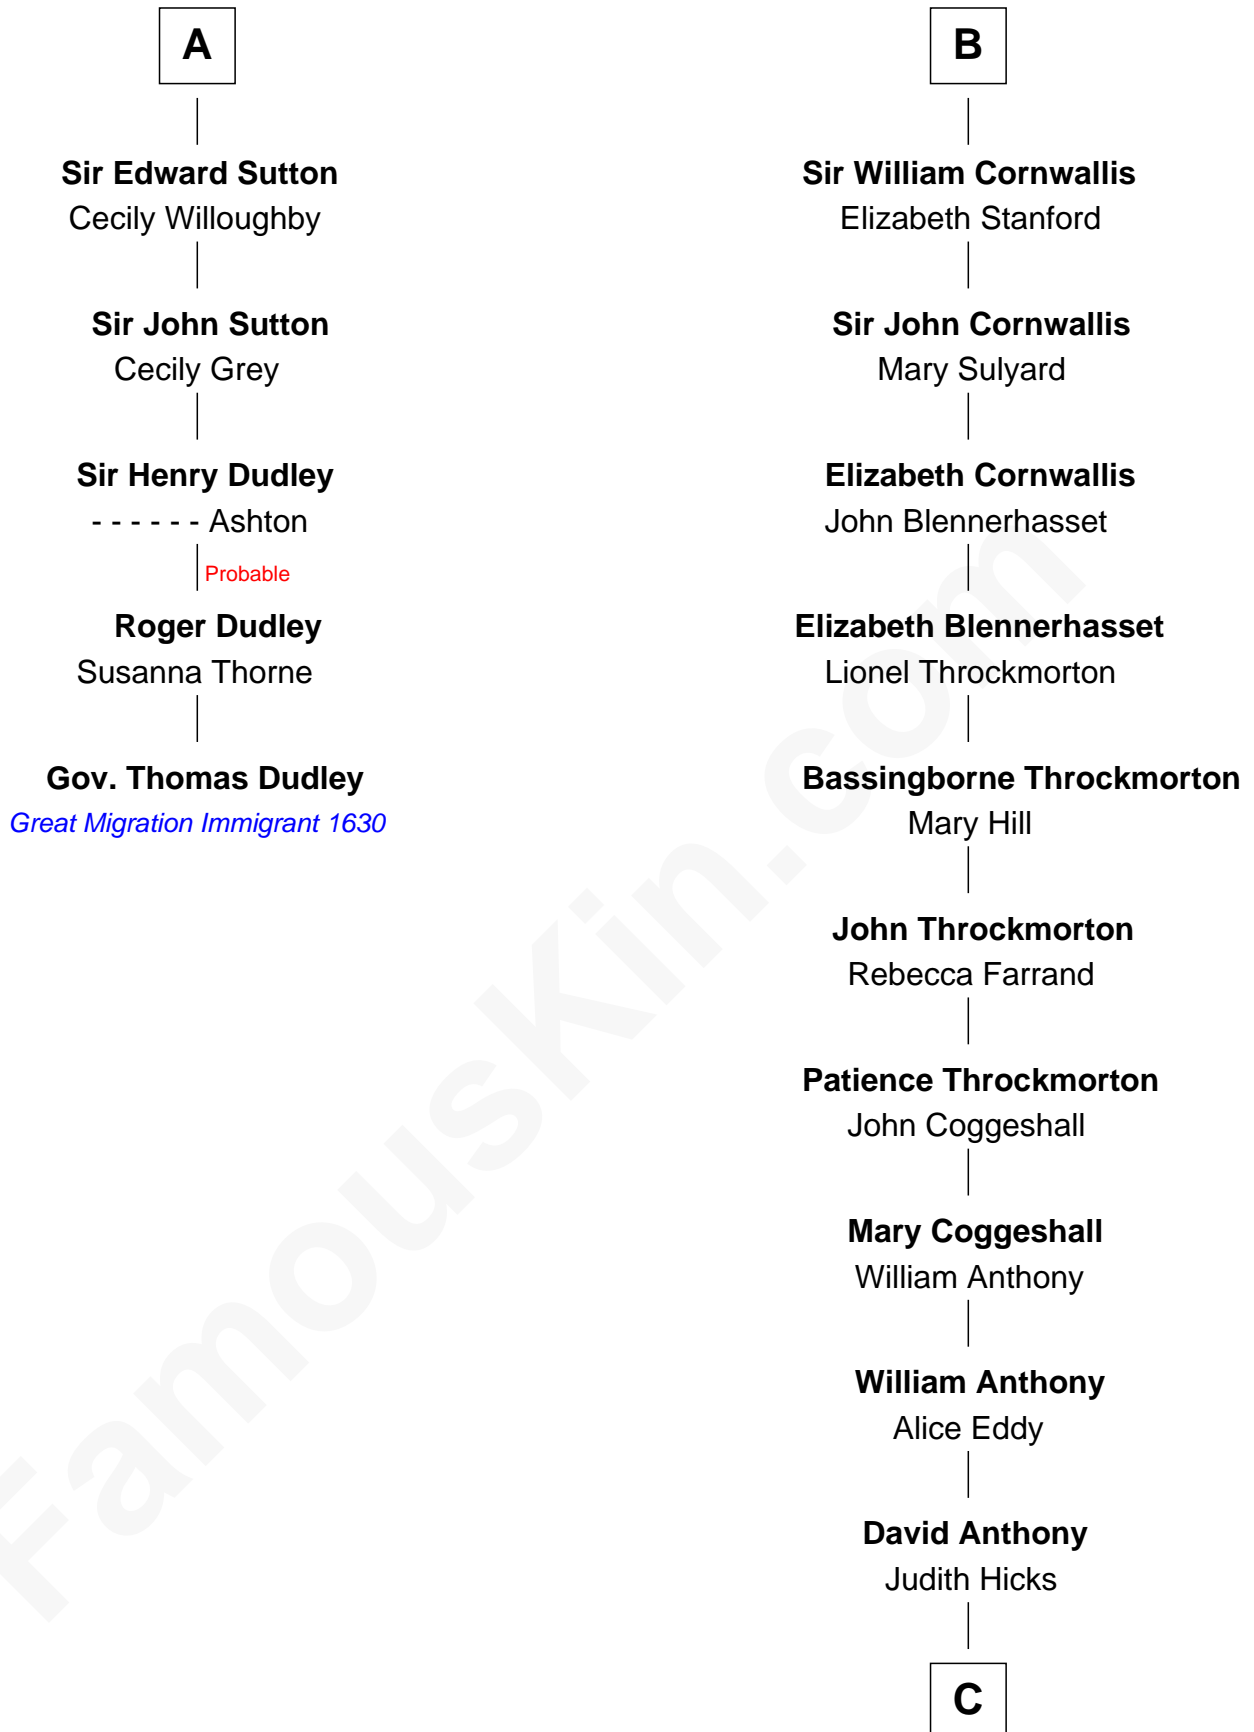

FamousKin.com

Relationship Chart of

Gov. Thomas Dudley

(1576 - 1653) Great Migration Immigrant 1630

11th cousin 8 times removed of

Susan B. Anthony

Women's Rights Advocate

Sir Hugh le Despencer

Hugh le Despencer

Eleanor de Clare

Isabel le Despencer

Richard Fitzalan

Sir Edmund Fitzalan

Sibyl de Montagu

Philippe Fitzalan

Sir Richard Sergeaux

Philippa Sergeaux

Sir Robert Pashley

Anne Pashley

Edward Tyrrell

Philippa Tyrrell

Thomas Cornwallis

B

C

—
Humphrey Anthony

Hannah Lapham

—
Daniel Anthony

Lucy Read

—
Susan B. Anthony

Women's Rights Advocate

FamousKin.com