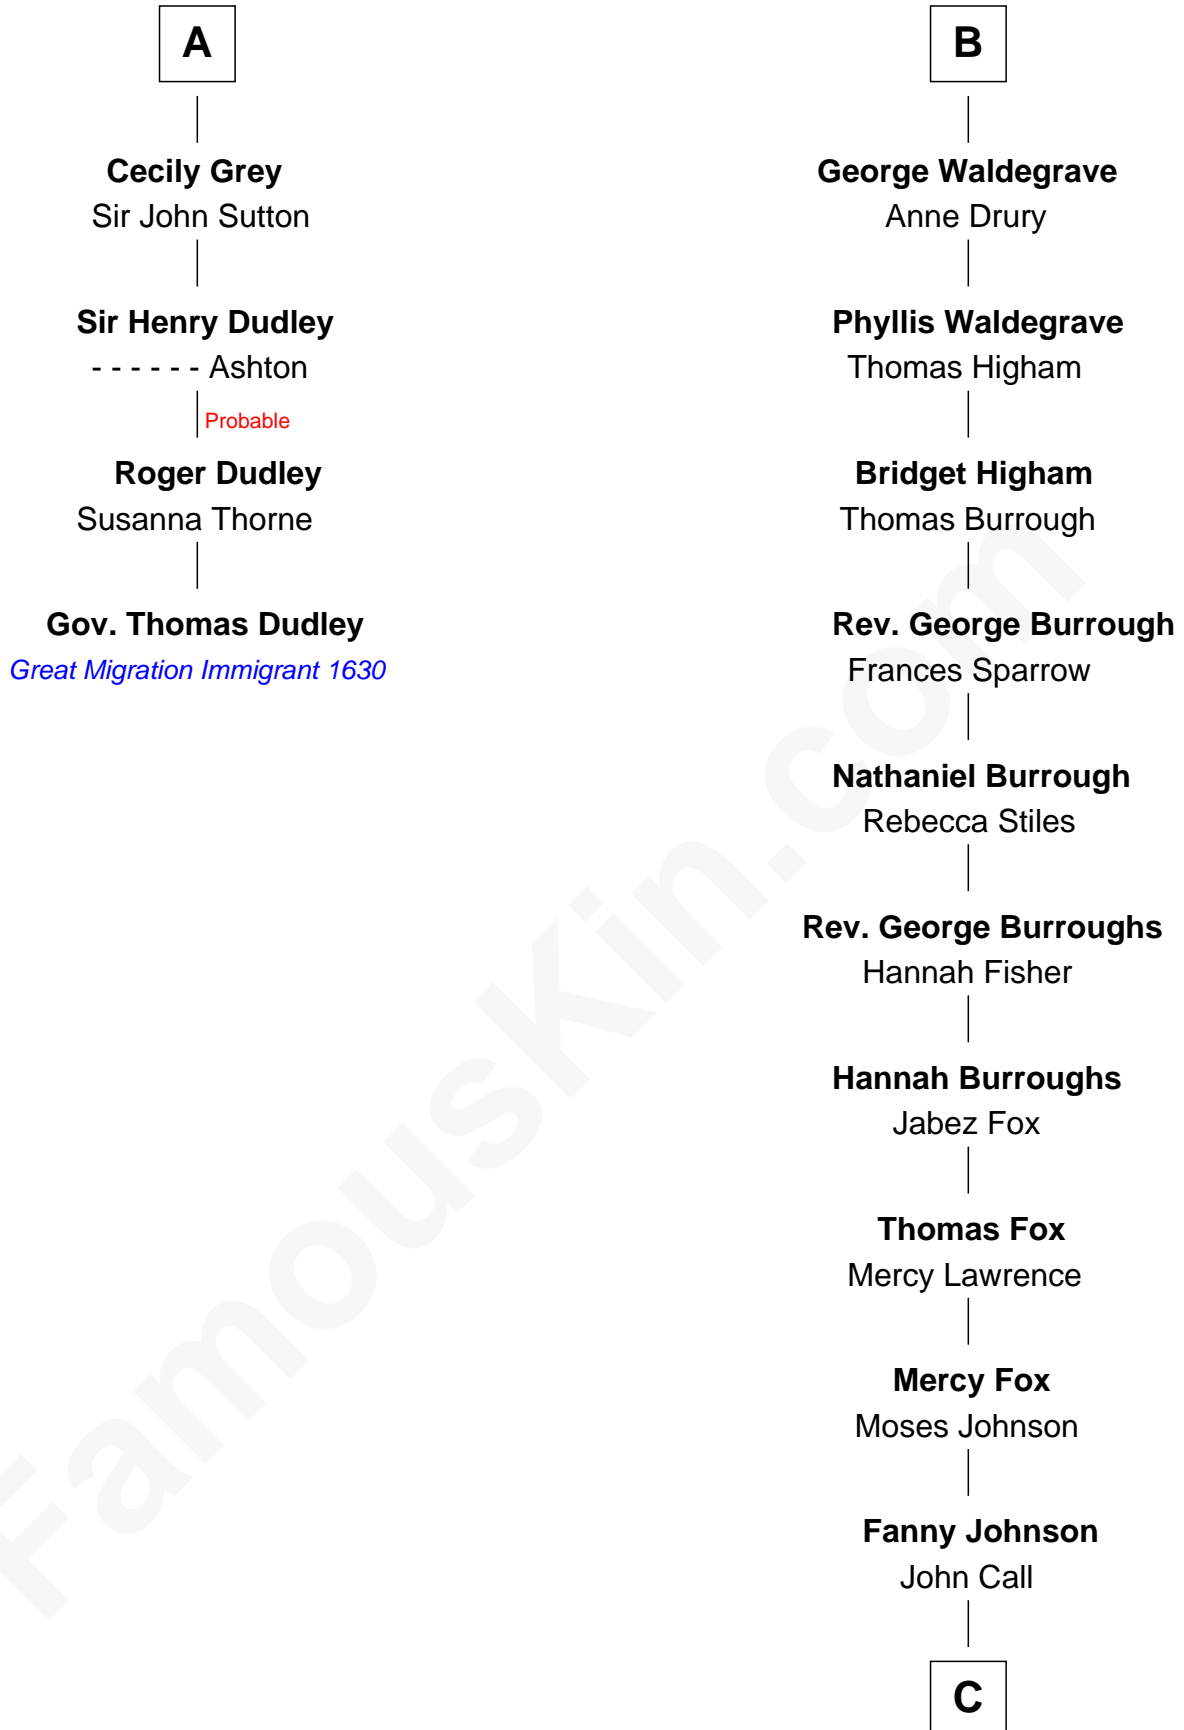

FamousKin.com

Relationship Chart of

Gov. Thomas Dudley

(1576 - 1653) Great Migration Immigrant 1630

10th cousin 10 times removed of

Walt Disney

Co-Founder of The Walt Disney Company

C

—
Eber Call

Violette Lawrence

—
Charles Call

Henrietta Gross

—
Flora Call

Elias Charles Disney

—
Walt Disney

Co-Founder of The Walt Disney Co.