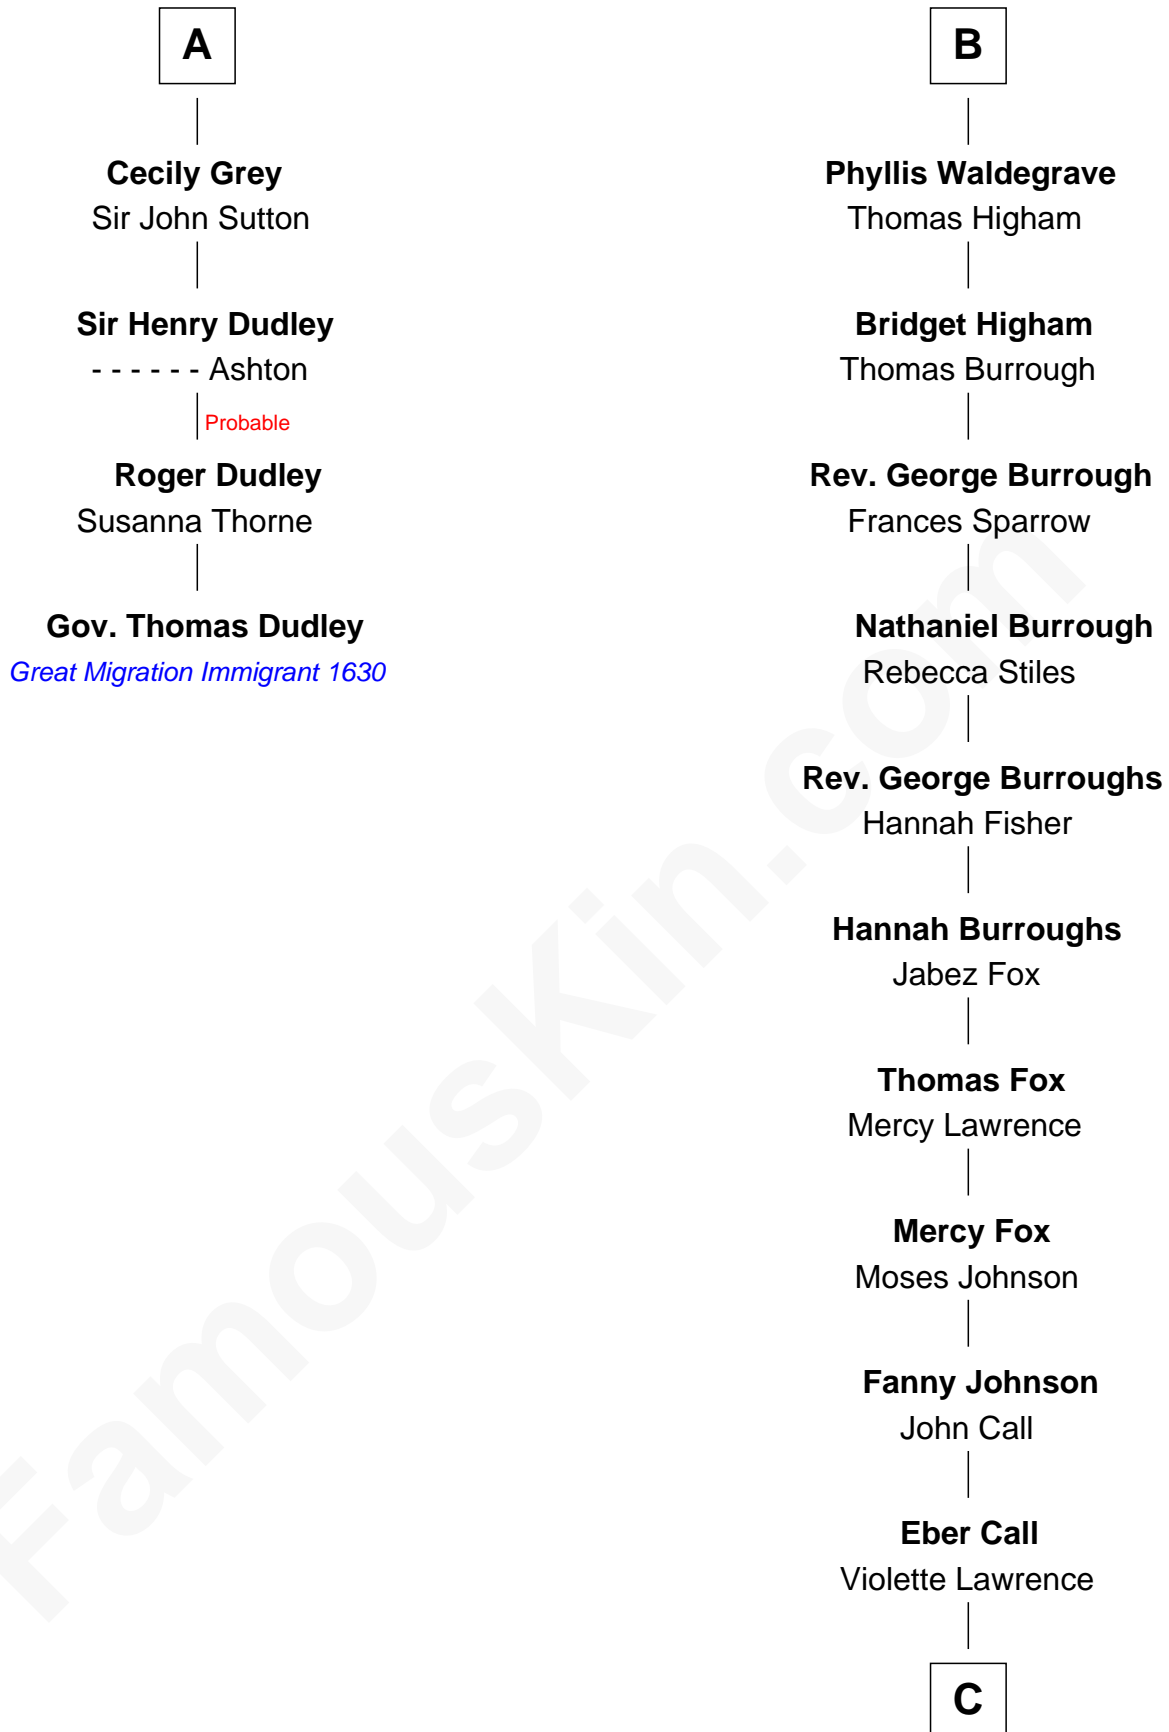

FamousKin.com
Relationship Chart of
Gov. Thomas Dudley

(1576 - 1653) Great Migration Immigrant 1630

10th cousin 9 times removed of

Walt Disney

Co-Founder of The Walt Disney Company

Bartholomew de Badlesmere

Margaret de Clare

Margery de Badlesmere

Sir William de Ros

Thomas de Ros

Beatrice de Stafford

Margaret de Ros

Sir Reynold Grey

Margaret Grey

Margaret de Badlesmere

Sir John de Tibetot

Sir Robert de Tibetot

Margaret Deincourt

Elizabeth de Tibetot

Sir Philip le Despencer

Margery Despencer

Sir Roger Wentworth

Henry Wentworth

Elizabeth Howard

Margery Wentworth

Sir William Waldegrave

George Waldegrave

Anne Drury

B

C