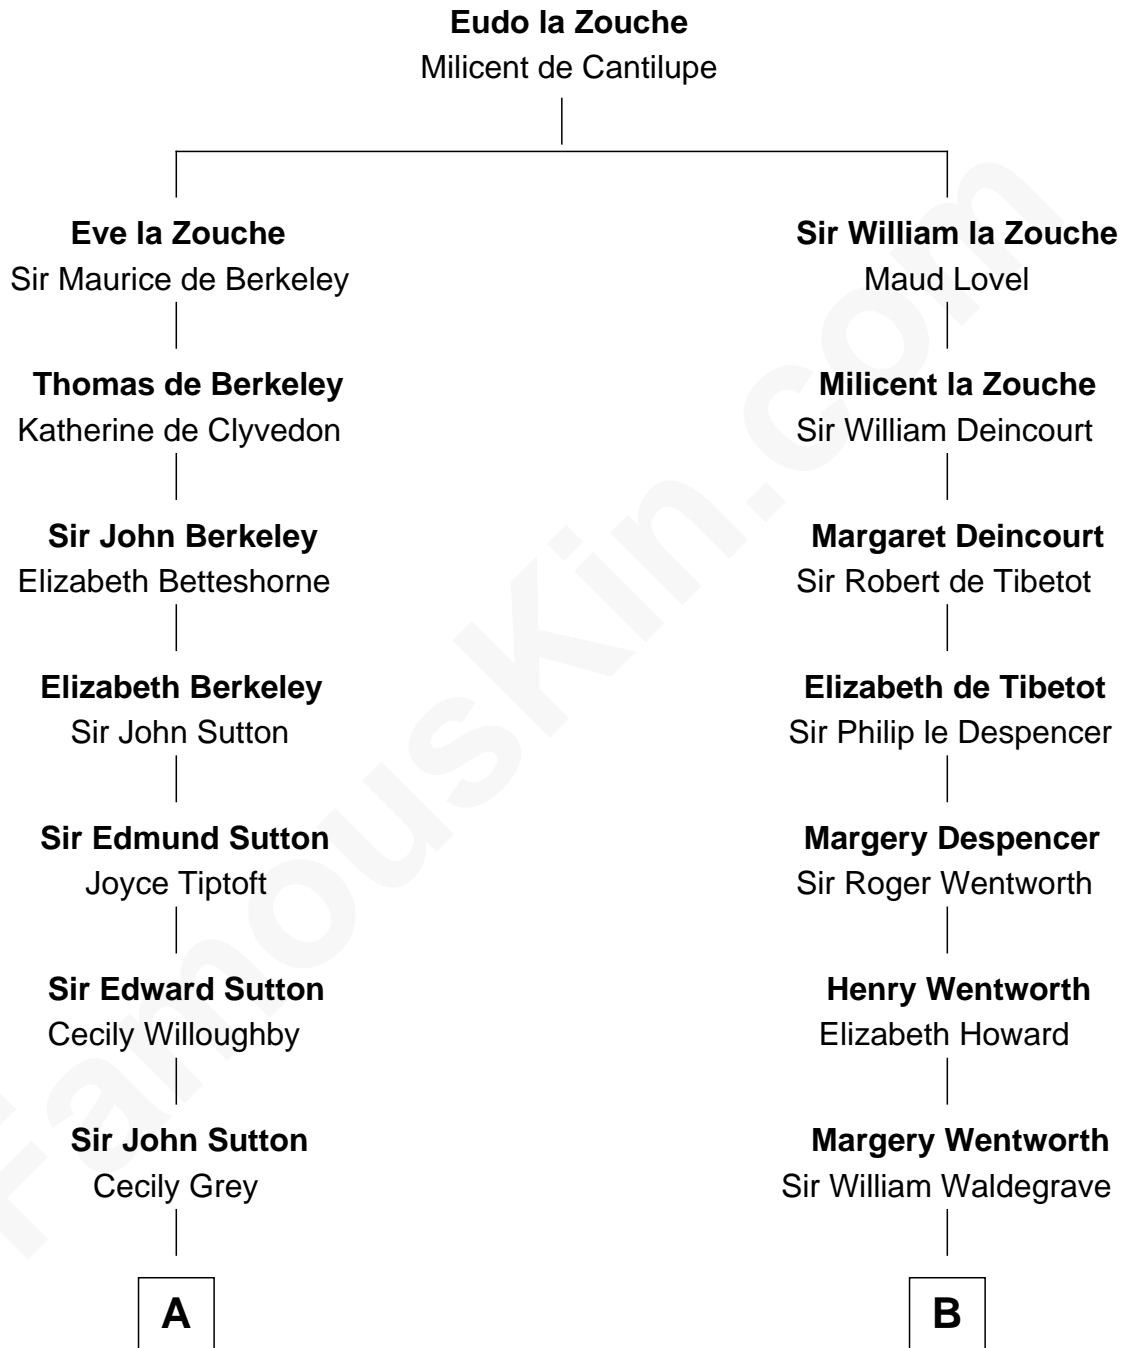

FamousKin.com
Relationship Chart of
Gov. Thomas Dudley

(1576 - 1653) *Great Migration Immigrant 1630*

9th cousin 3 times removed of

Rev. George Burroughs

Executed for Witchcraft, Salem 1692

A

Sir Henry Dudley

----- Ashton

| Probable

Roger Dudley

Susanna Thorne

Gov. Thomas Dudley

Great Migration Immigrant 1630

B

George Waldegrave