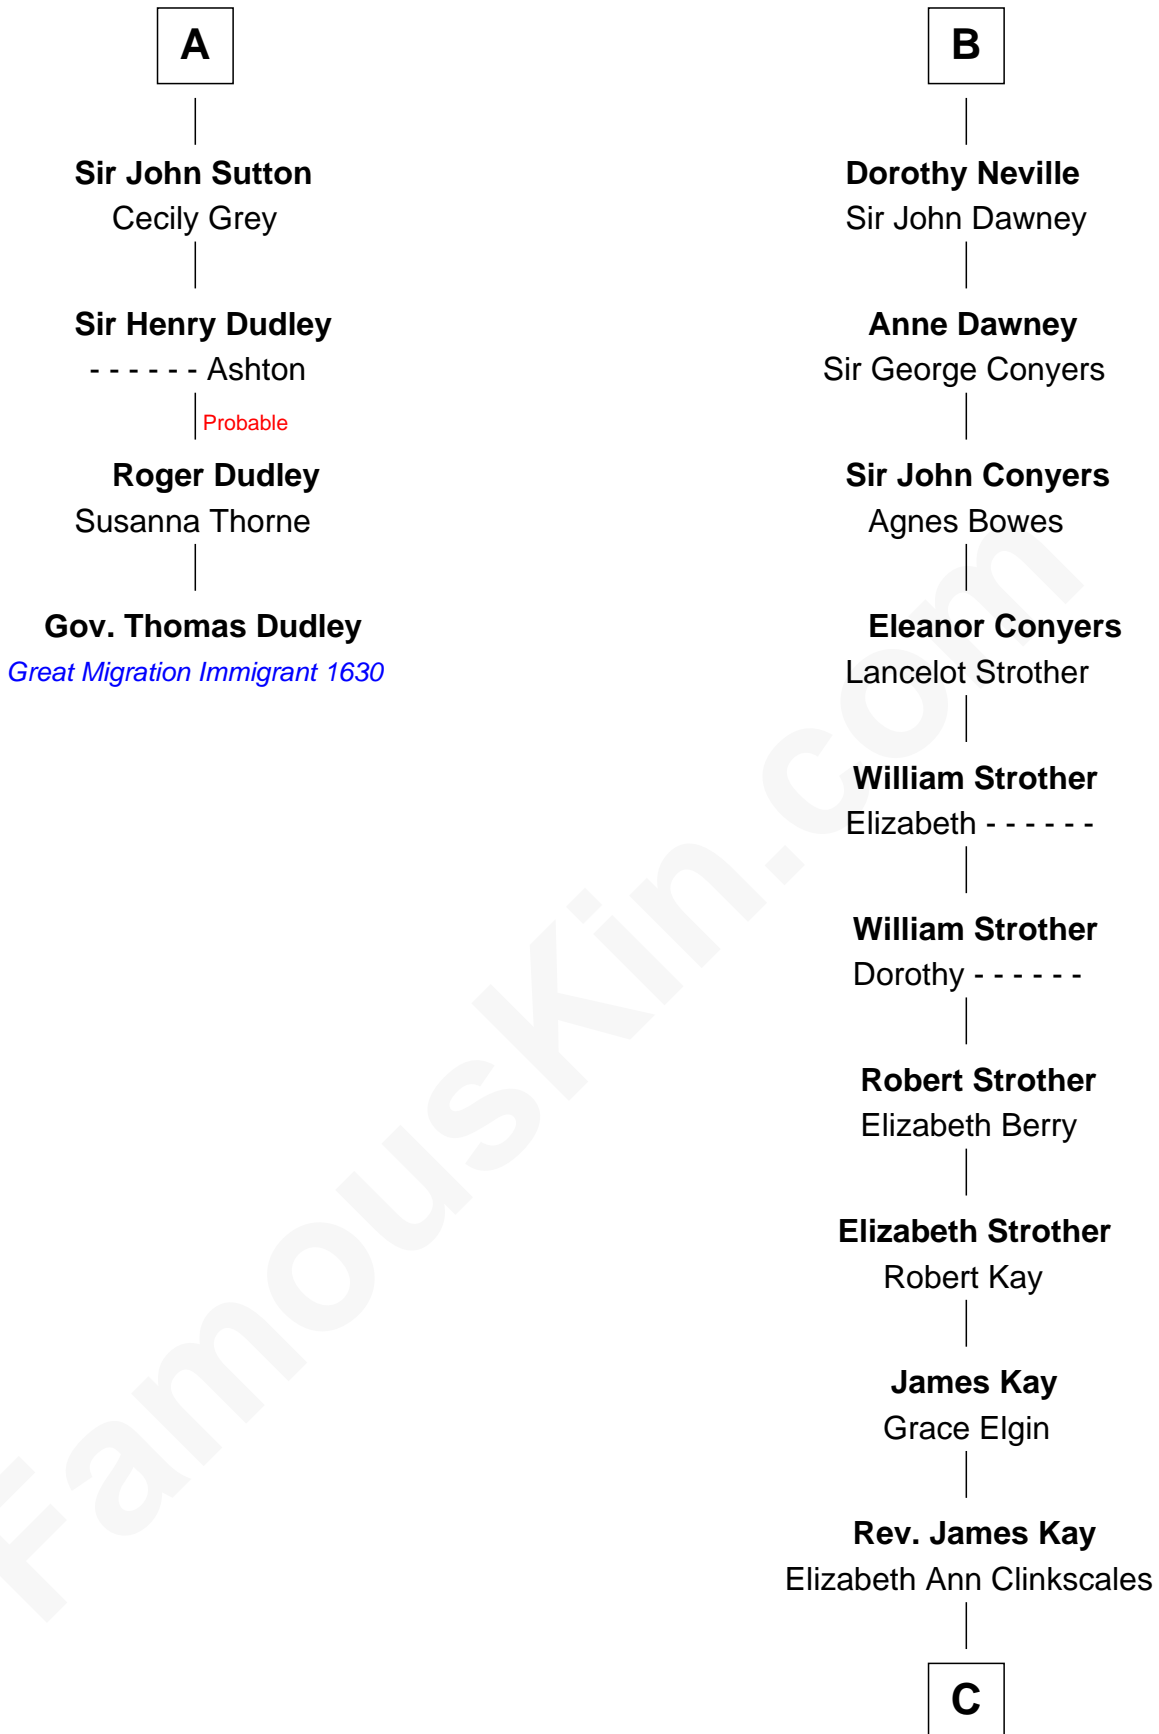

FamousKin.com

Relationship Chart of

Gov. Thomas Dudley

(1576 - 1653) Great Migration Immigrant 1630

10th cousin 11 times removed of

Jimmy Carter
39th U.S. President

Sir James de Audley
Ela Longespee

C

Mary Kay
John Pratt

James E. Pratt
Sophronia C. Cowan

Nina Pratt
William Archibald Carter

Earl Carter
Lillian Gordy

Jimmy Carter
39th U.S. President

FamousKin.com