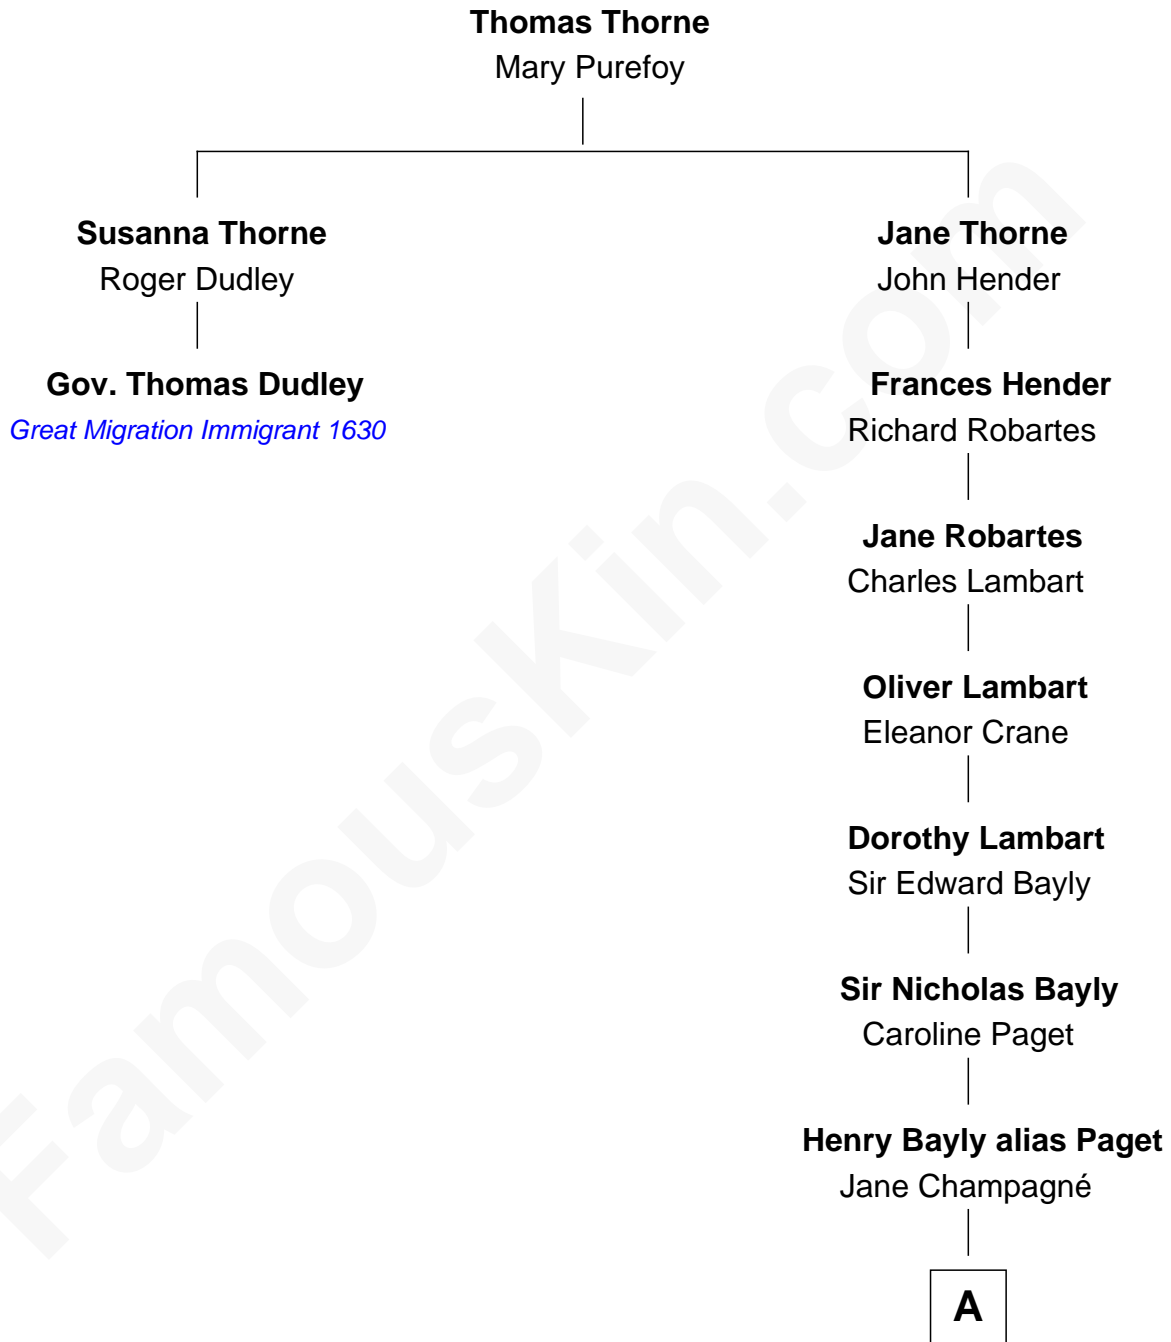

FamousKin.com

Relationship Chart of

Gov. Thomas Dudley

(1576 - 1653) *Great Migration Immigrant 1630*

1st cousin 10 times removed of

Sir Winston Churchill

Prime Minister of the United Kingdom

A

Jane Paget
George Stewart

Jane Stewart
Sir George Spencer-Churchill

Sir John Winston Spencer-Churchill
Frances Anne Emily Vane

Randolph Henry Spencer-Churchill
Jeanette Jerome

Sir Winston Churchill
Prime Minister of the United Kingdom

FamousKin.com