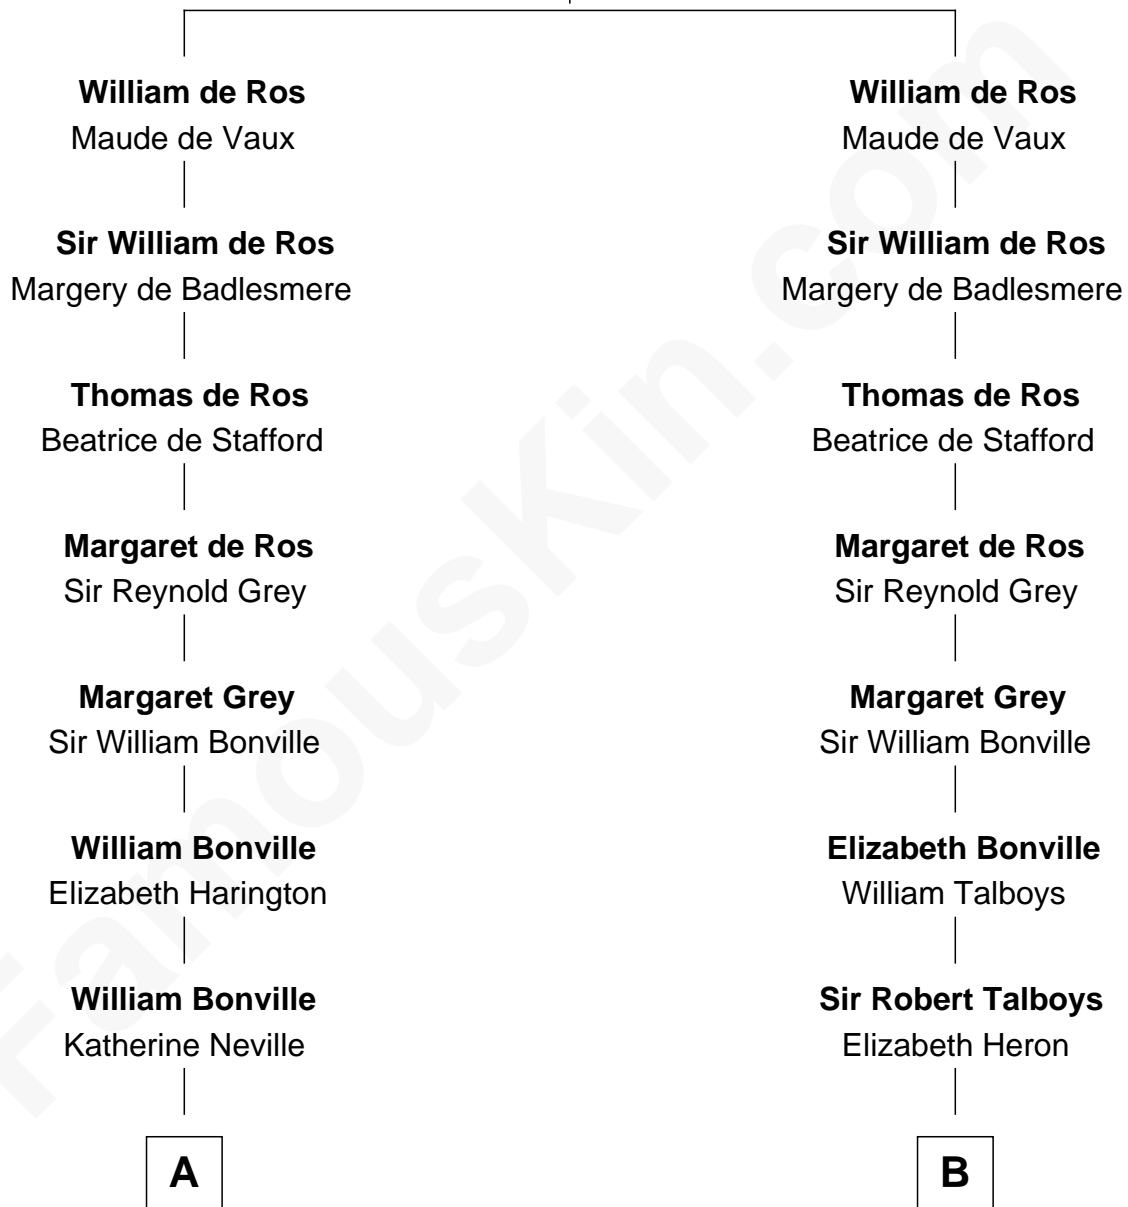

## Relationship Chart of

### Gov. Thomas Dudley

(1576 - 1653) Great Migration Immigrant 1630

11th cousin 10 times removed of

**Mitt Romney**

70th Governor of Massachusetts

**Sir Robert de Ros**

Isabel de Aubeney

C

Clarissa Minerva Duzette

Lewis Robison

Charles Edward Robison

Rosetta Mary Berry

Alma Luella Robison

Harold Arundel LaFount

Lenore Emily LaFount

George Wilcken Romney

**Mitt Romney**

*70th Governor of Massachusetts*