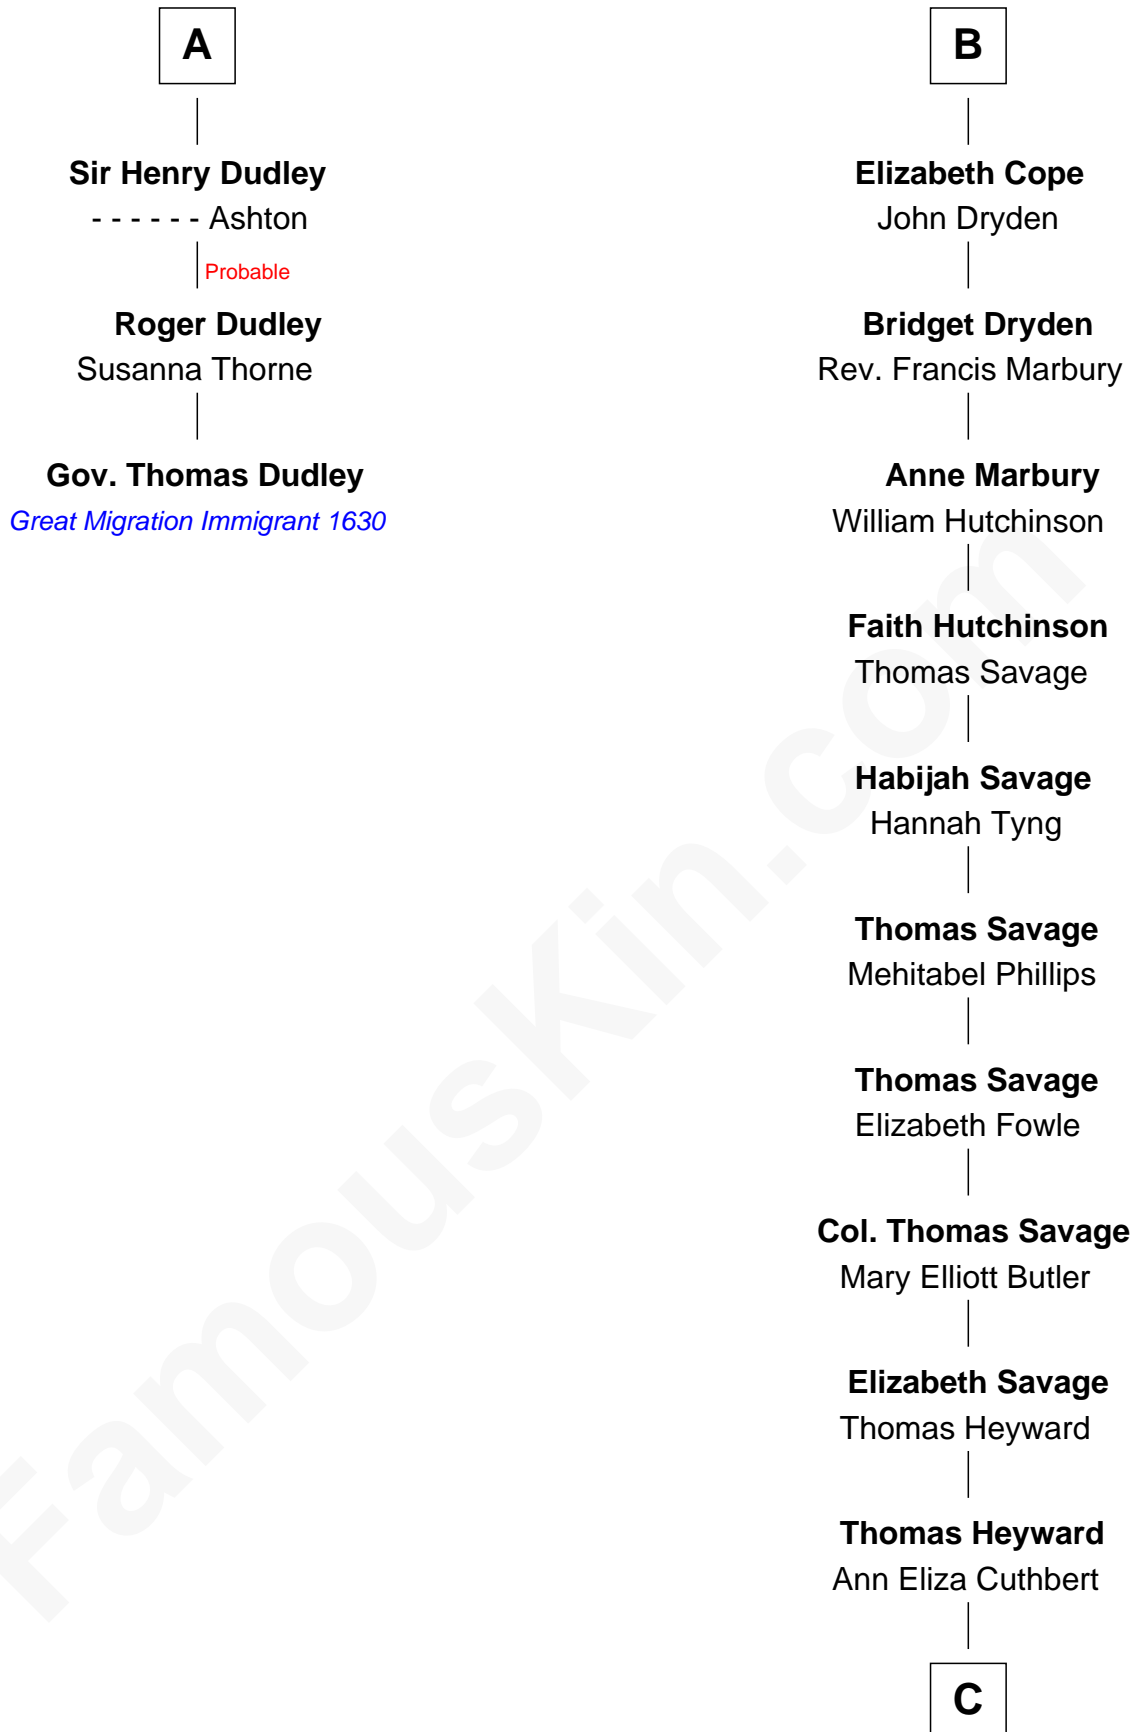

FamousKin.com

Relationship Chart of

Gov. Thomas Dudley

(1576 - 1653) Great Migration Immigrant 1630

9th cousin 11 times removed of

DuBose Heyward

Author of *Porgy* (*Porgy & Bess*)

C

Thomas Savage Heyward

Georgianna Hasell

Thomas Savage Heyward

Louisa Watkins

Edwin Watkins Heyward

Jane Screven DuBose

DuBose Heyward

American Novelist

FamousKin.com