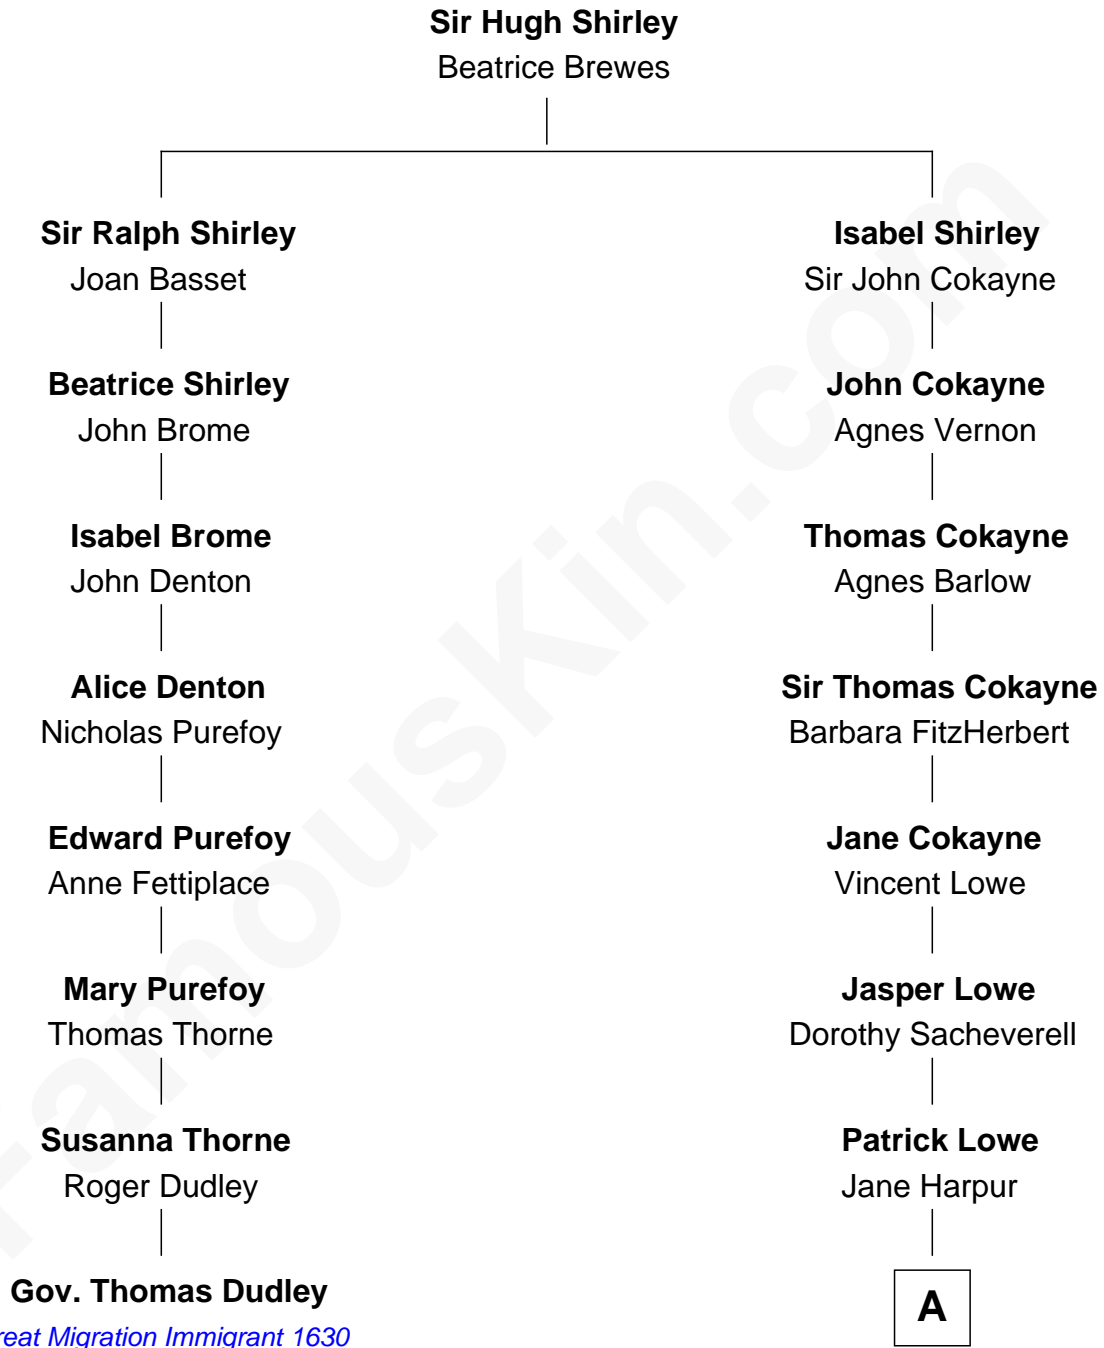

FamousKin.com

Relationship Chart of

Gov. Thomas Dudley

(1576 - 1653) Great Migration Immigrant 1630

7th cousin 7 times removed of

Francis Scott Key

Author of "The Star Spangled Banner"

A

Isabel Lowe
Sir John Zouche

Elizabeth Zouche
Col. Devereux Wolseley

Anne Wolseley
Rev. Thomas Knipe

Anne Knipe
Michael Arnold

Alicia Arnold
John Ross

Ann Arnold Ross
Frances Key

John Ross Key
Anne Phebe Penn Dagworthy Charlton

Francis Scott Key
Author of "The Star Spangled Banner"