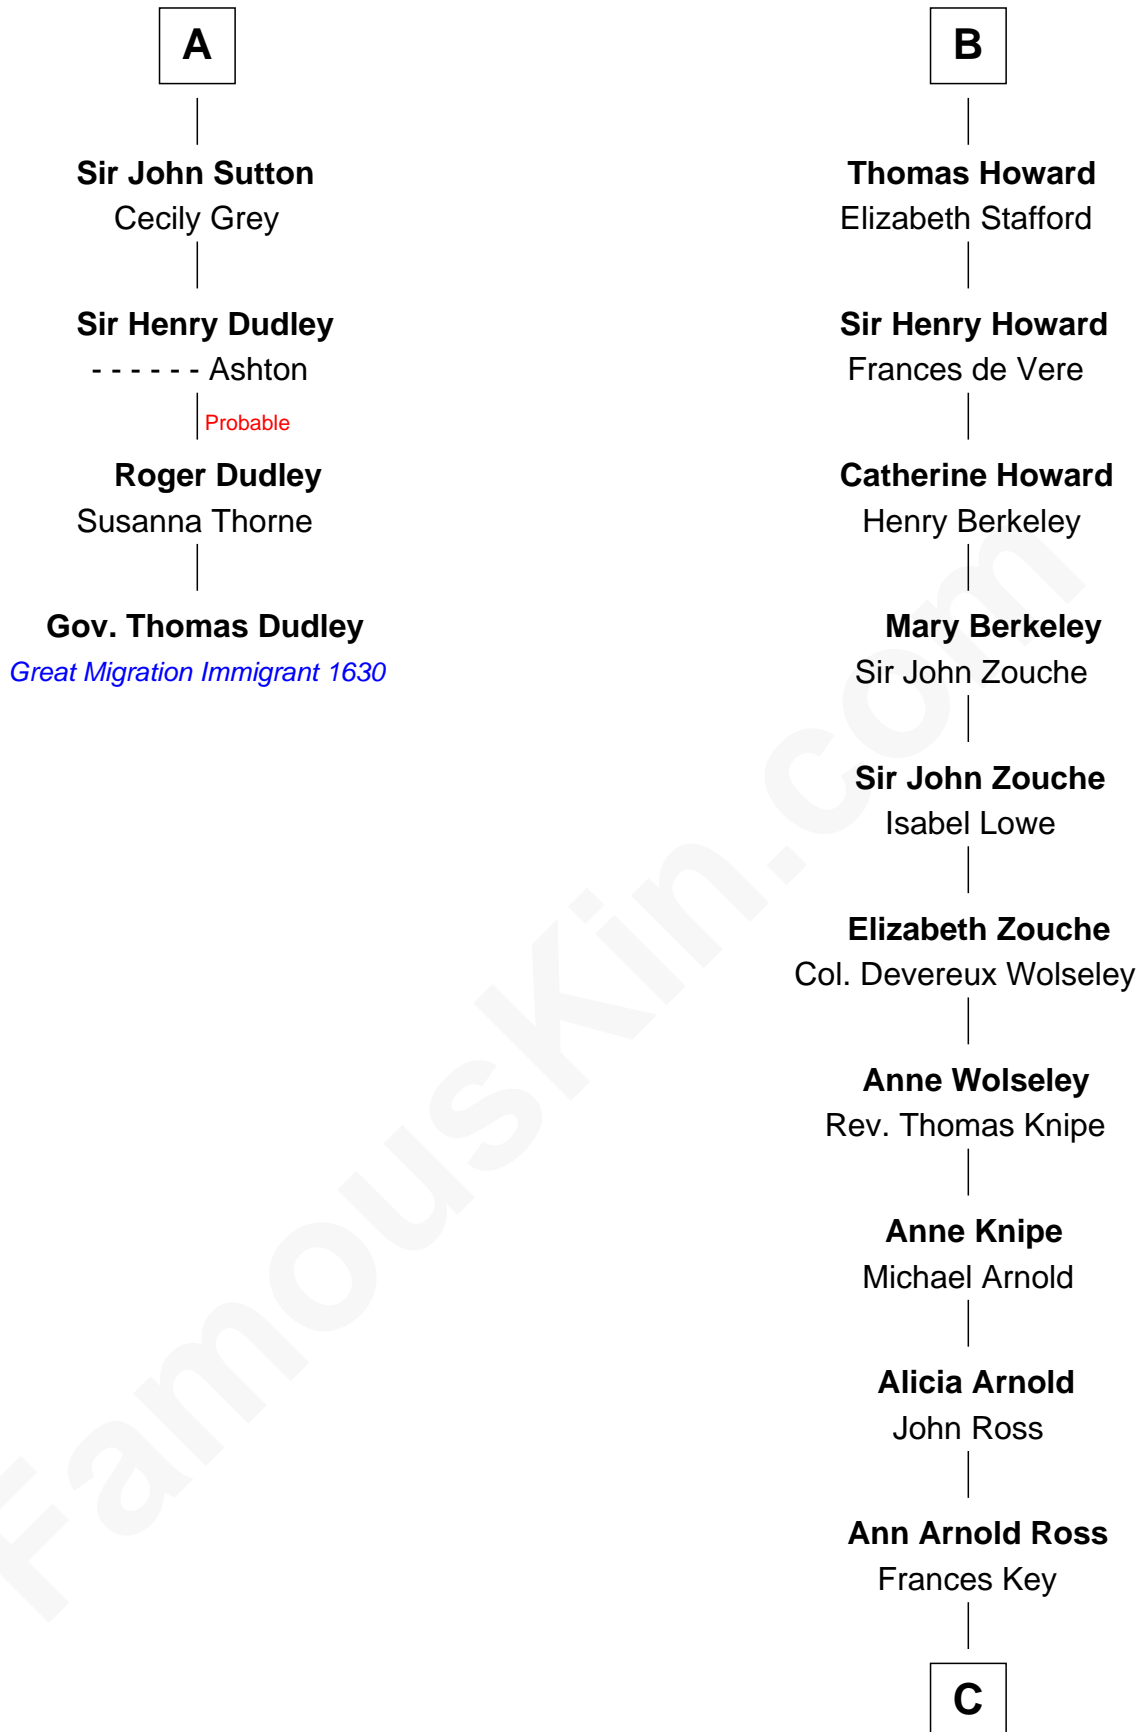

FamousKin.com

Relationship Chart of

Gov. Thomas Dudley

(1576 - 1653) Great Migration Immigrant 1630

10th cousin 8 times removed of

Francis Scott Key

Author of "The Star Spangled Banner"

C

John Ross Key

Anne Phebe Penn Dagworthy Charlton

Francis Scott Key

Author of "The Star Spangled Banner"

FamousKin.com