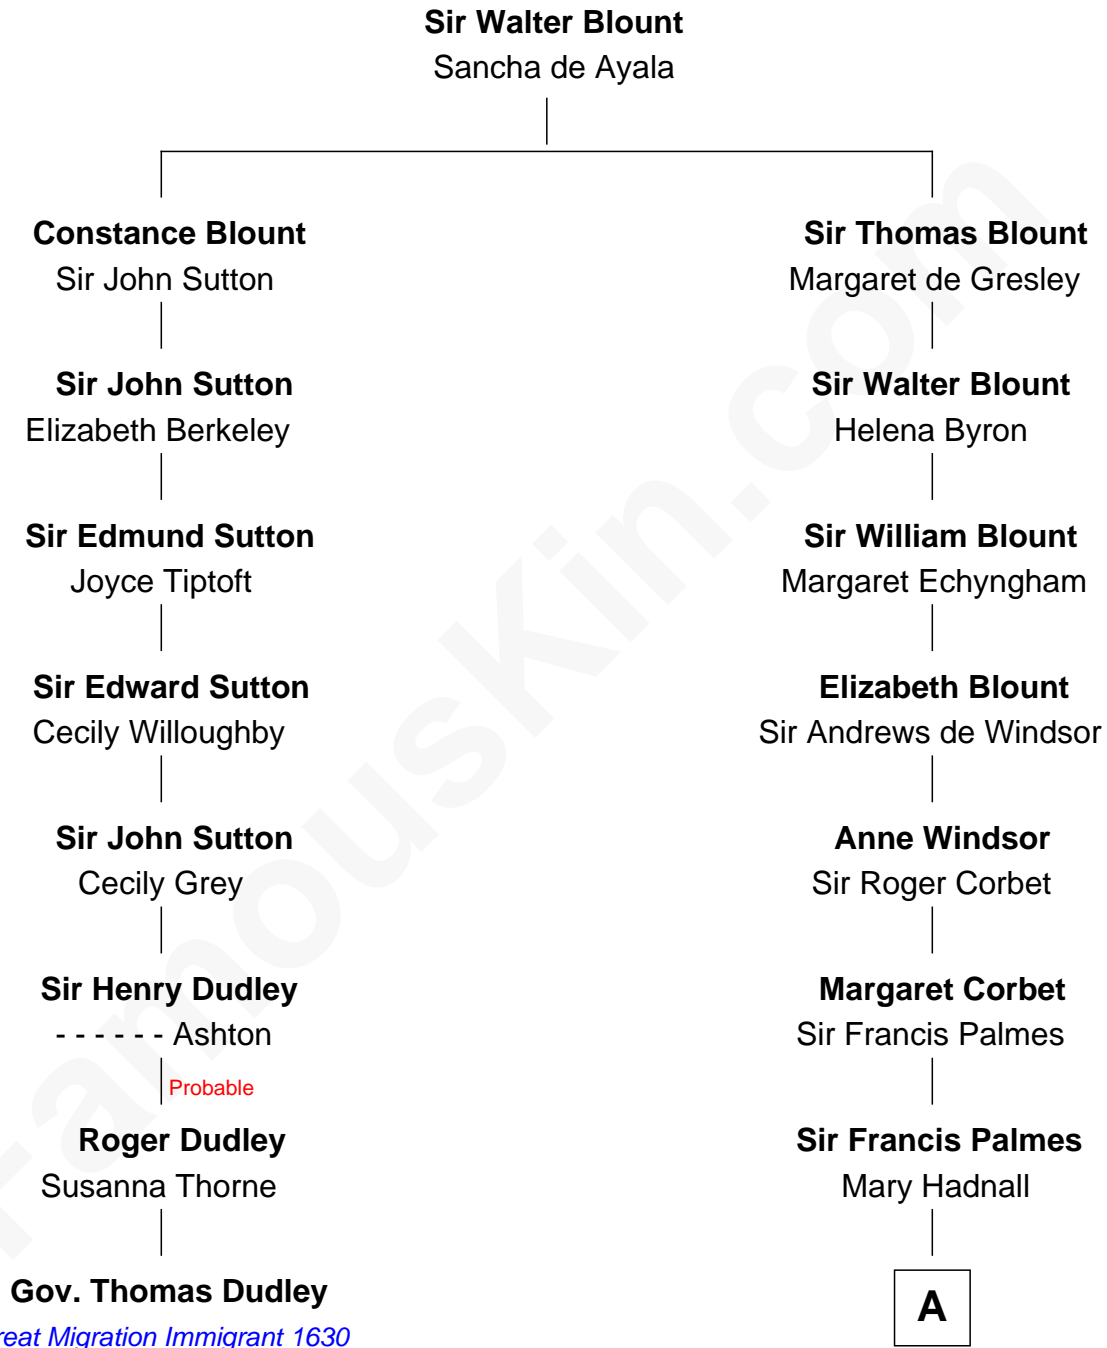

FamousKin.com

Relationship Chart of

Gov. Thomas Dudley

(1576 - 1653) Great Migration Immigrant 1630

7th cousin 9 times removed of

John D. Rockefeller

Founder of the Standard Oil Company