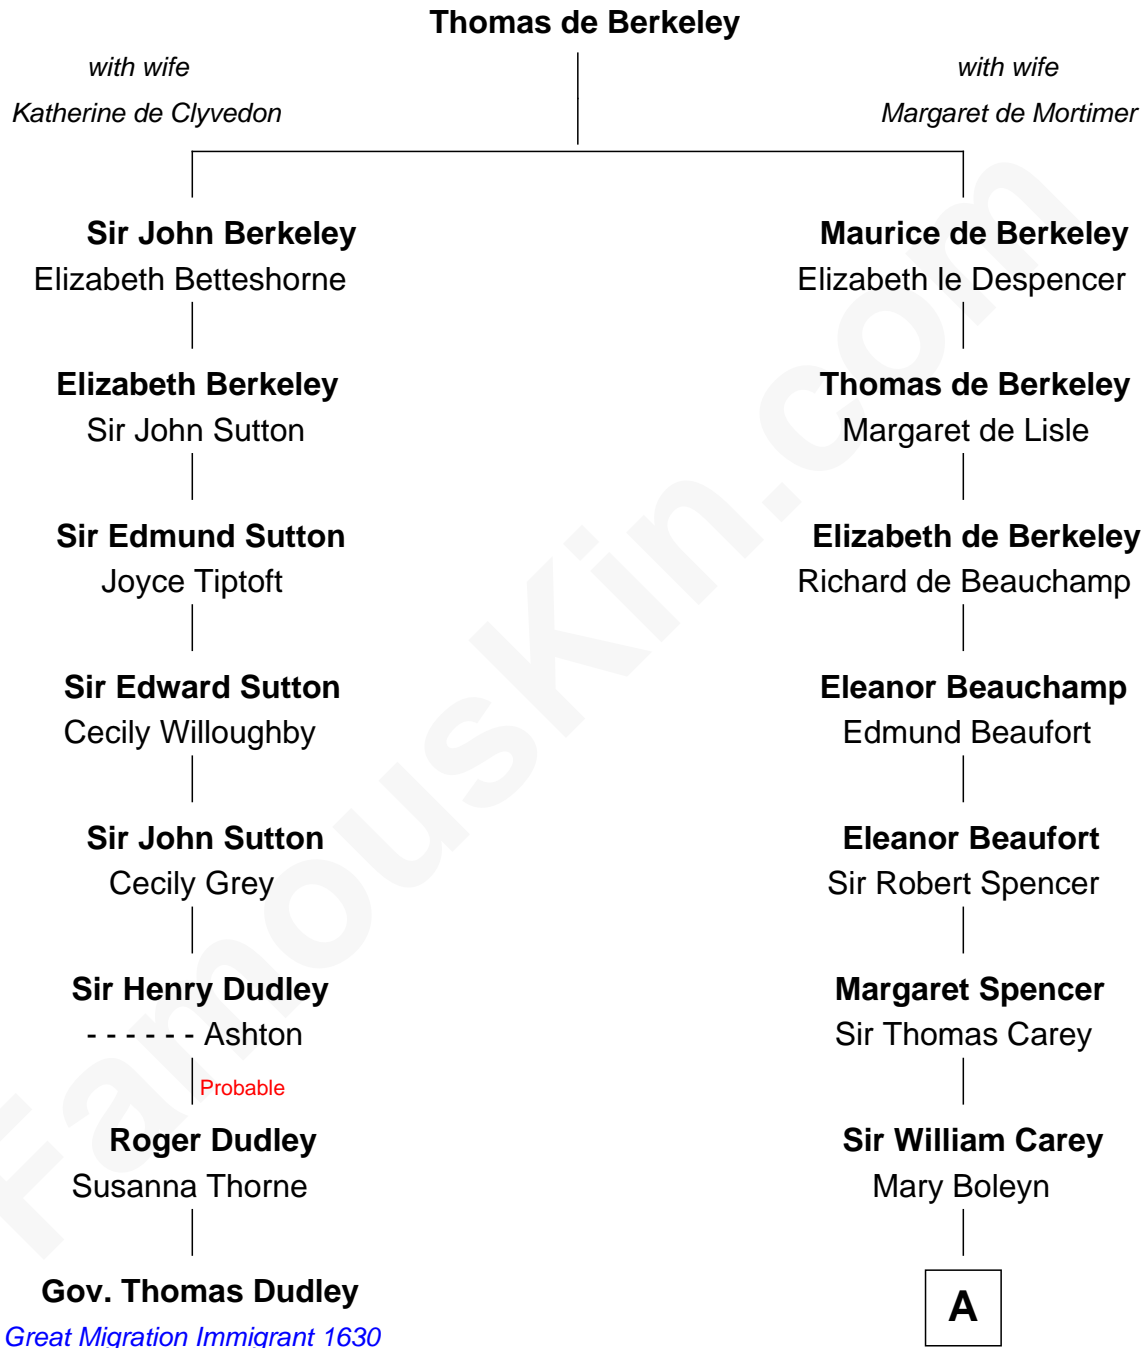

FamousKin.com

Relationship Chart of

Gov. Thomas Dudley

(1576 - 1653) Great Migration Immigrant 1630

7th cousin 11 times removed of

John D. Rockefeller

Founder of the Standard Oil Company