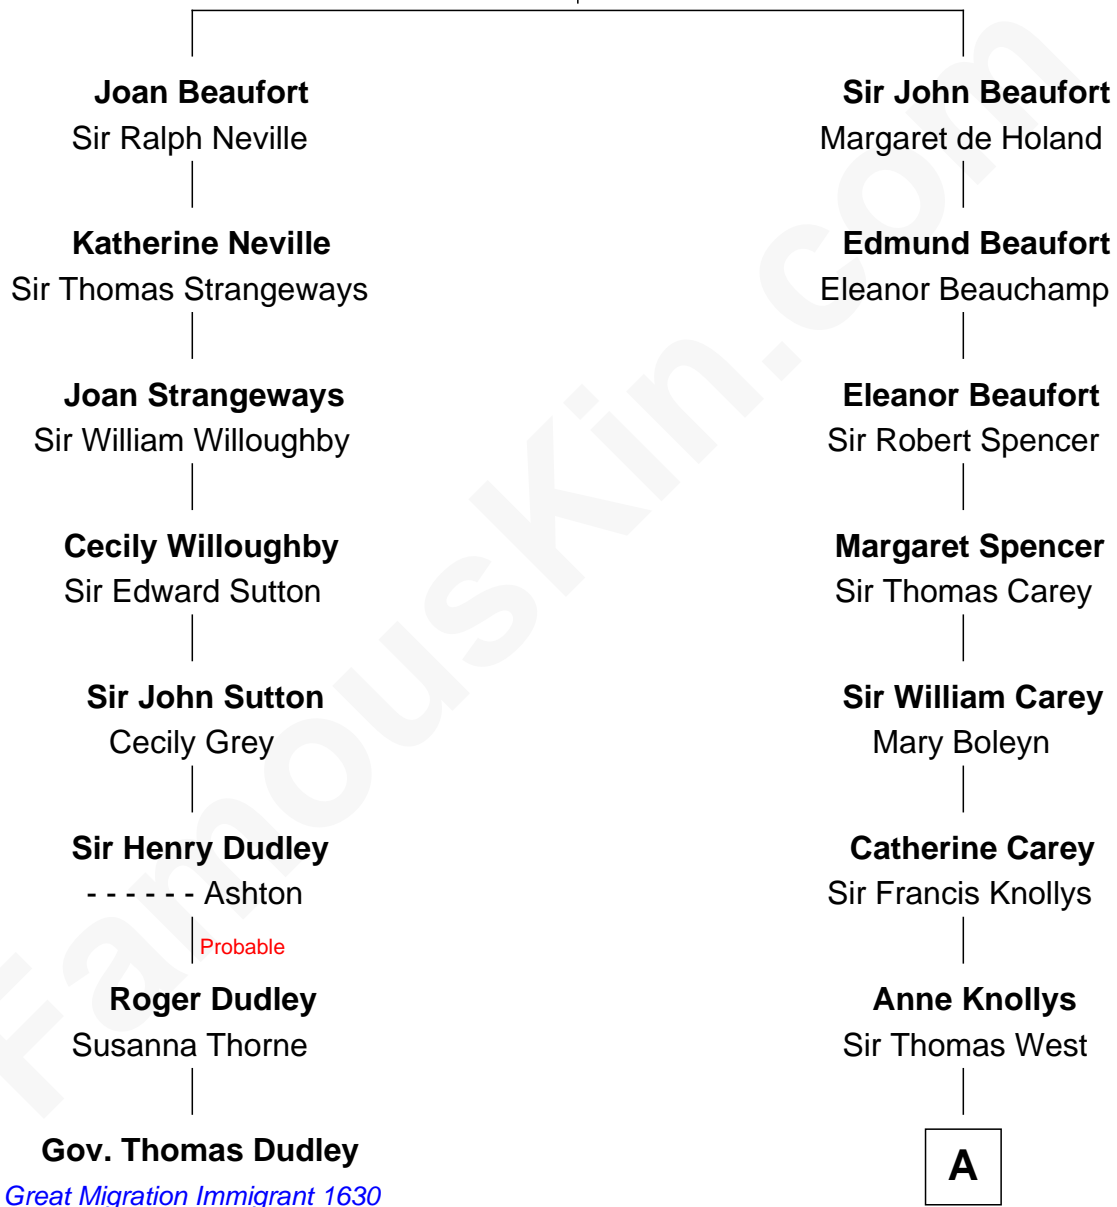

FamousKin.com

Relationship Chart of

Gov. Thomas Dudley

(1576 - 1653) Great Migration Immigrant 1630

7th cousin 9 times removed of

John D. Rockefeller

Founder of the Standard Oil Company

John of Gaunt
Katherine Roet

A

Elizabeth West
Sir Herbert Pelham

Elizabeth Pelham
John Humphrey

Anne Humphrey
William Palmes

Susannah Palmes
Samuel Avery

Humphrey Avery
Jerusha Morgan

Solomon Avery
Hannah Punderson

Miles Avery
Malinda Pixley

Lucy Avery
Godfrey Lewis Rockefeller

William Avery Rockefeller
Eliza Davison

John D. Rockefeller
Founder of the Standard Oil Company