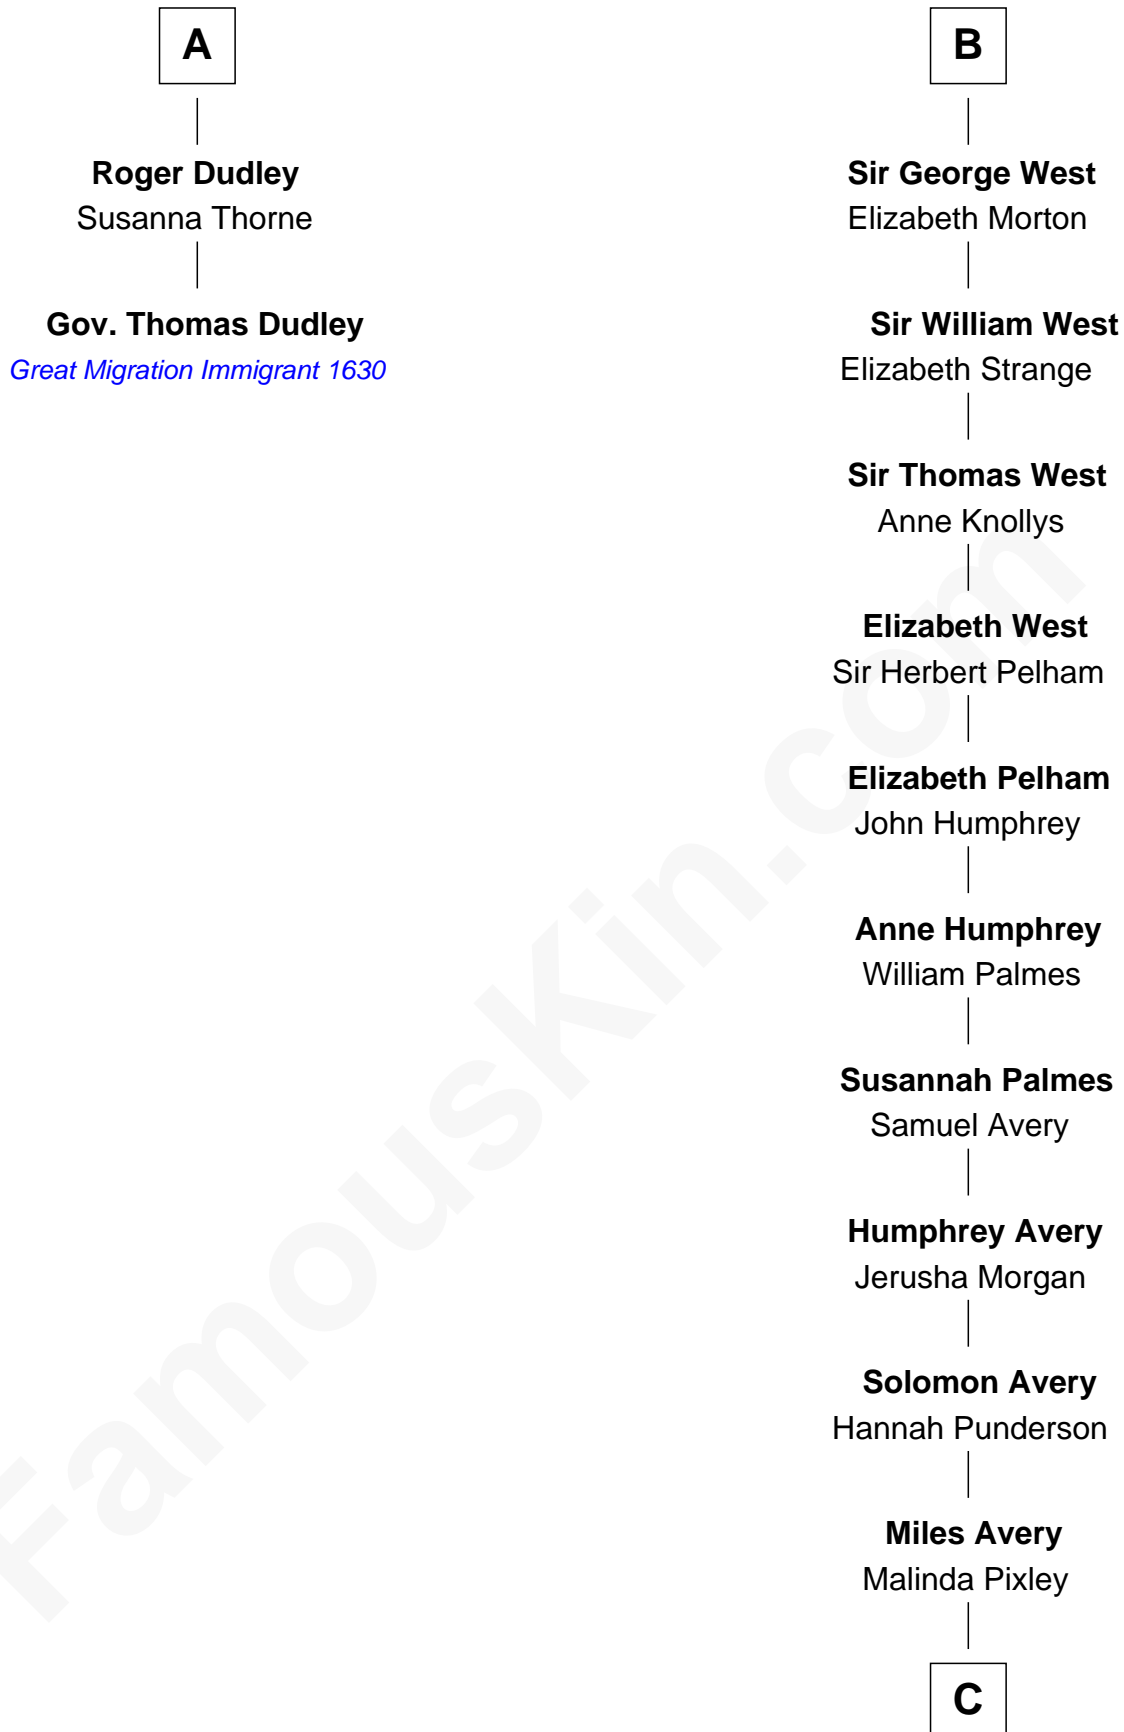

## Relationship Chart of

### Gov. Thomas Dudley

(1576 - 1653) Great Migration Immigrant 1630

8th cousin 11 times removed of

### John D. Rockefeller

Founder of the Standard Oil Company

**C**

**Lucy Avery**

Godfrey Lewis Rockefeller

**William Avery Rockefeller**

Eliza Davison

**John D. Rockefeller**