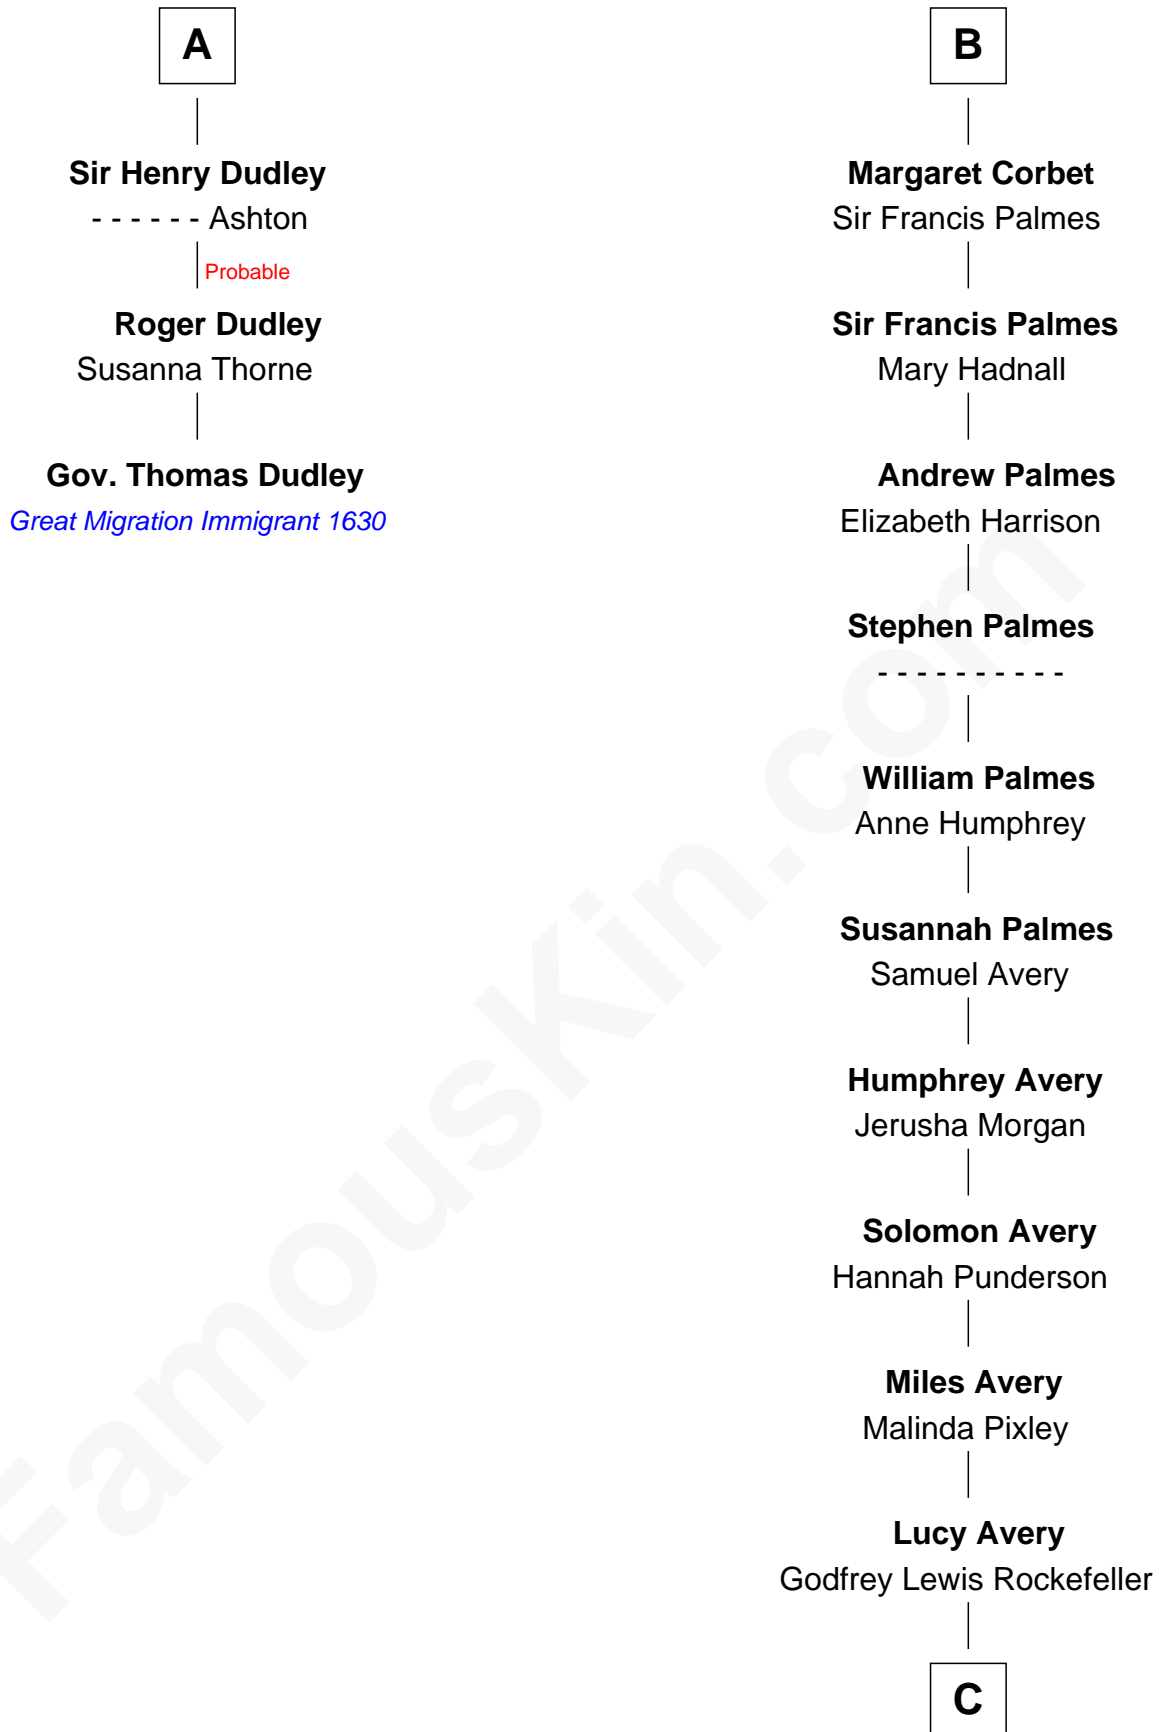

### Gov. Thomas Dudley

(1576 - 1653) Great Migration Immigrant 1630

9th cousin 9 times removed of

### John D. Rockefeller

Founder of the Standard Oil Company

**Sir William de Ros**  
Margery de Badlesmere

**Thomas de Ros**  
Beatrice de Stafford

**Margaret de Ros**  
Sir Reynold Grey

**Margaret Grey**  
Sir William Bonville

**William Bonville**  
Elizabeth Harington

**William Bonville**  
Katherine Neville

**Cecily Bonville**  
Thomas Grey

**Cecily Grey**  
Sir John Sutton

**A**

**Maud de Roos**  
John de Welles

**Anne de Welles**  
James Butler

**James Butler**  
Joan Beauchamp

**Elizabeth Butler**  
John Talbot

**Ann Talbot**  
Sir Henry Vernon

**Elizabeth Vernon**  
Sir Robert Corbet

**Sir Roger Corbet**  
Anne Windsor

**B**

**C**

|  
**William Avery Rockefeller**