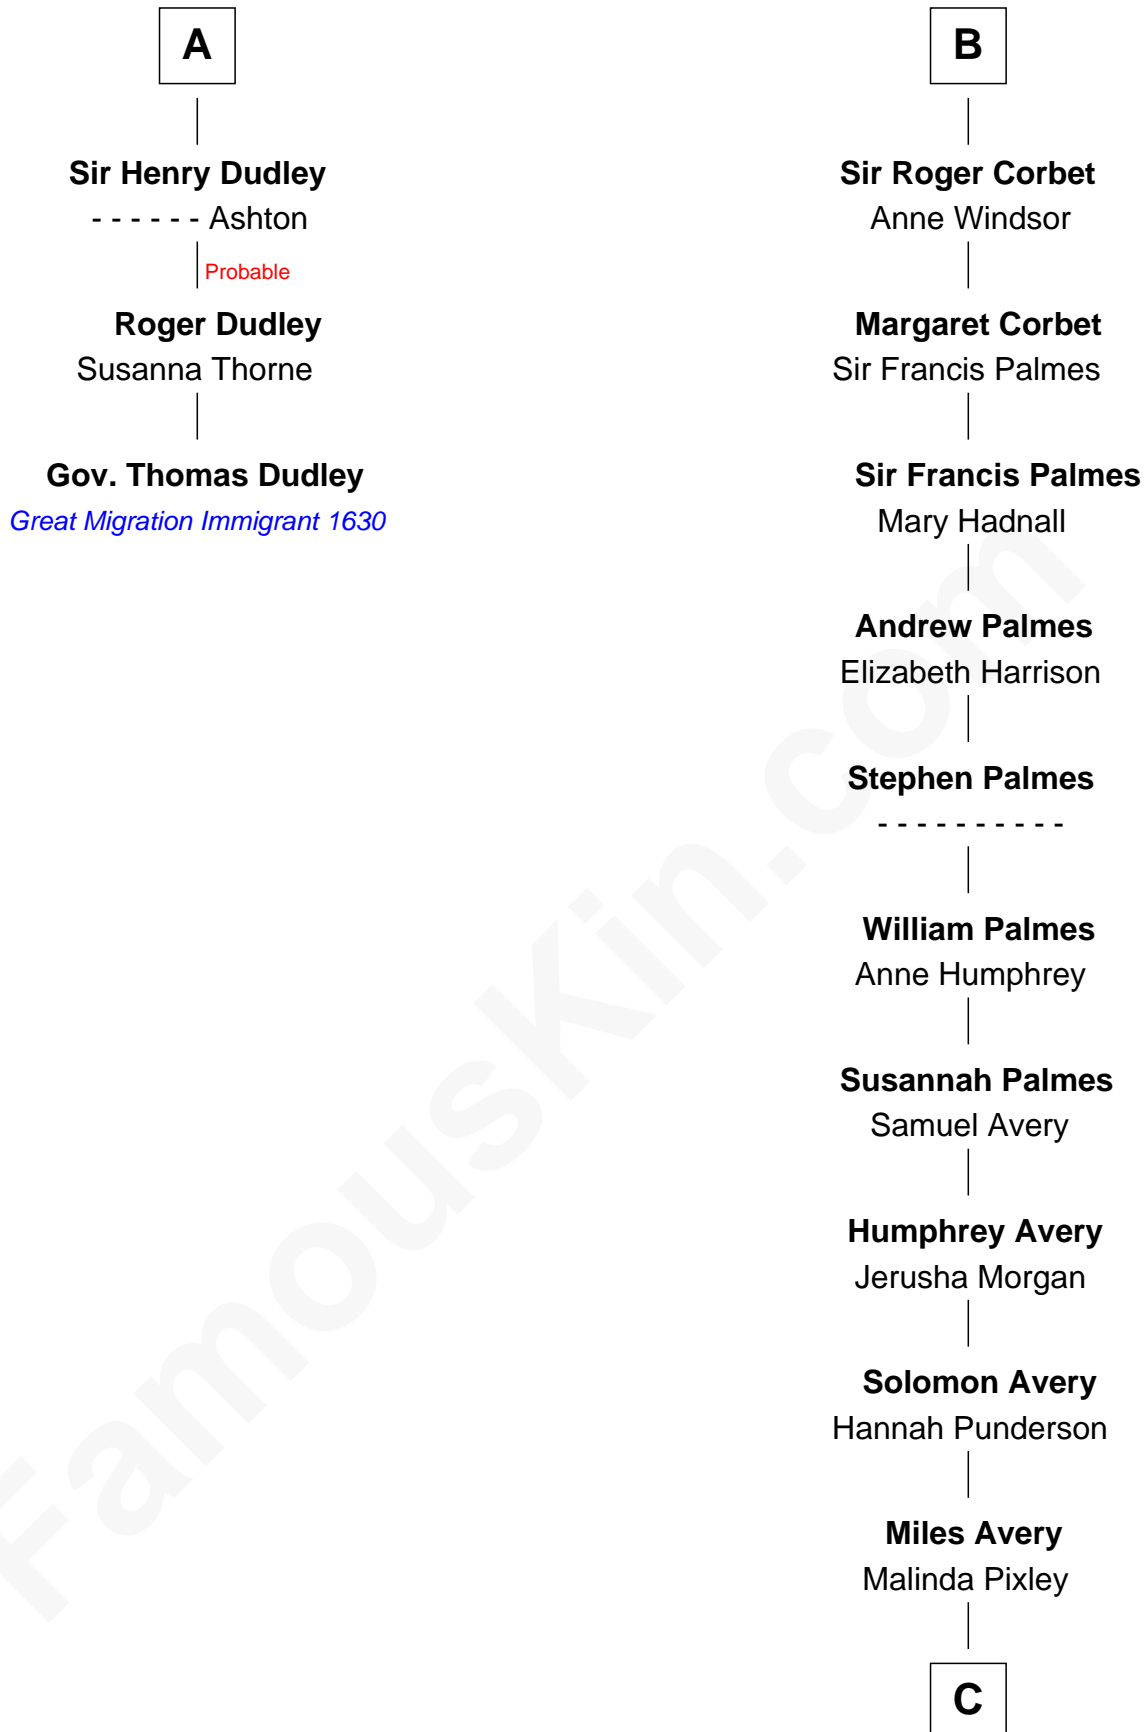

FamousKin.com

Relationship Chart of

Gov. Thomas Dudley

(1576 - 1653) Great Migration Immigrant 1630

9th cousin 10 times removed of

John D. Rockefeller

Founder of the Standard Oil Company

C

—
Lucy Avery

Godfrey Lewis Rockefeller

—
William Avery Rockefeller

Eliza Davison

—
John D. Rockefeller

Founder of the Standard Oil Company

FamousKin.com