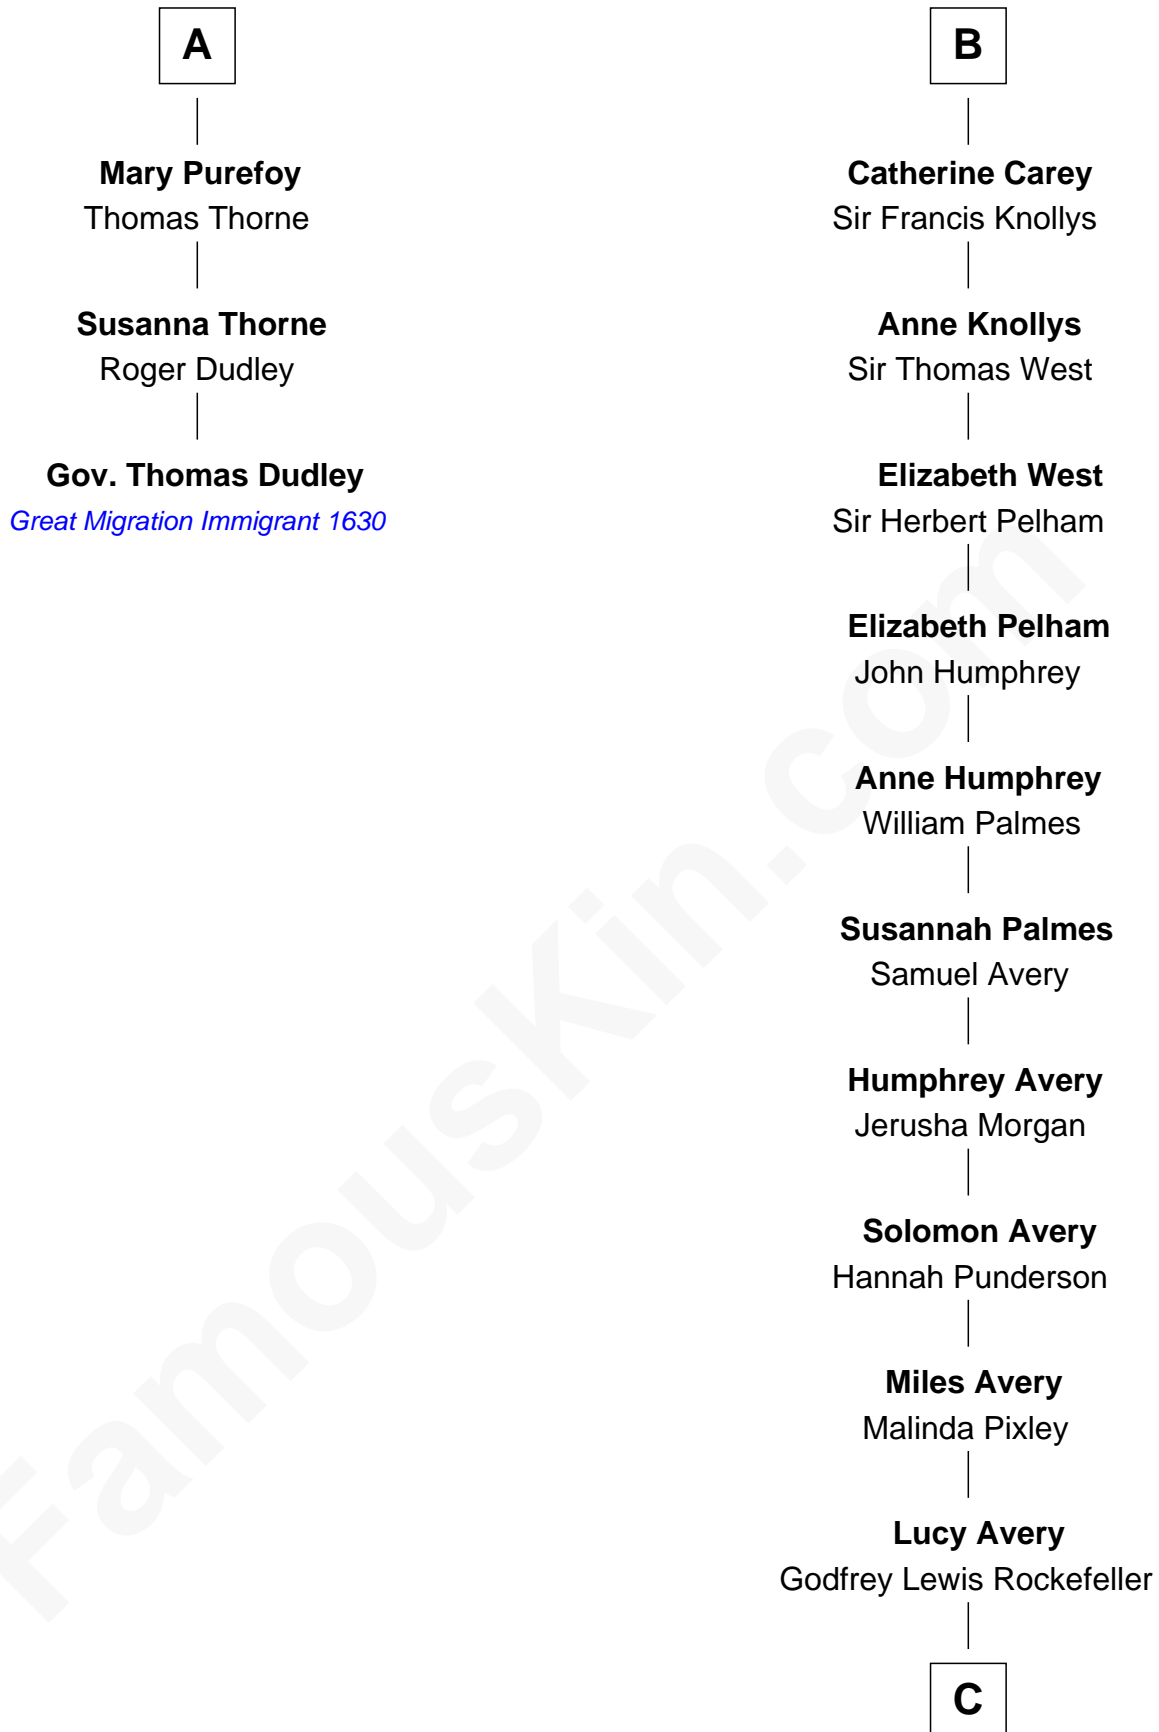

### John D. Rockefeller

Founder of the Standard Oil Company

**Sir John Howard**

Alice de Bois

**Joan Howard**  
Sir Peter de Brewes

**Beatrice Brewes**  
Sir Hugh Shirley

**Sir Ralph Shirley**  
Joan Basset

**Beatrice Shirley**  
John Brome

**Isabel Brome**  
John Denton

**Alice Denton**  
Nicholas Purefoy

**Edward Purefoy**  
Anne Fettiplace

**A**

**Sir Robert Howard**  
Margaret de Scales

**Sir John Howard**  
Alice Tendring

**Sir Robert Howard**  
Margaret Mowbray

**Sir John Howard**  
Katherine Moleyns

**Sir Thomas Howard**  
Elizabeth Tilney

**Elizabeth Howard**  
Thomas Boleyn

**Mary Boleyn**  
Sir William Carey

**B**

**C**

|  
**William Avery Rockefeller**

Eliza Davison

|  
**John D. Rockefeller**

*Founder of the Standard Oil Company*

FamousKin.com