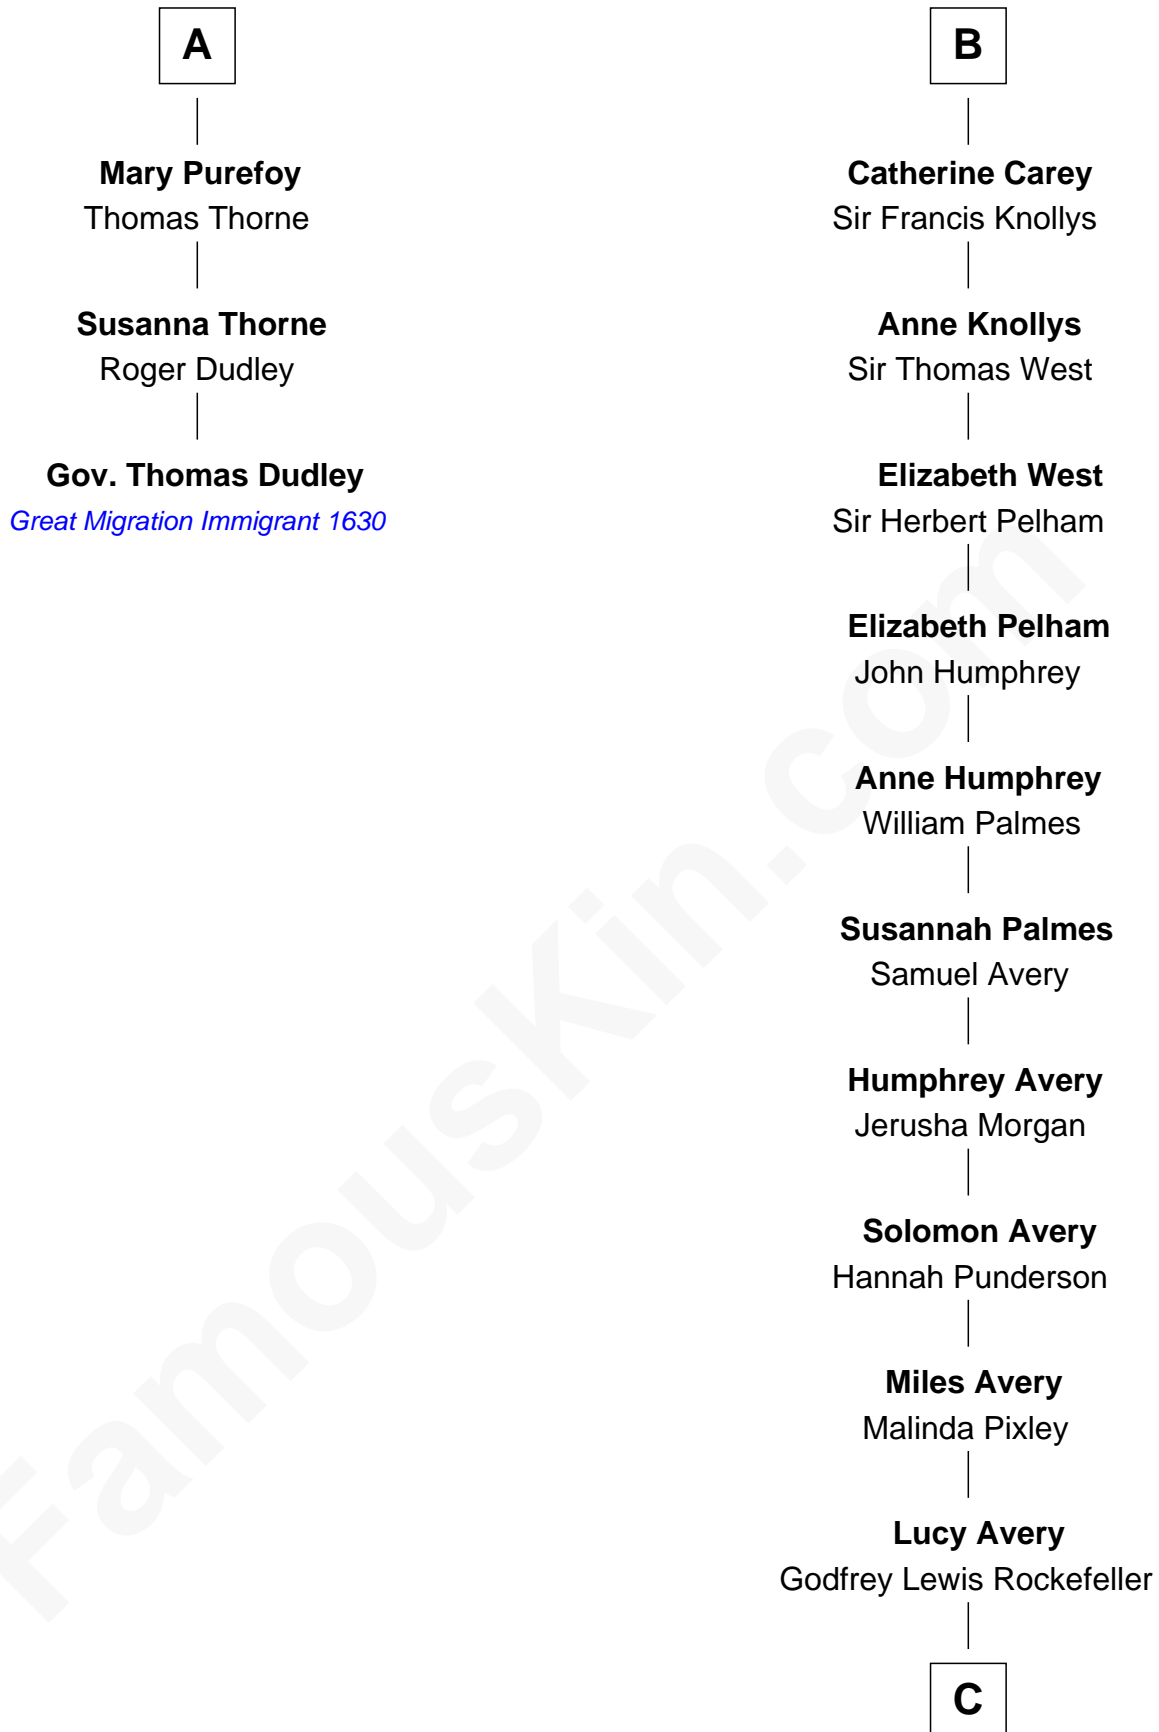

FamousKin.com

Relationship Chart of

Gov. Thomas Dudley

(1576 - 1653) Great Migration Immigrant 1630

9th cousin 11 times removed of

Nelson Rockefeller

41st U.S. Vice-President

Sir John Howard

A

Sir Robert Howard
Margaret de Scales

Sir John Howard
Alice Tendring

Sir Robert Howard
Margaret Mowbray

Sir John Howard
Katherine Moleyns

Sir Thomas Howard
Elizabeth Tilney

Elizabeth Howard
Thomas Boleyn

Mary Boleyn
Sir William Carey

B

C

William Avery Rockefeller

Eliza Davison

John Davison Rockefeller

Laura Celestia Spelman

John Davison Rockefeller

Abby Greene Aldrich

Nelson Rockefeller

41st U.S. Vice-President

FamousKin.com