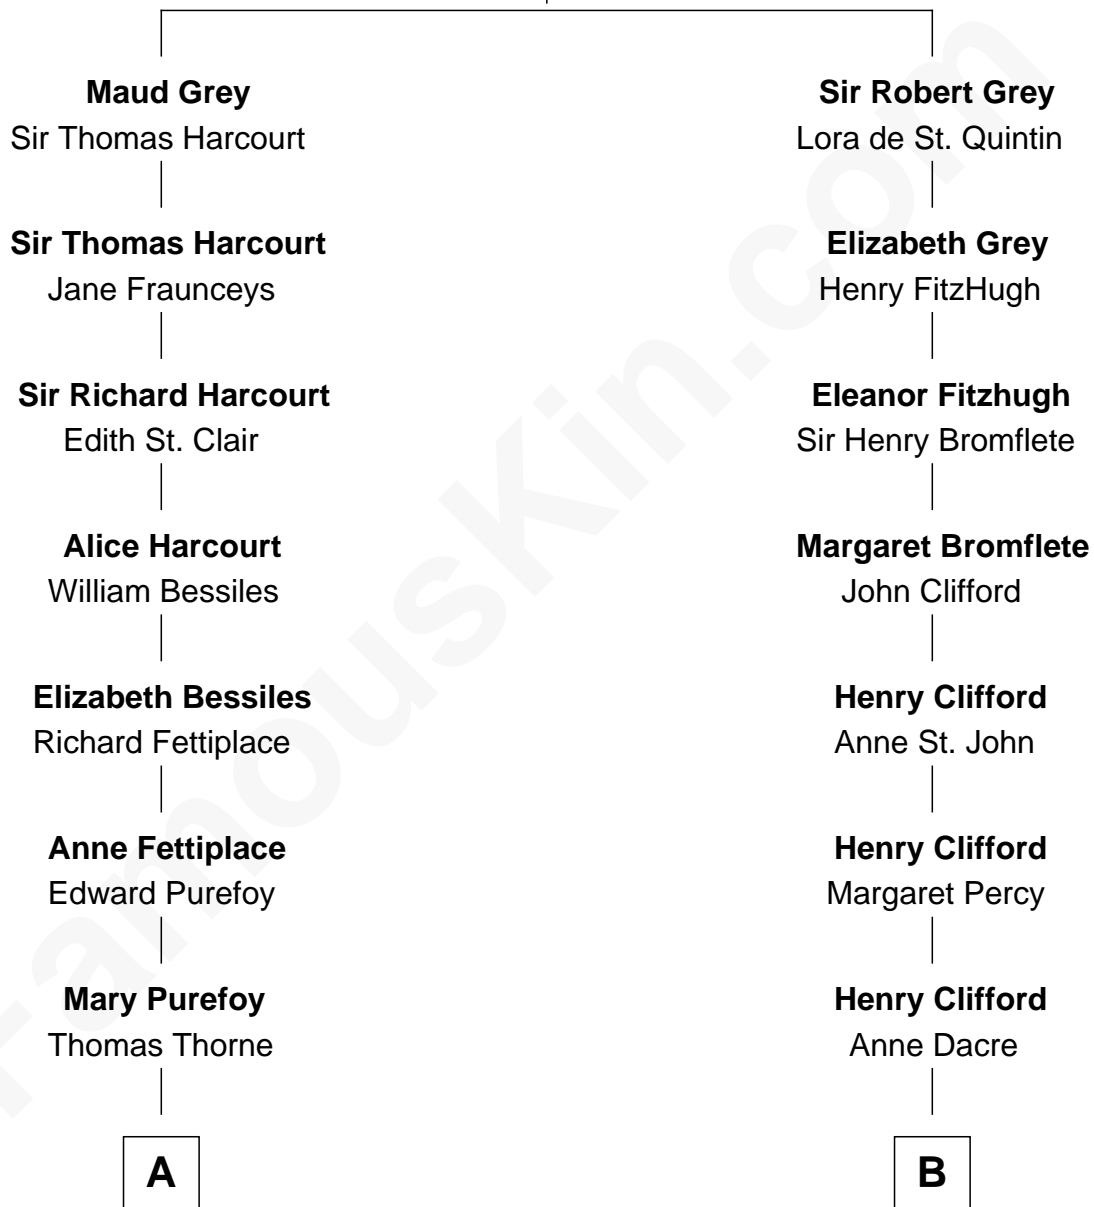

FamousKin.com

Relationship Chart of

Gov. Thomas Dudley

(1576 - 1653) Great Migration Immigrant 1630

8th cousin 11 times removed of

Camilla Parker Bowles

Queen Consort of the United Kingdom

Sir John Grey
Avice Marmion