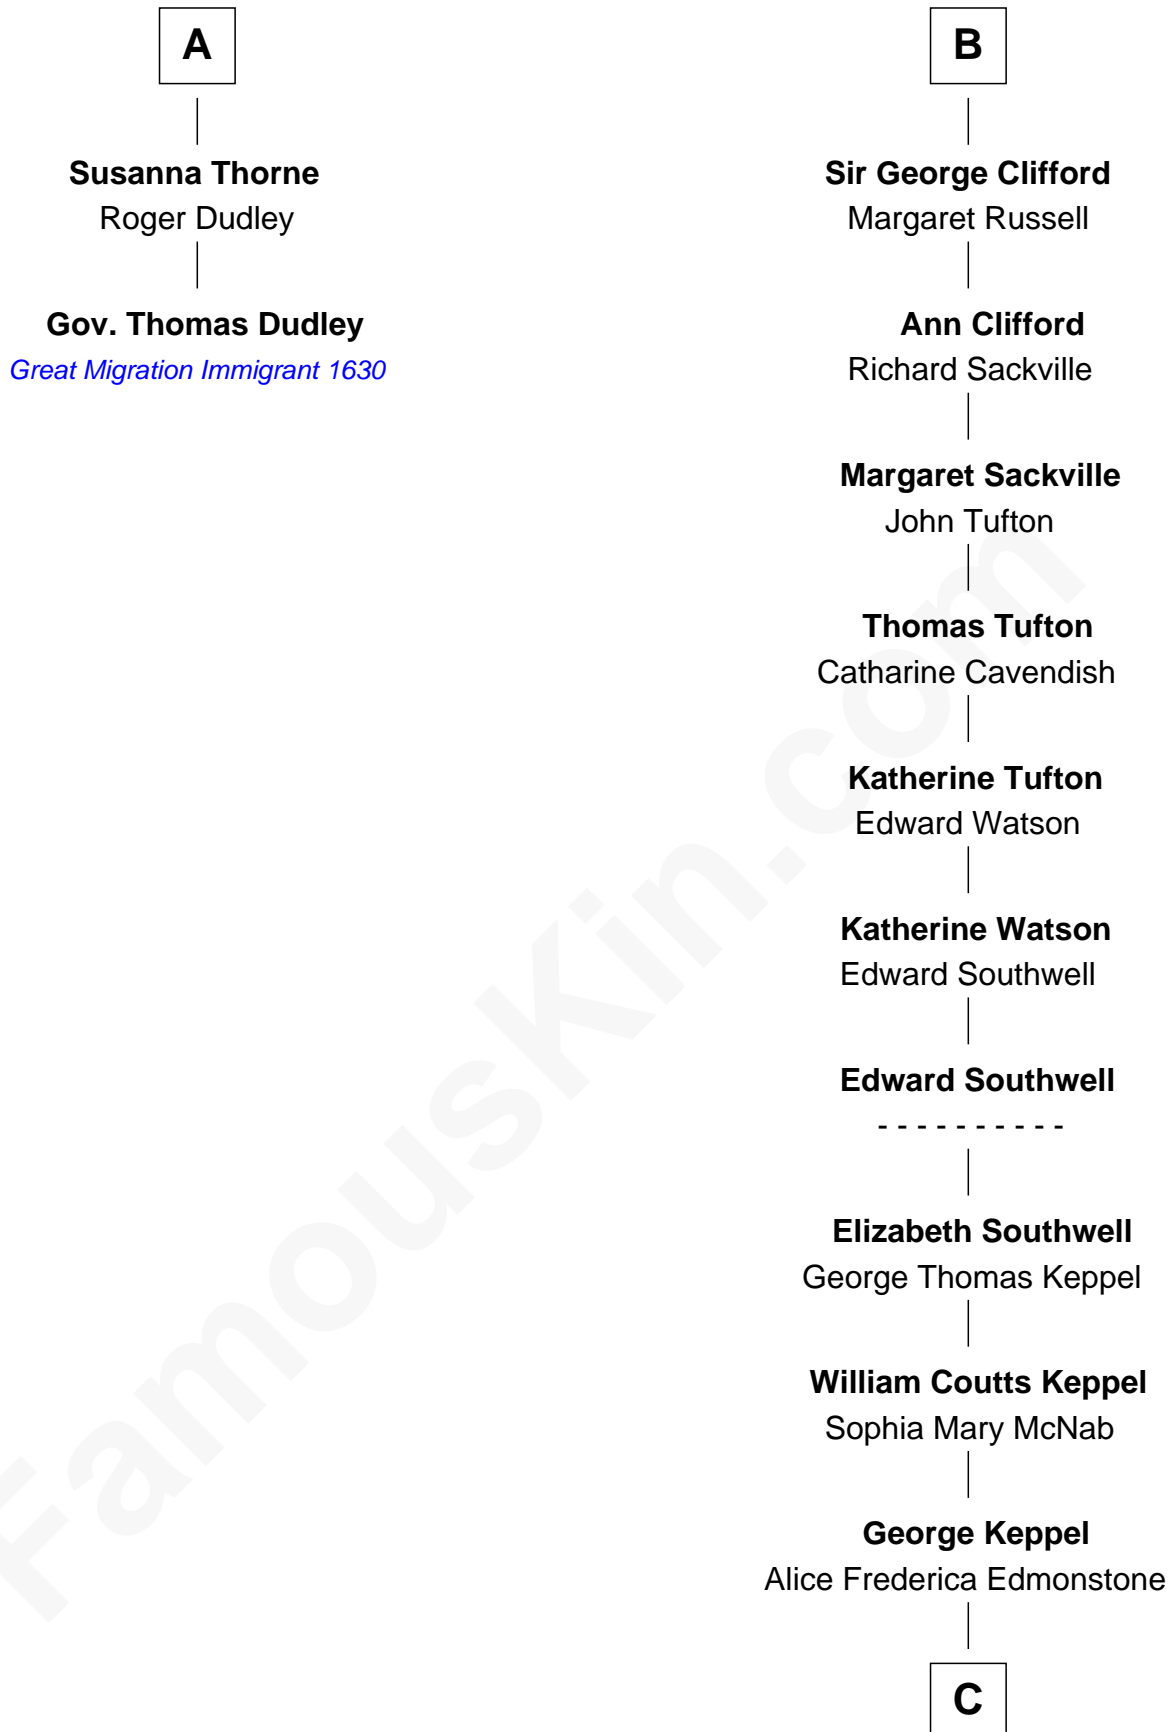

FamousKin.com

Relationship Chart of

Gov. Thomas Dudley

(1576 - 1653) Great Migration Immigrant 1630

8th cousin 11 times removed of

Camilla Parker Bowles

Queen Consort of the United Kingdom

Sir John Grey
Avice Marmion

C

—
Sonia Rosemary Keppel

Roland Calvert Cubitt

—
Rosalind Maud Cubitt

Bruce Middleton Hope Shand

—
Camilla Parker Bowles

Queen Consort

FamousKin.com