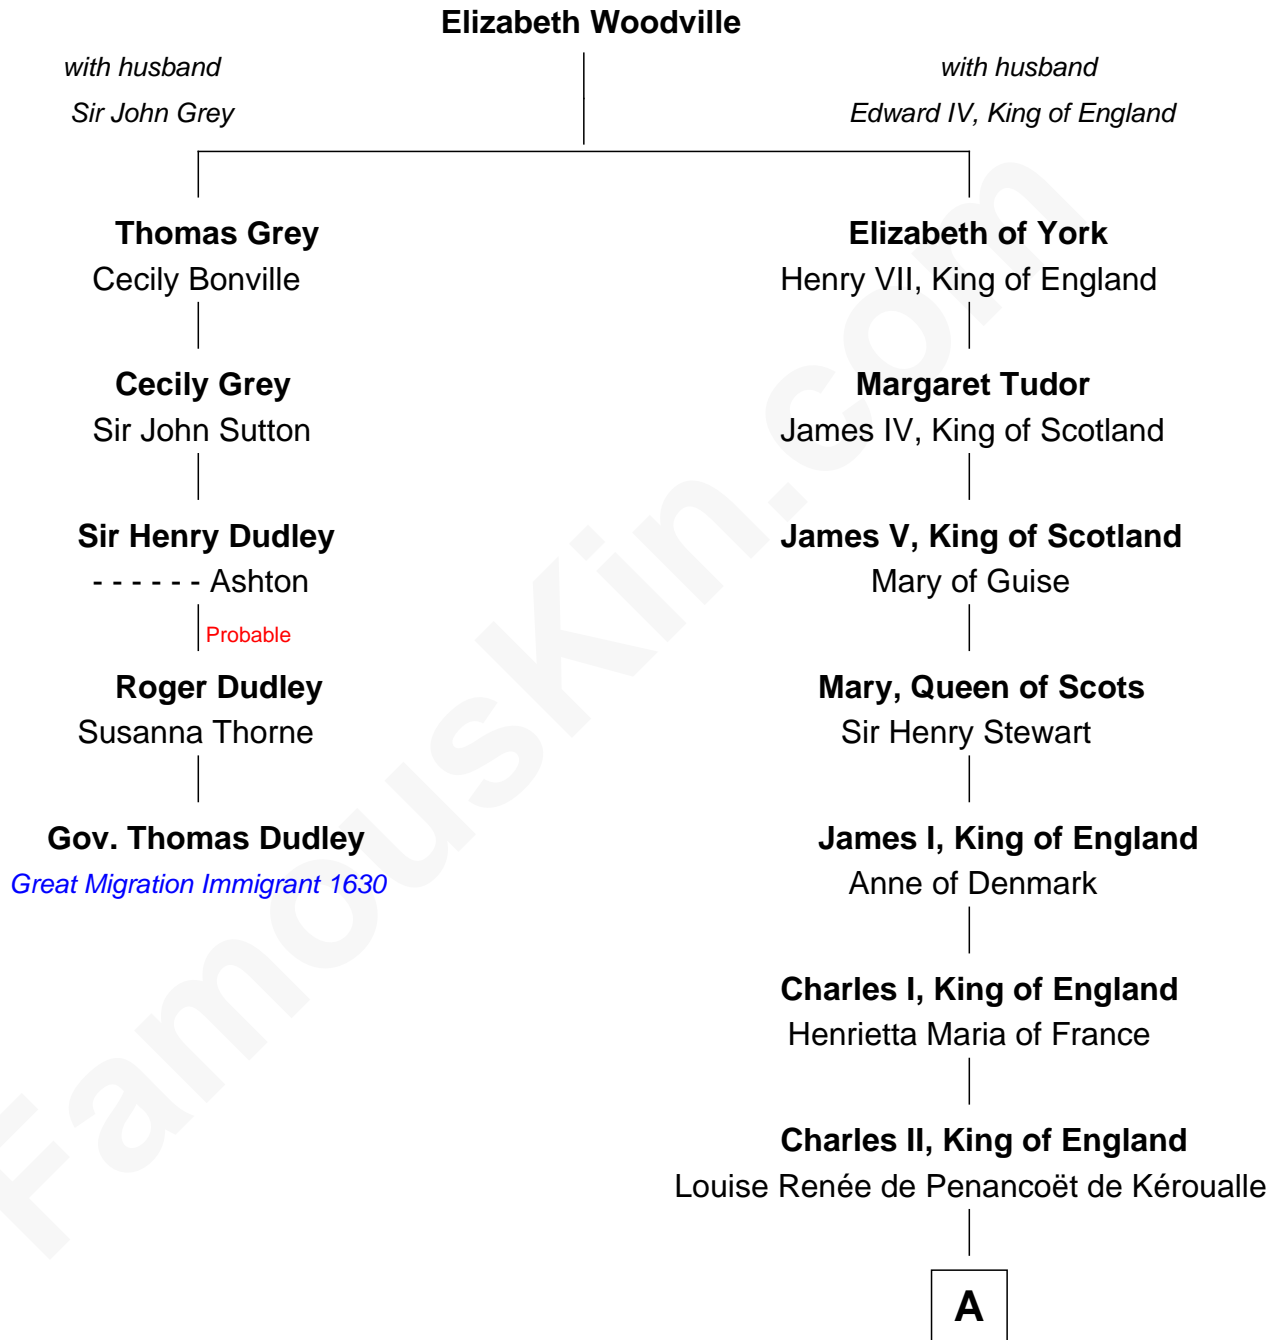

FamousKin.com

Relationship Chart of

Gov. Thomas Dudley

(1576 - 1653) *Great Migration Immigrant 1630*

4th cousin 12 times removed of

Camilla Parker Bowles

Queen Consort of the United Kingdom

A

Charles Lennox

Hon. Anne Brudenell

Anne Lennox

William Anne Keppel

George Keppel

Ann Miller

William Charles Keppel

George Thomas Keppel