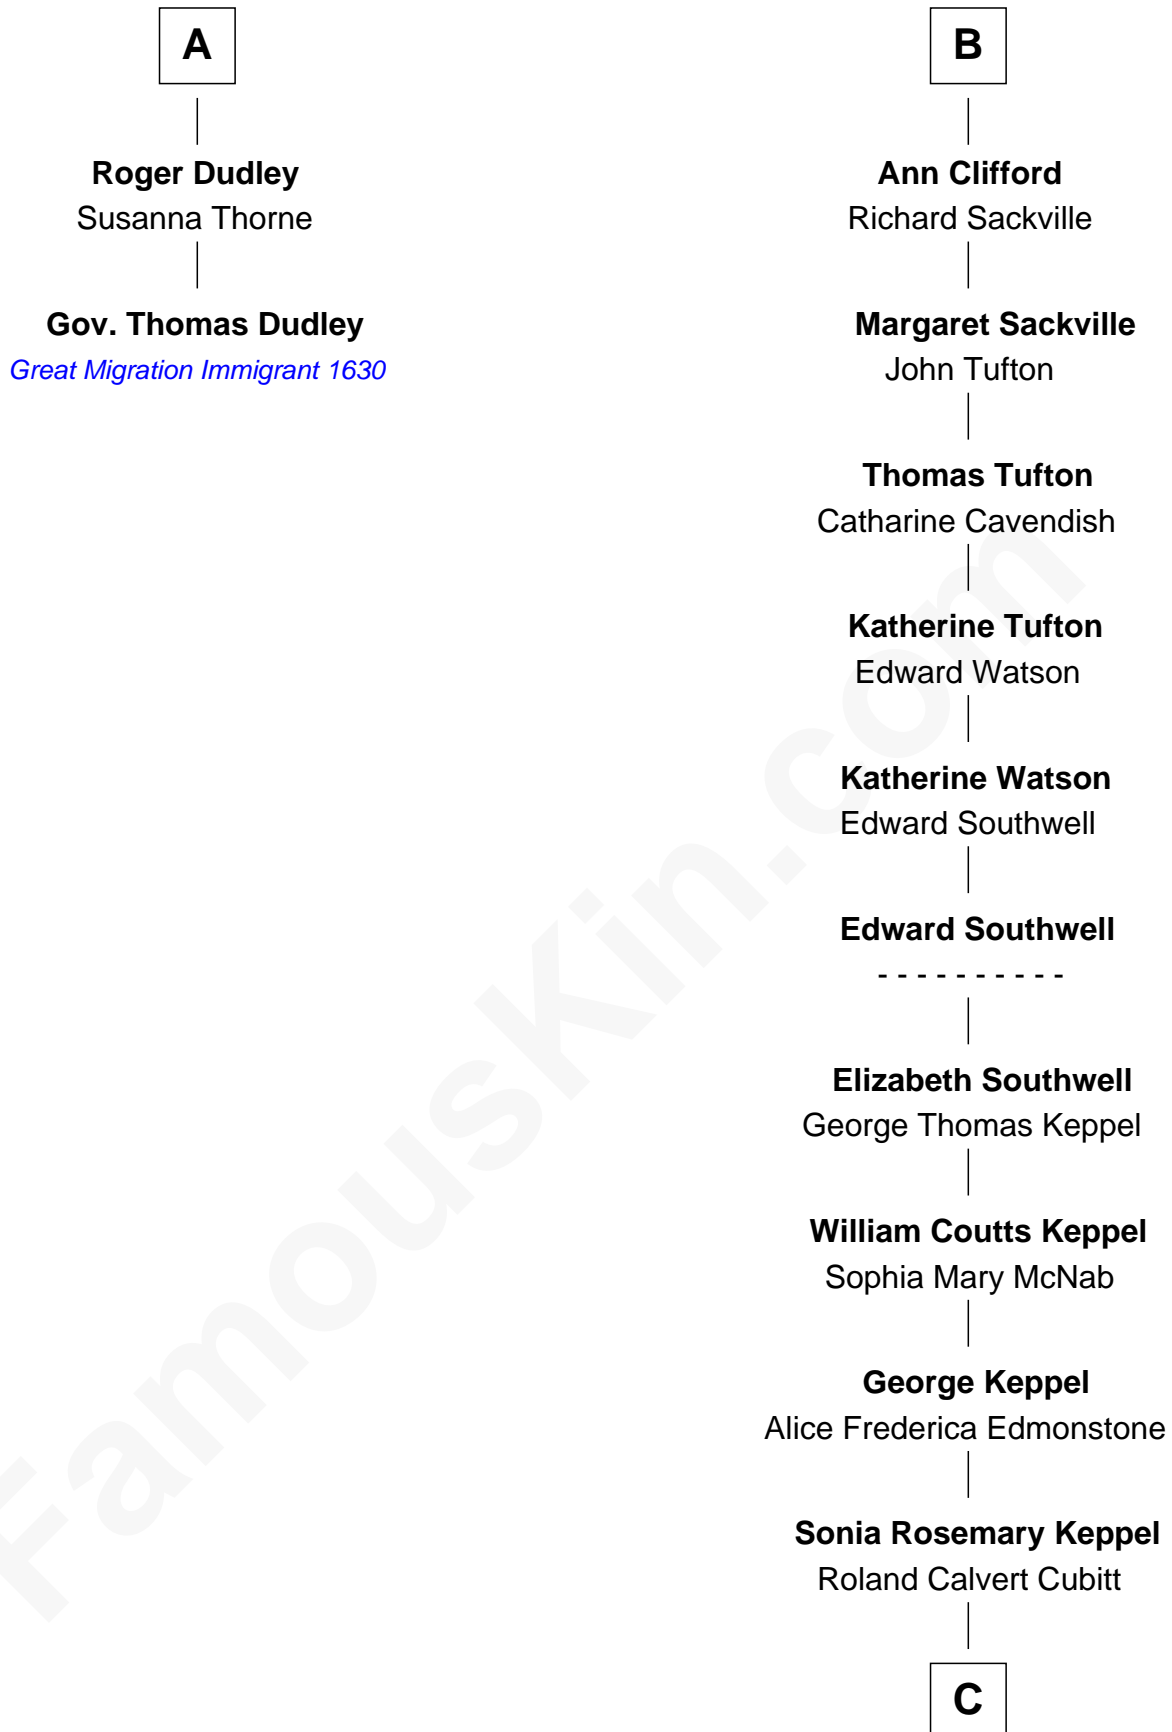

FamousKin.com

Relationship Chart of

Gov. Thomas Dudley

(1576 - 1653) Great Migration Immigrant 1630

8th cousin 10 times removed of

Camilla Parker Bowles

Queen Consort of the United Kingdom

Sir Philip le Despencer

Joyce Tiptoft

Sir Edward Sutton

Cecily Willoughby

Sir John Sutton

Cecily Grey

Sir Henry Dudley

- - - - - Ashton

Probable

A

Sir Philip le Despencer

Elizabeth de Tibetot

Margery Despencer

Sir Roger Wentworth

Henry Wentworth

Elizabeth Howard

Margery Wentworth

Sir William Waldegrave

Margaret Waldegrave

Sir John St. John

Margaret St. John

Sir Francis Russell

Margaret Russell

Sir George Clifford

B