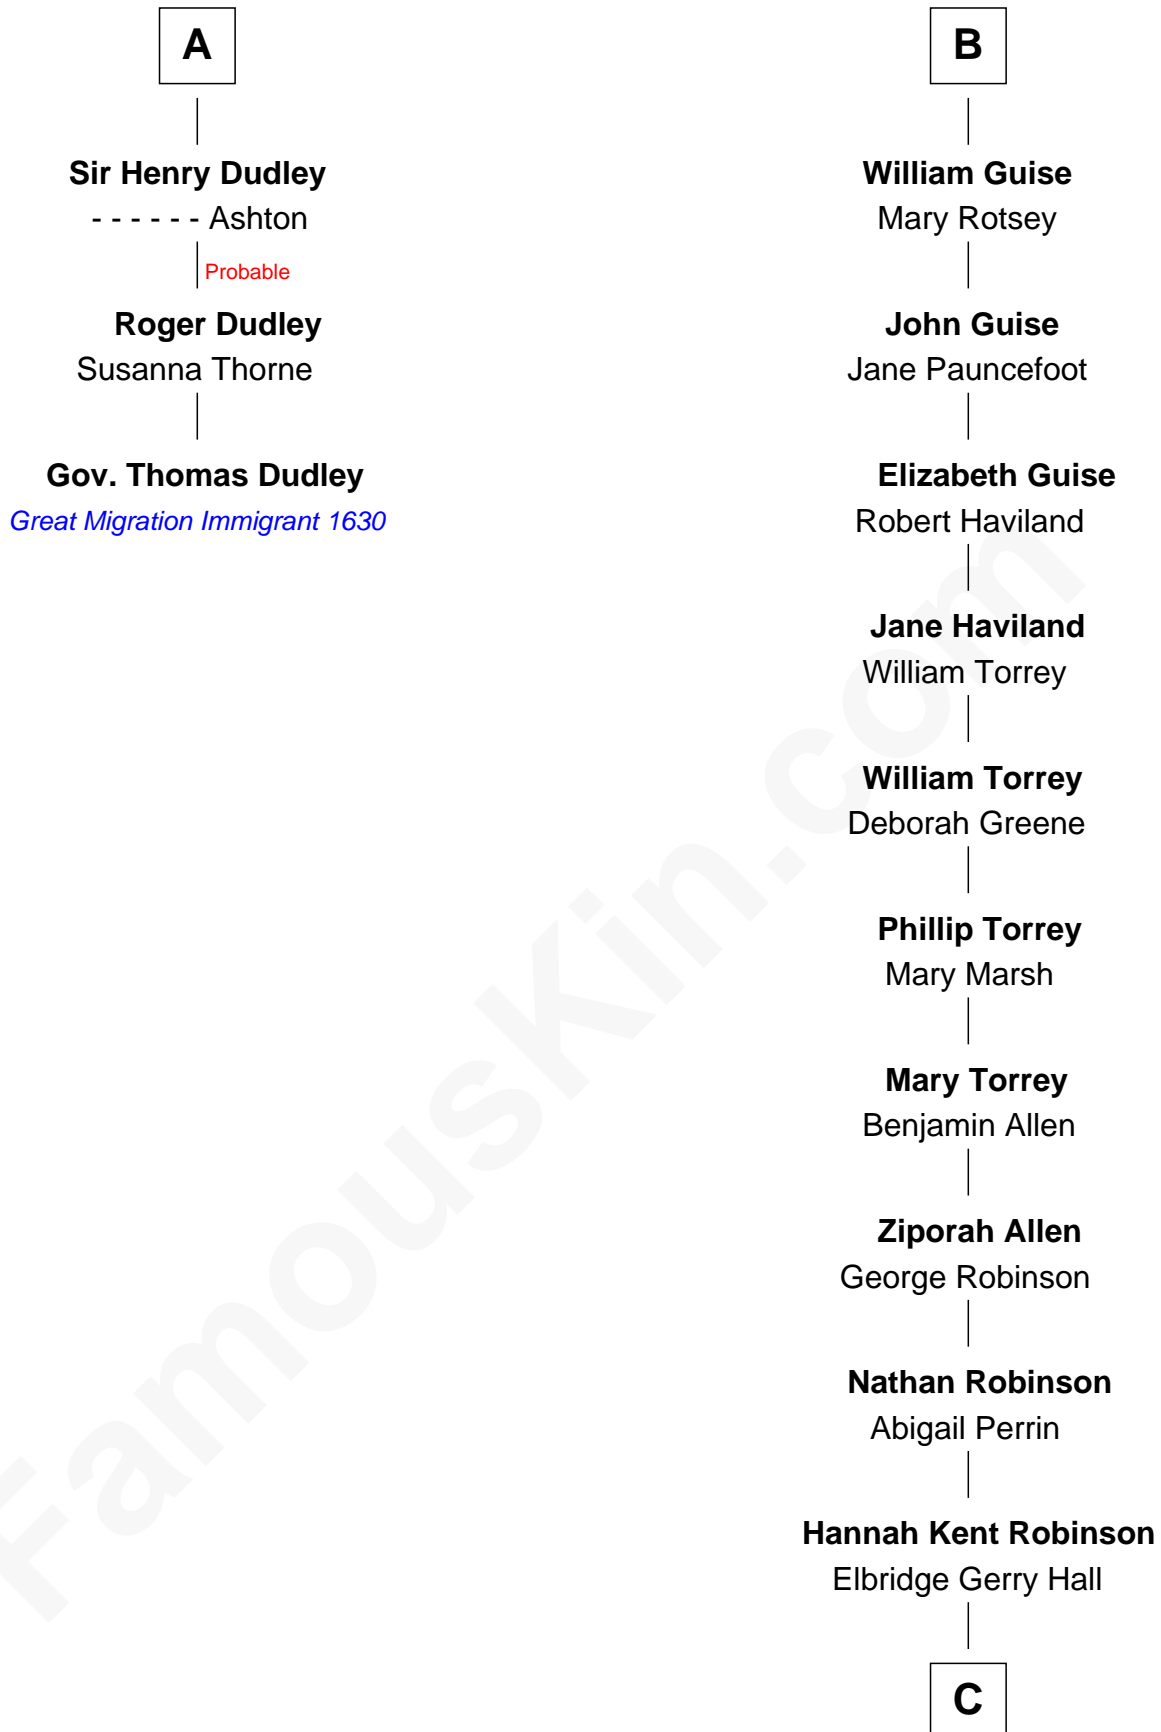

FamousKin.com

Relationship Chart of

Gov. Thomas Dudley

(1576 - 1653) Great Migration Immigrant 1630

9th cousin 11 times removed of

Raquel Welch
Movie Actress

Henry Plantagenet
Maud de Chaworth

Eleanor Plantagenet
Richard Fitzalan

Alice Fitzalan
Sir Thomas de Holand

Eleanor Holand
Edward Cherleton

Joyce Cherleton
Sir John Tiptoft

Joyce Tiptoft
Sir Edmund Sutton

Sir Edward Sutton
Cecily Willoughby

Sir John Sutton
Cecily Grey

A

Henry of Lancaster
Isabella de Beaumont

Blanche of Lancaster
John of Gaunt

Elizabeth of Lancaster
John de Holand

Constance de Holand
Sir John Grey

Sir Edmund Grey
Katherine Percy

Anne Grey
Sir John Grey

Probable

Tacy Grey
John Guise

B