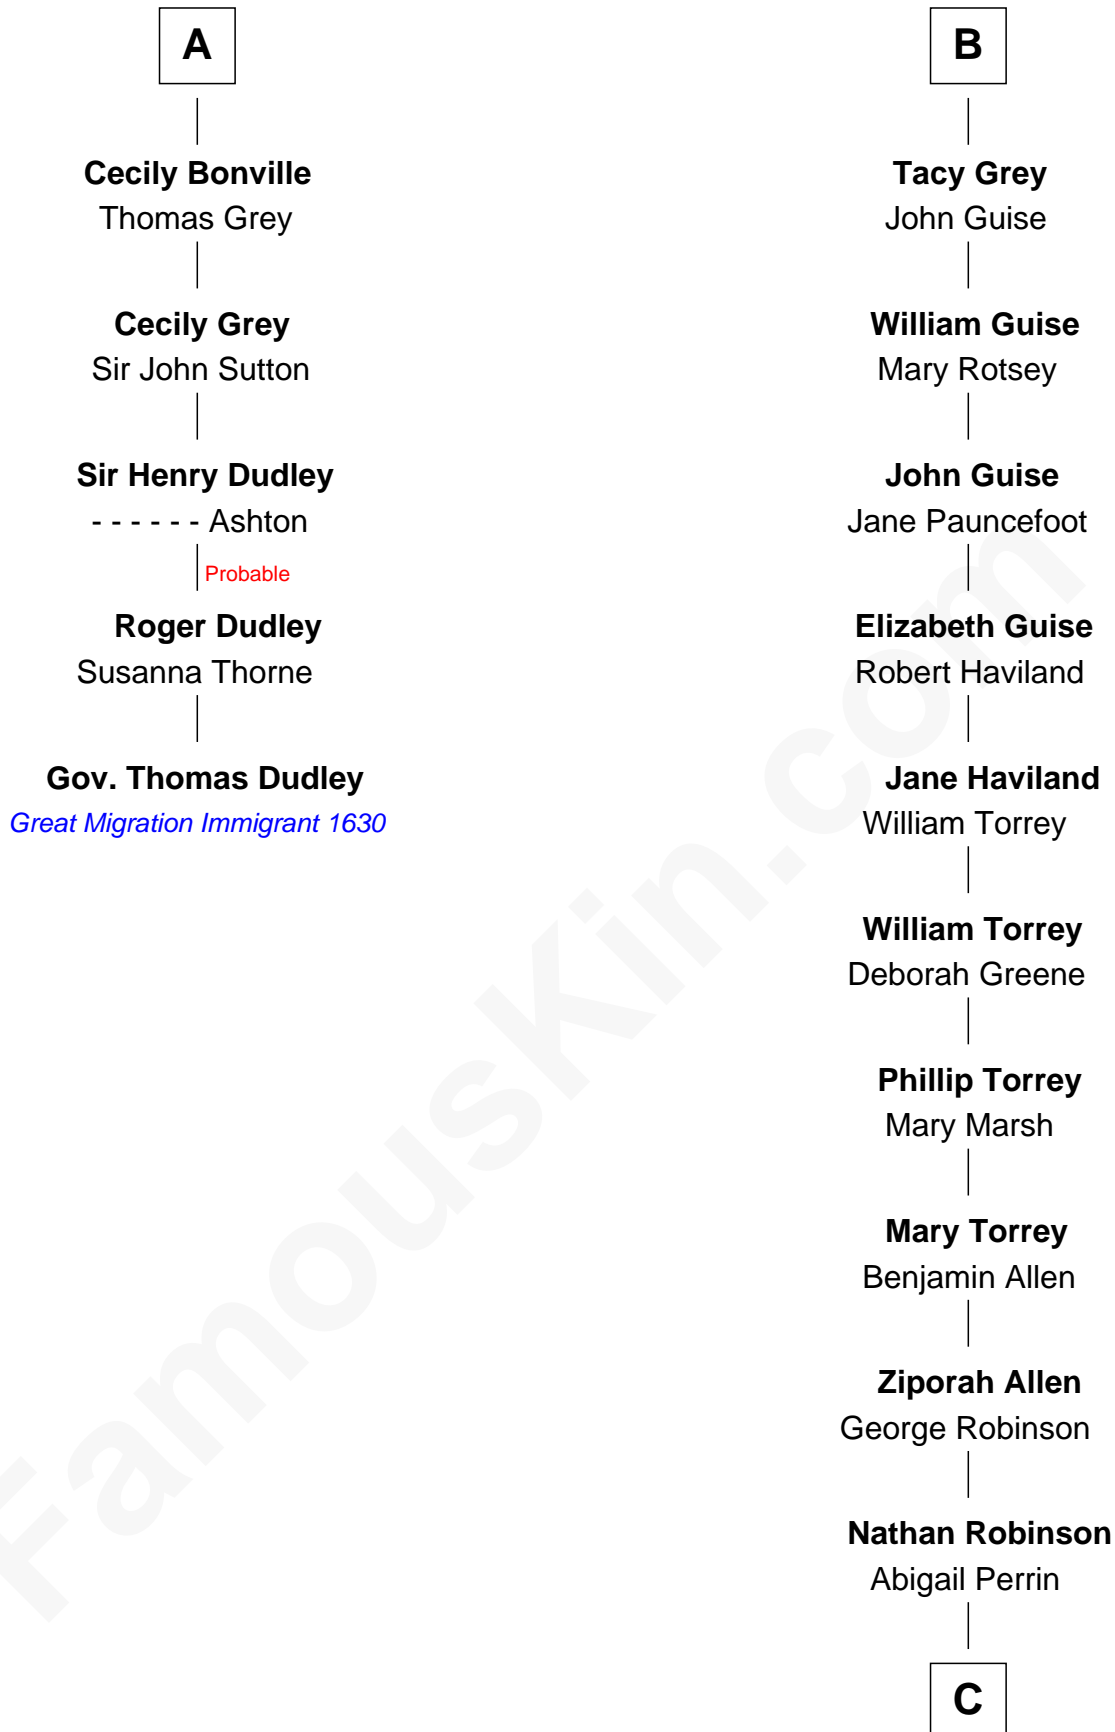

## Relationship Chart of

### Gov. Thomas Dudley

(1576 - 1653) Great Migration Immigrant 1630

11th cousin 10 times removed of

**Raquel Welch**  
Movie Actress

**Sir Robert de Ros**  
Isabel de Aubeney

**C**

**Hannah Kent Robinson**

Elbridge Gerry Hall