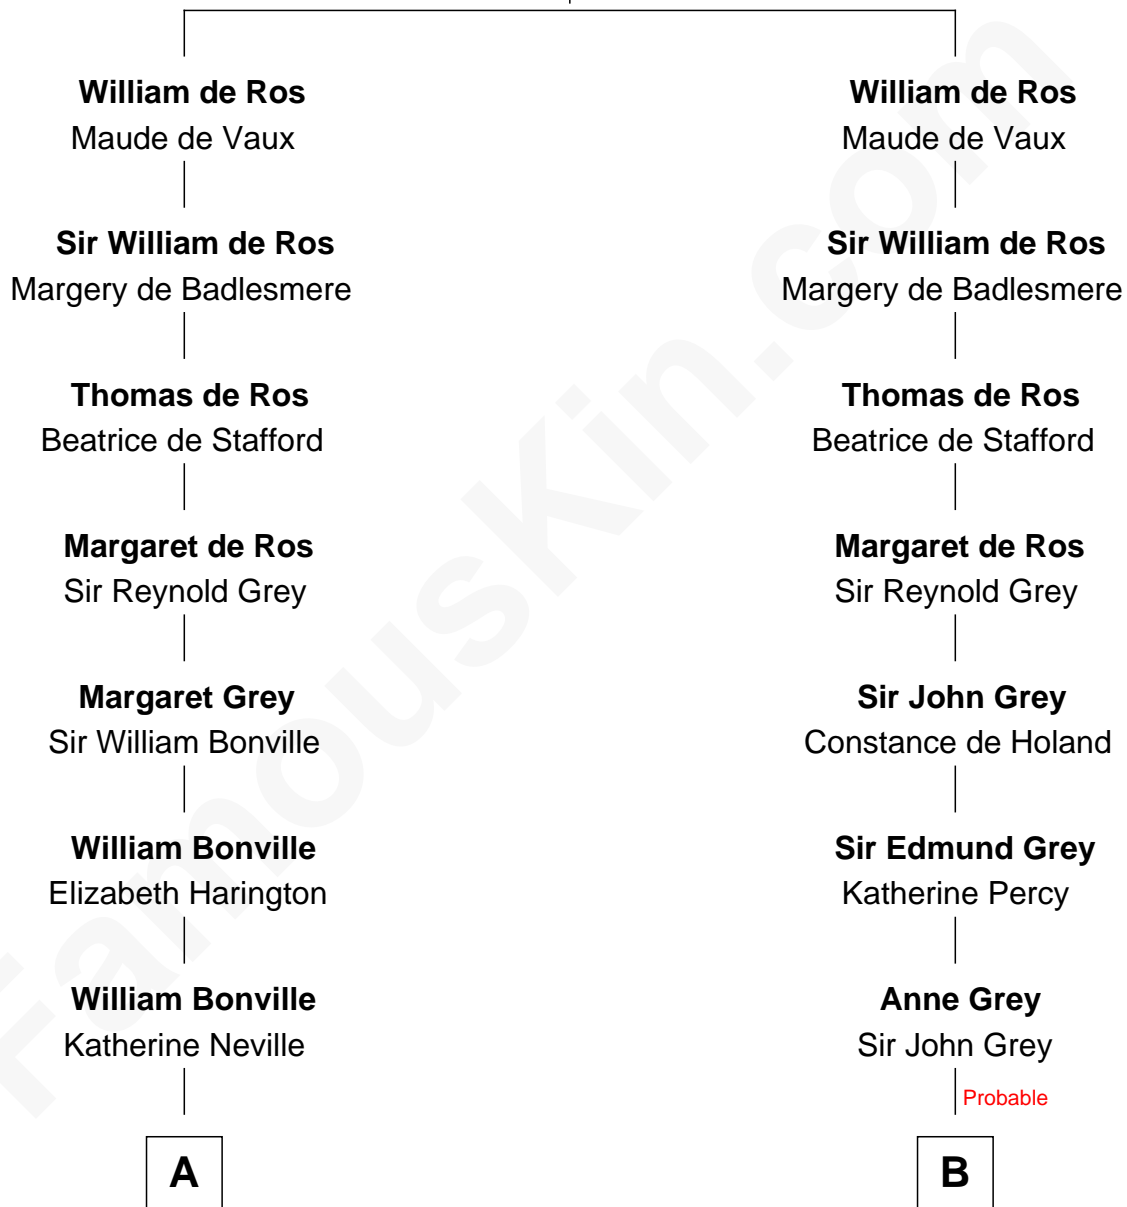

## Relationship Chart of

### Gov. Thomas Dudley

(1576 - 1653) Great Migration Immigrant 1630

11th cousin 10 times removed of

**Raquel Welch**  
Movie Actress

**Sir Robert de Ros**  
Isabel de Aubeney

**C**

**Hannah Kent Robinson**

Elbridge Gerry Hall

**Justin Smith Hall**

Sarah Mehitable Stanford

**Emery Stanford Hall**

Clara Louise Adams

**Josephine Sarah Hall**

Armando Carlos Tejada

**Raquel Welch**

*aka Raquel Welch*