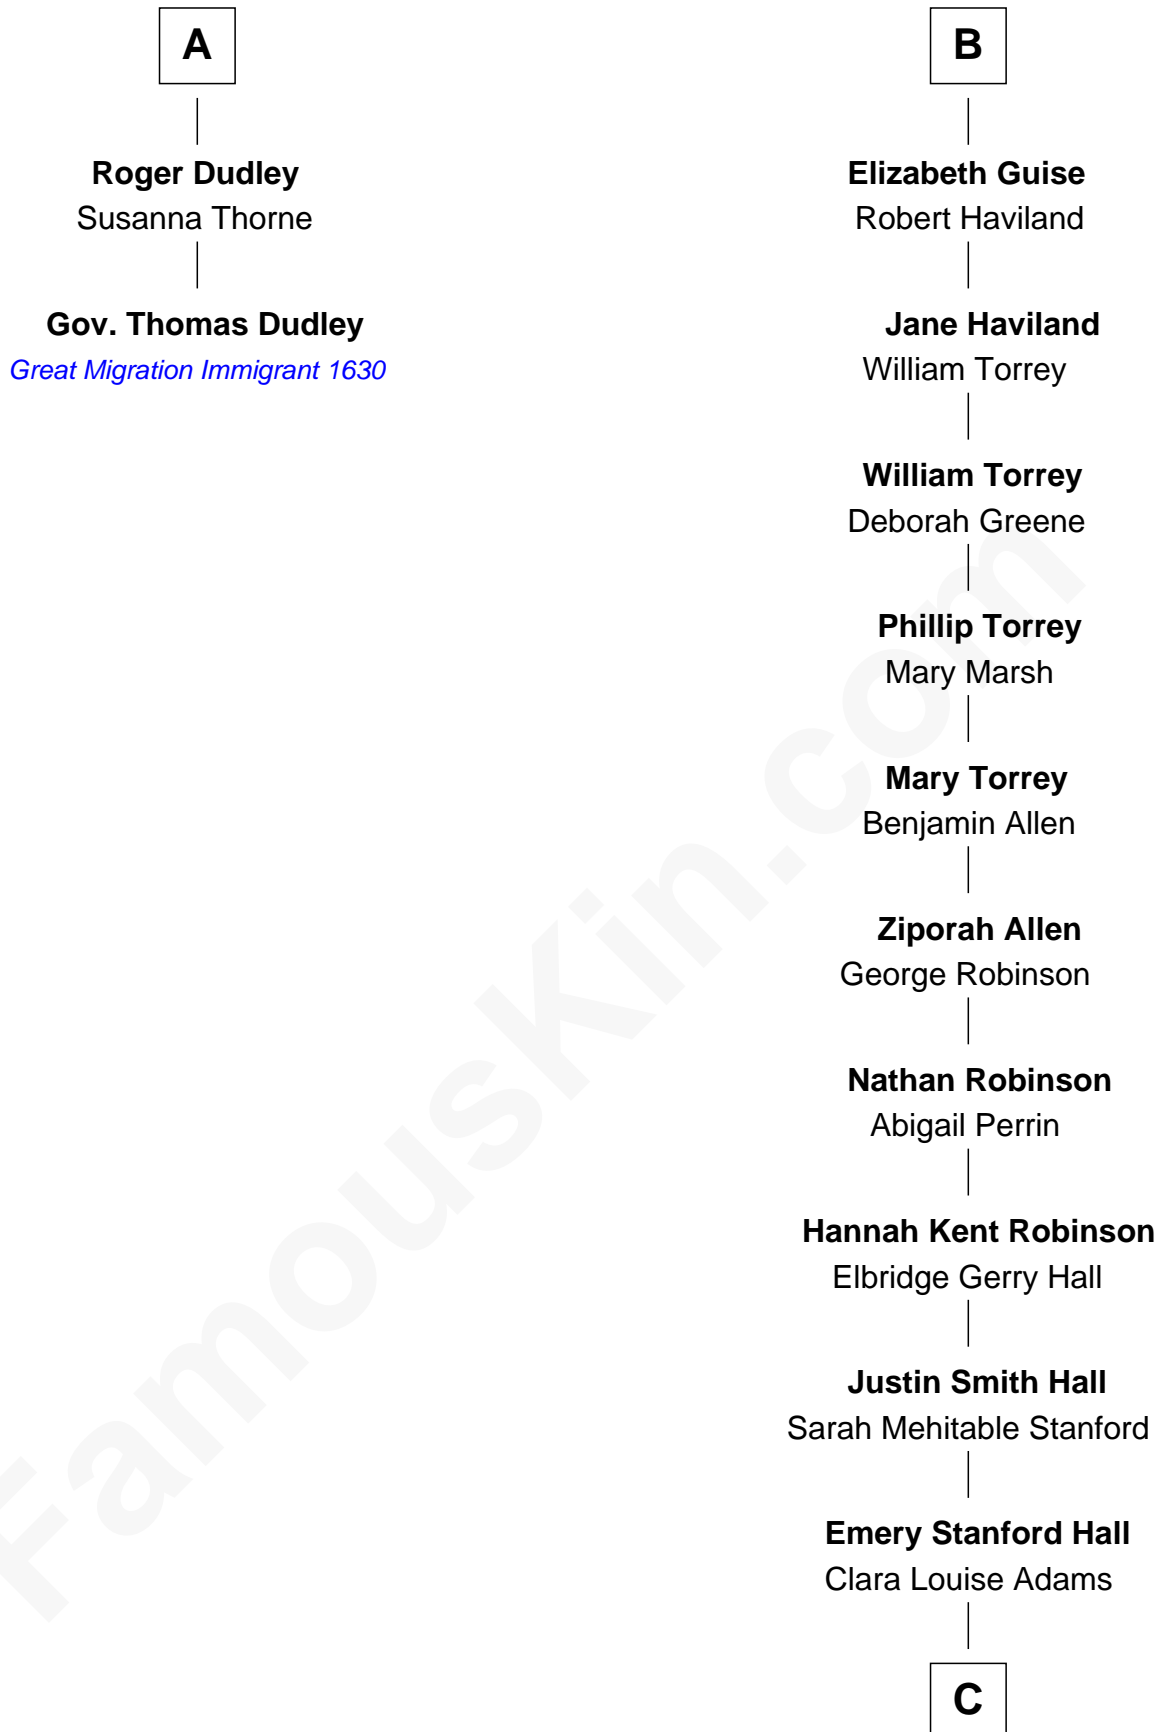

FamousKin.com

Relationship Chart of

Gov. Thomas Dudley

(1576 - 1653) Great Migration Immigrant 1630

8th cousin 10 times removed of

Raquel Welch
Movie Actress

Thomas Holand
Joan Plantagenet

Sir Thomas de Holand

Elizabeth of Lancaster

Constance de Holand

Sir John Grey

Sir Edmund Grey

Katherine Percy

Anne Grey

Sir John Grey

Probable

Tacy Grey

John Guise

William Guise

Mary Rotsey

John Guise

Jane Pauncefoot

B

C

Josephine Sarah Hall
Armando Carlos Tejada

Raquel Welch
aka Raquel Welch

FamousKin.com